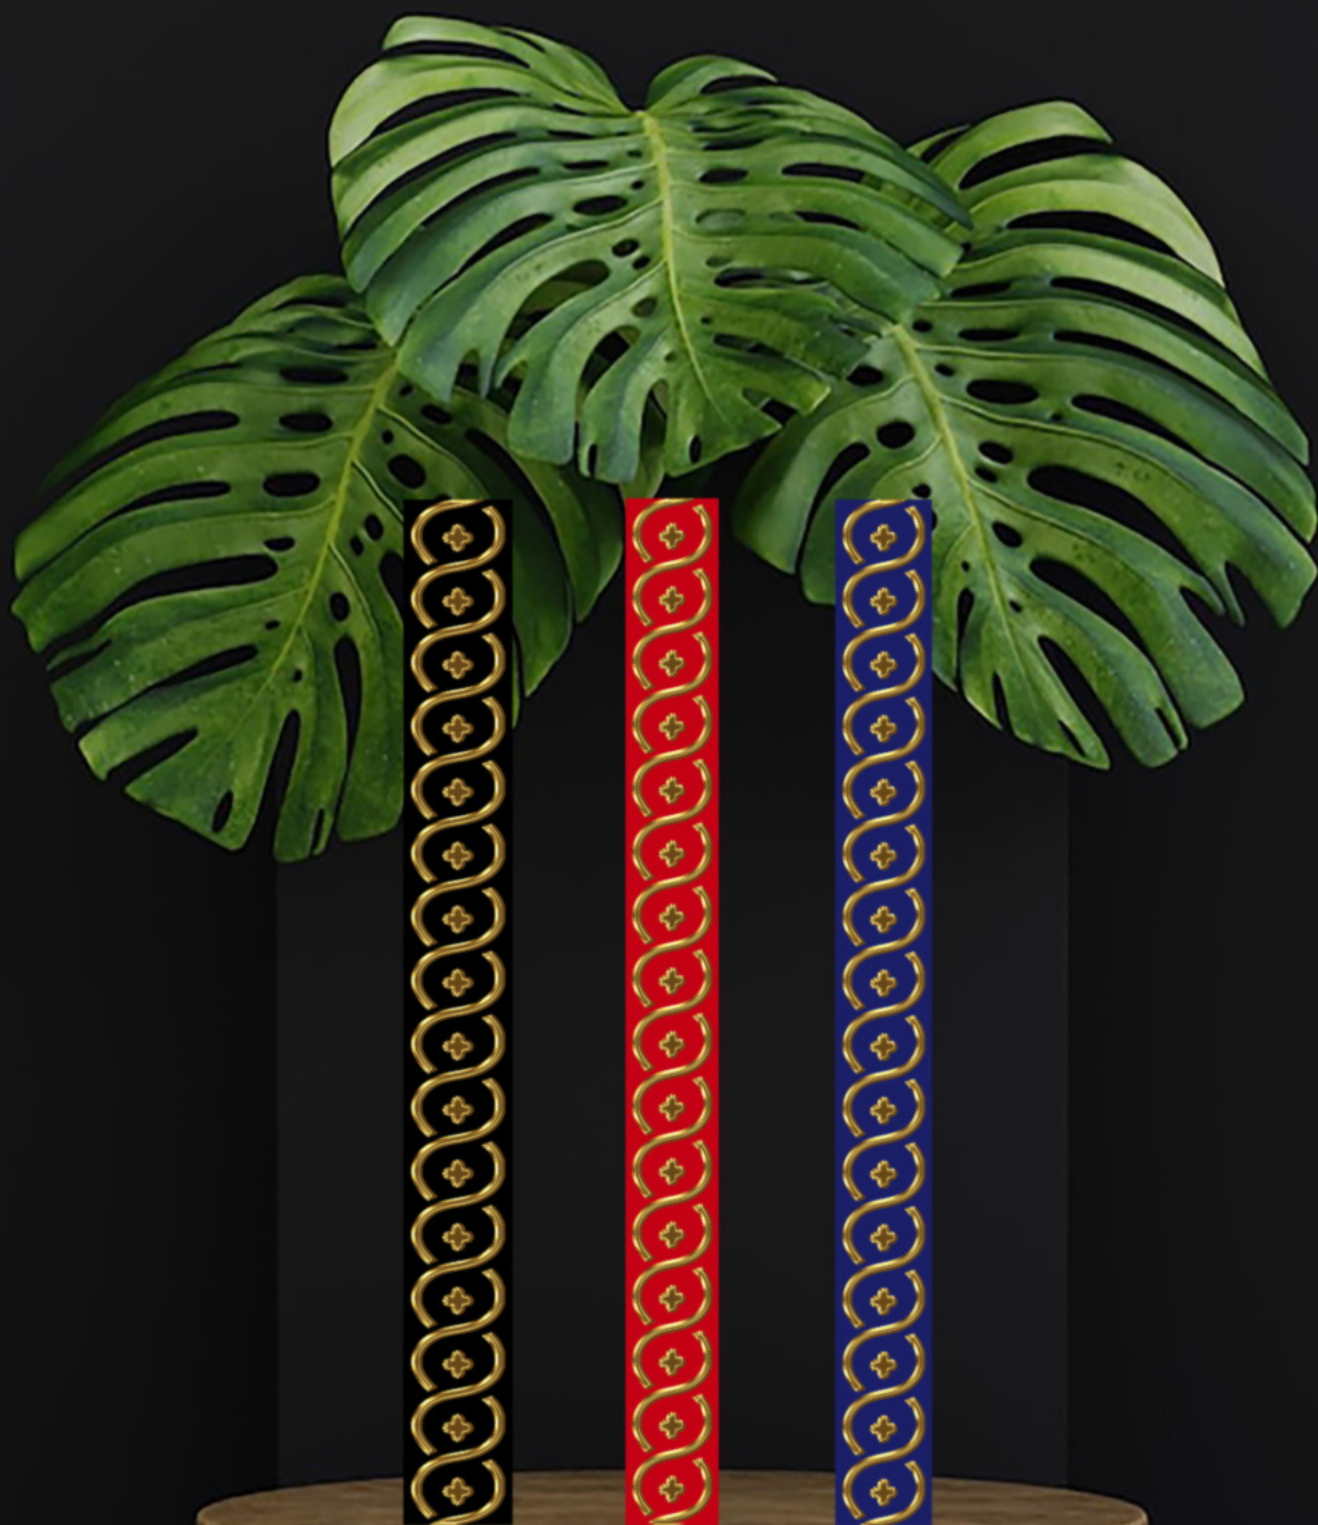

24x2

600x50MM