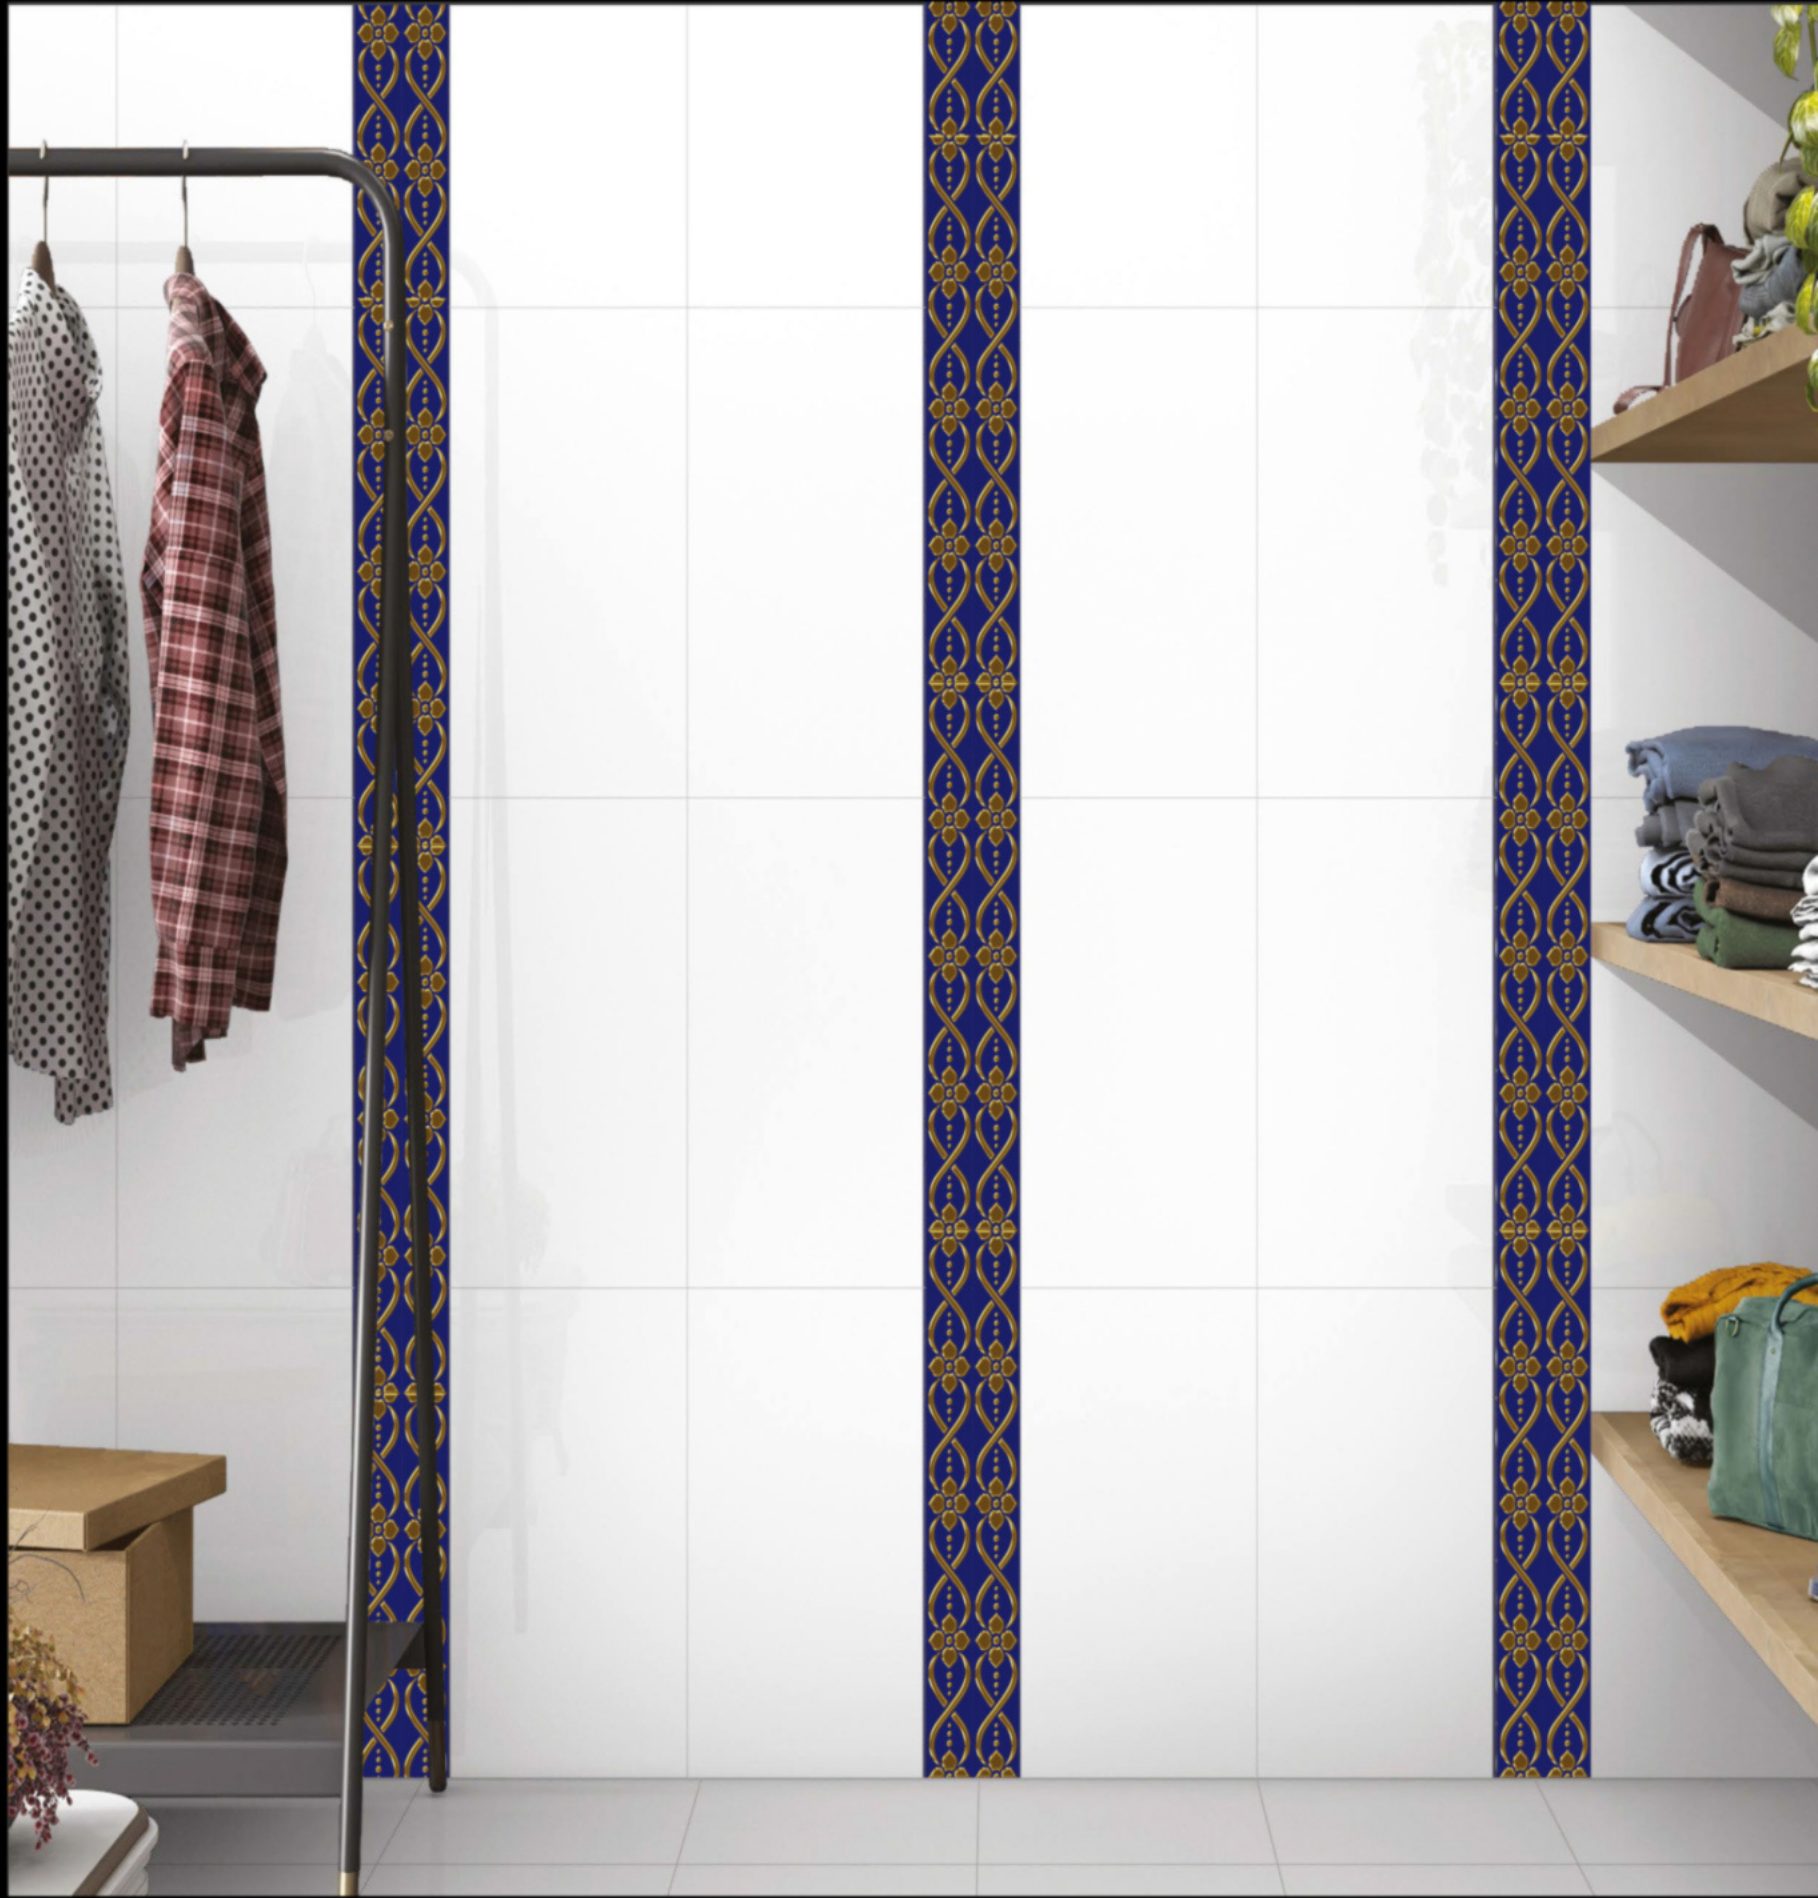

special
colour series

Decorative
Golden & Silver border tiles

600X60 MM | 24'x2.5'

G- 300-SP-BLACK

G- 300-SP-WHITE

G-300-SP-RED

G-300-SP-BLUE

G-300-SP-BROWN