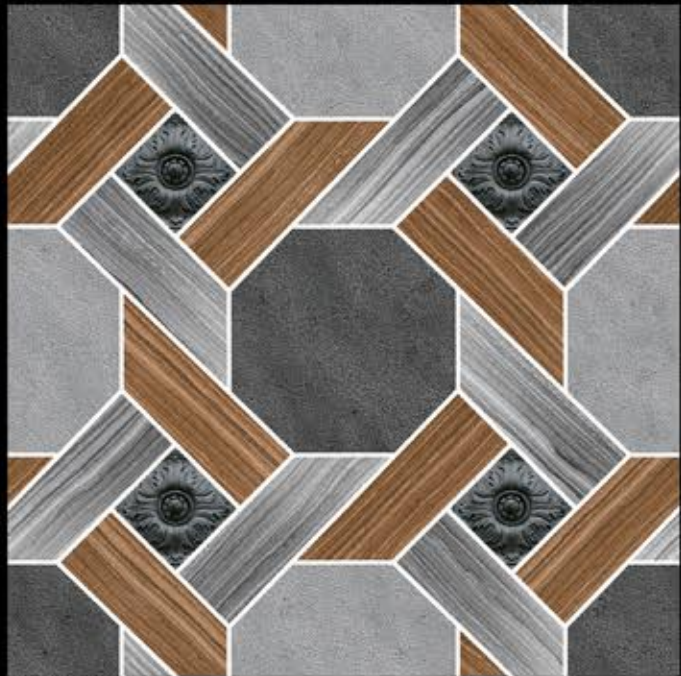

Heavy Duty
Vitrified Parking Tiles

617

400x400 mm

Heavy Duty
Vitrified Parking Tiles

621

400x400 mm

12 mm Thickness

Heavy Duty
Vitrified Parking Tiles