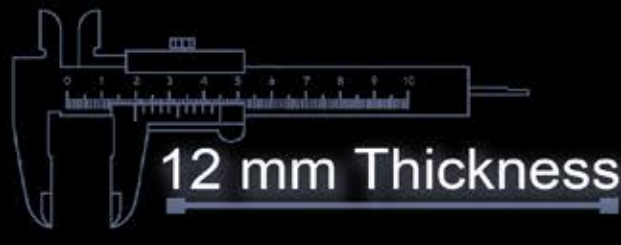

400x400 mm

Heavy Duty
Vitrified Parking Tiles