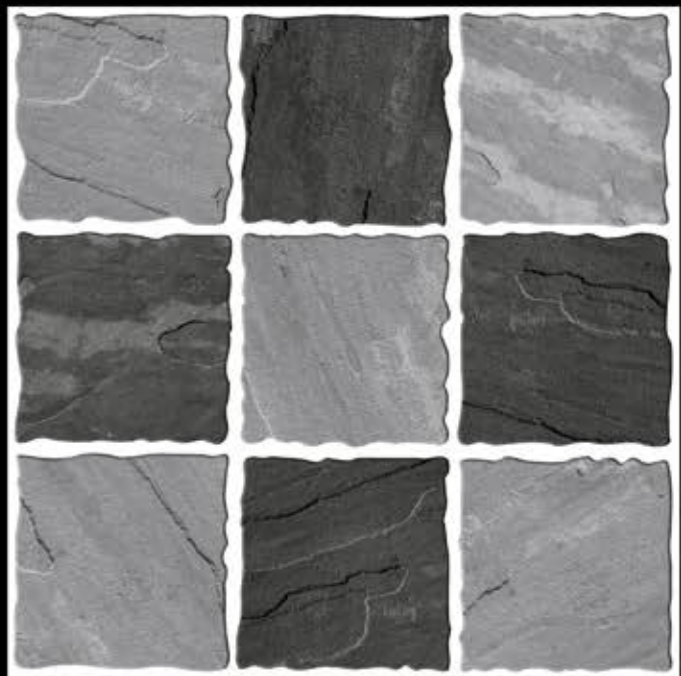

400x400 mm

12 mm Thickness

Heavy Duty
Vitrified Parking Tiles

829