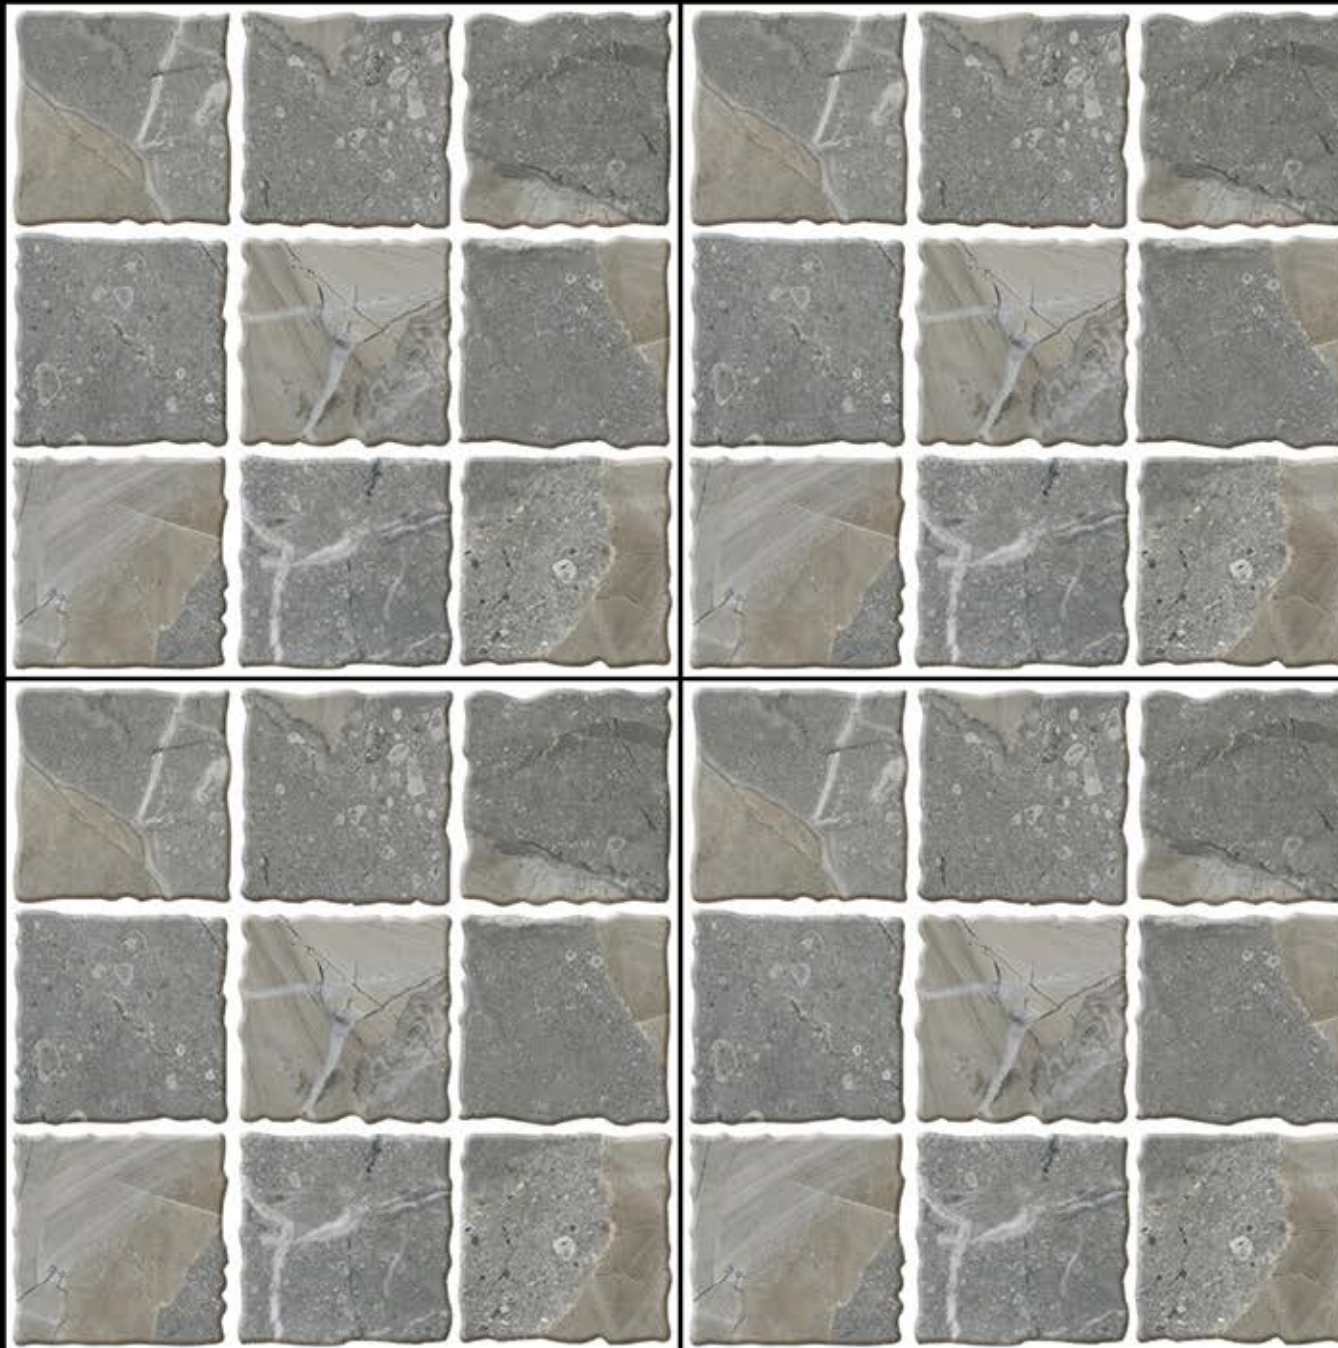

400x400 mm

12 mm Thickness

Heavy Duty
Vitrified Parking Tiles

815