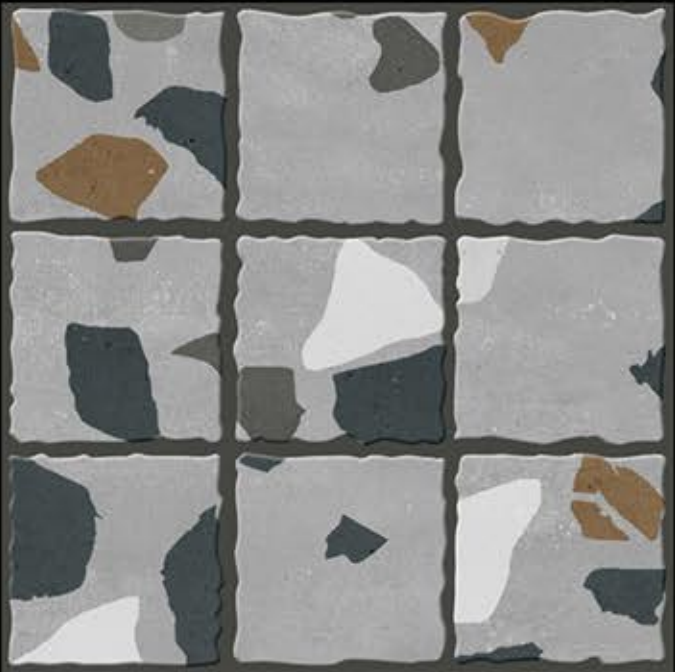

Heavy Duty
Vitrified Parking Tiles

806

400x400 mm

12 mm Thickness

Heavy Duty
Vitrified Parking Tiles

812

400x400 mm

12 mm Thickness