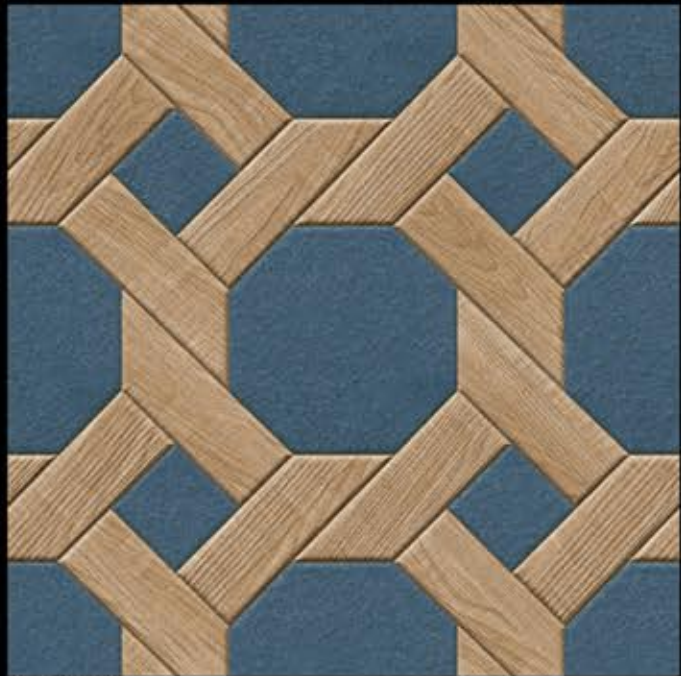

601

400x400 mm

Heavy Duty
Vitrified Parking Tiles

605

400x400 mm

Heavy Duty
Vitrified Parking Tiles

606

400x400 mm