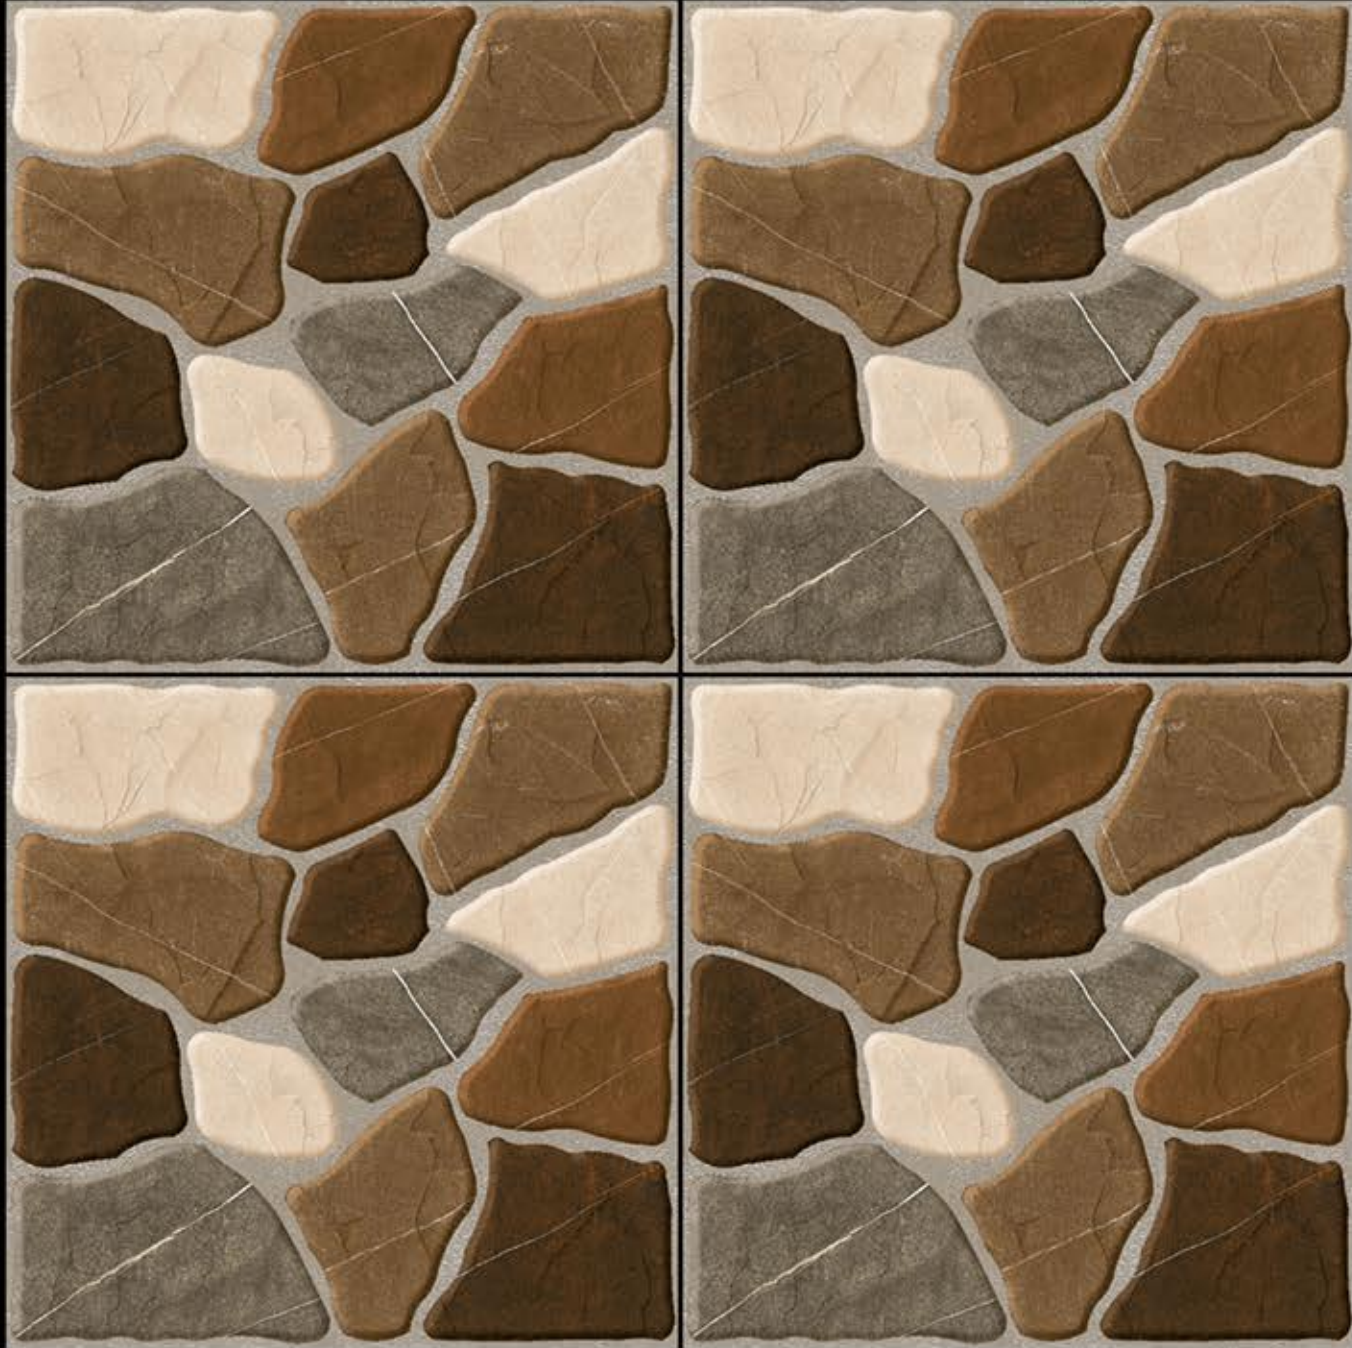

400x400 mm

Heavy Duty
Vitrified Parking Tiles

503