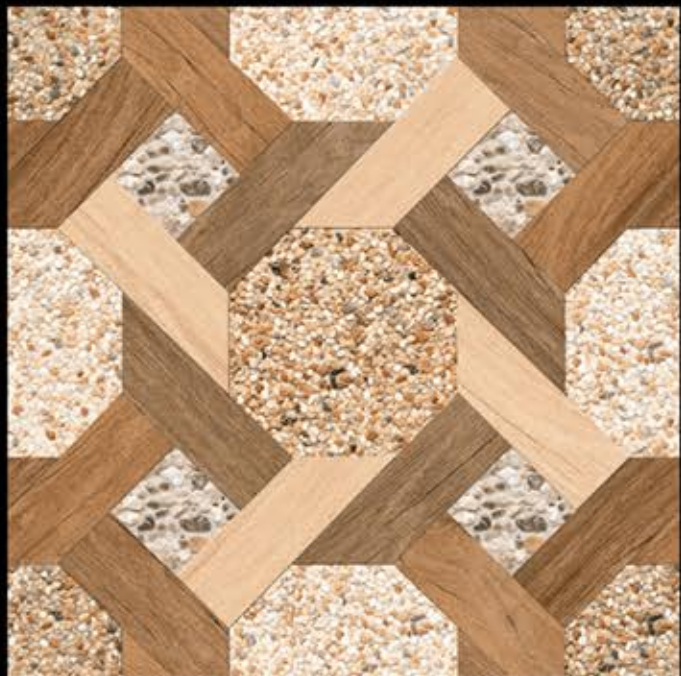

Heavy Duty
Vitrified Parking Tiles

507

400x400
Heavy Duty Vitrified Parking Tiles

12 mm
Thickness

Punch No:-600

The tile style you've always wanted

400x400 mm

Heavy Duty
Vitrified Parking Tiles