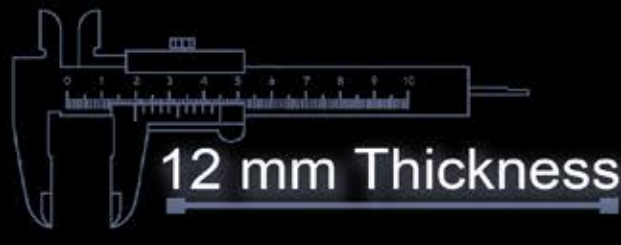

704

400x400 mm

12 mm Thickness

Heavy Duty
Vitrified Parking Tiles

705

400x400 mm

Heavy Duty
Vitrified Parking Tiles

717