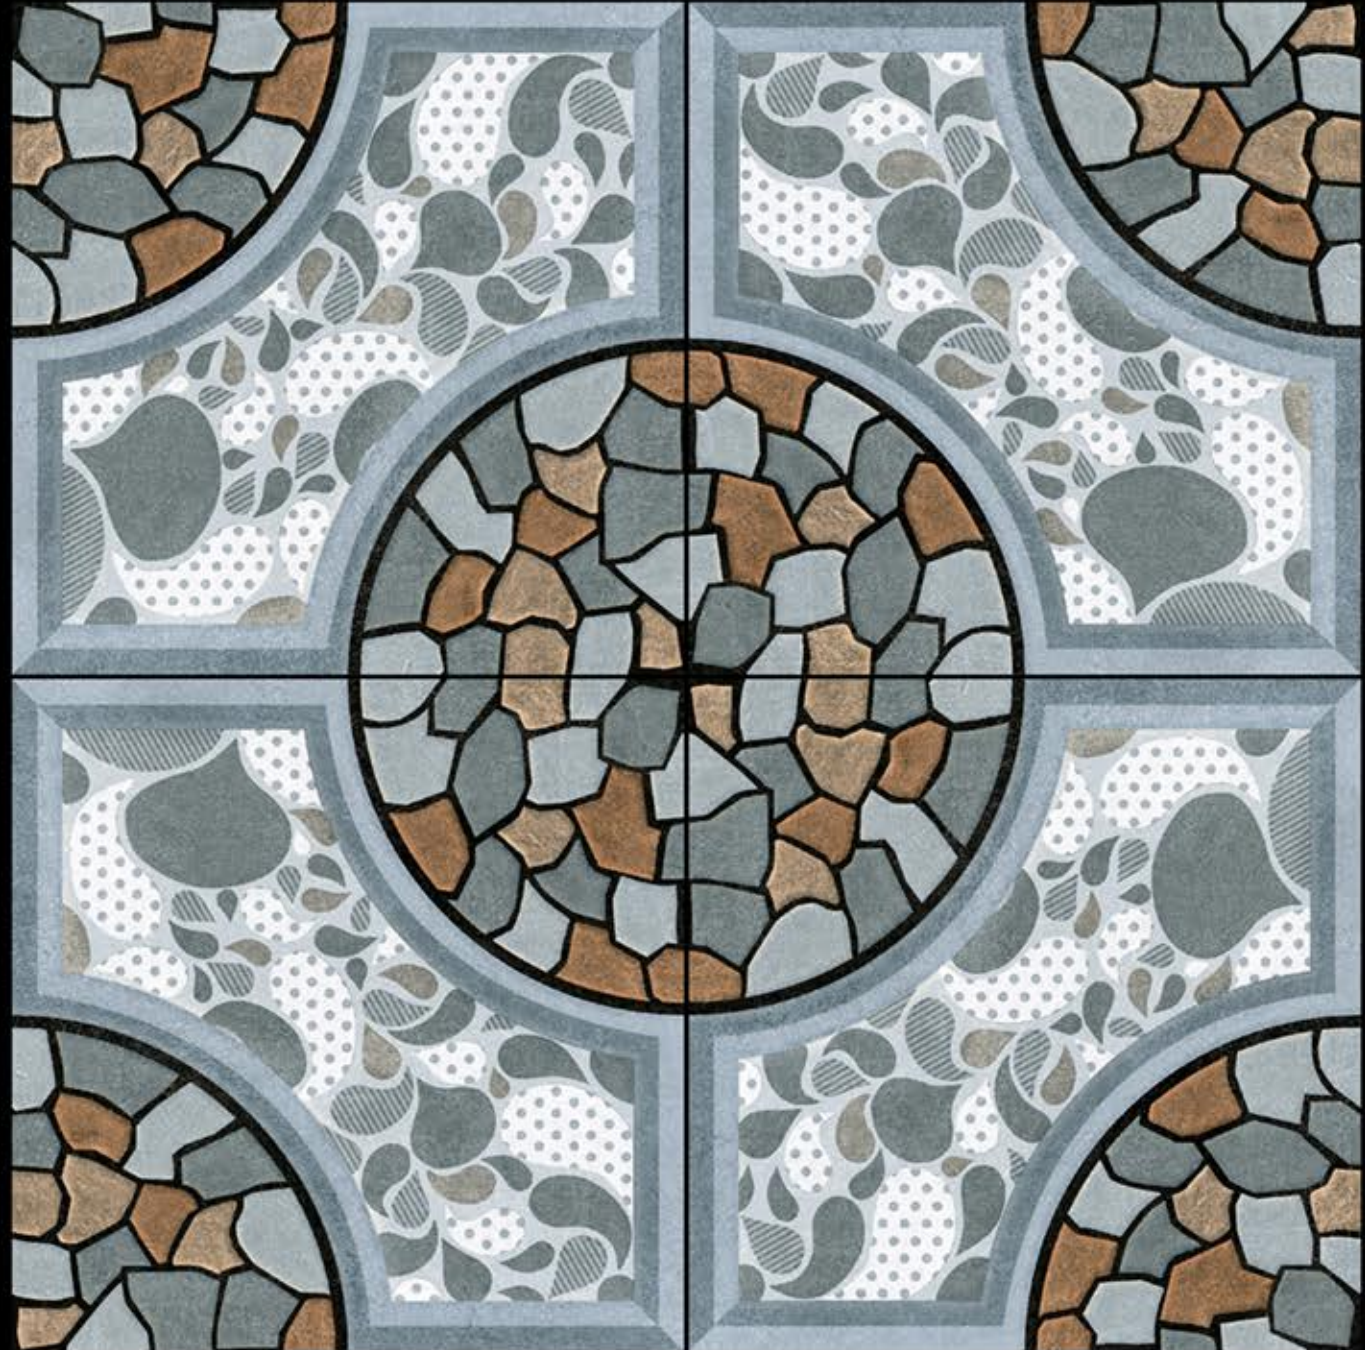

Floors that looks beautiful.

400x400 mm

12 mm Thickness

Heavy Duty
Vitrified Parking Tiles

201

400x400 mm

12 mm Thickness

Heavy Duty
Vitrified Parking Tiles