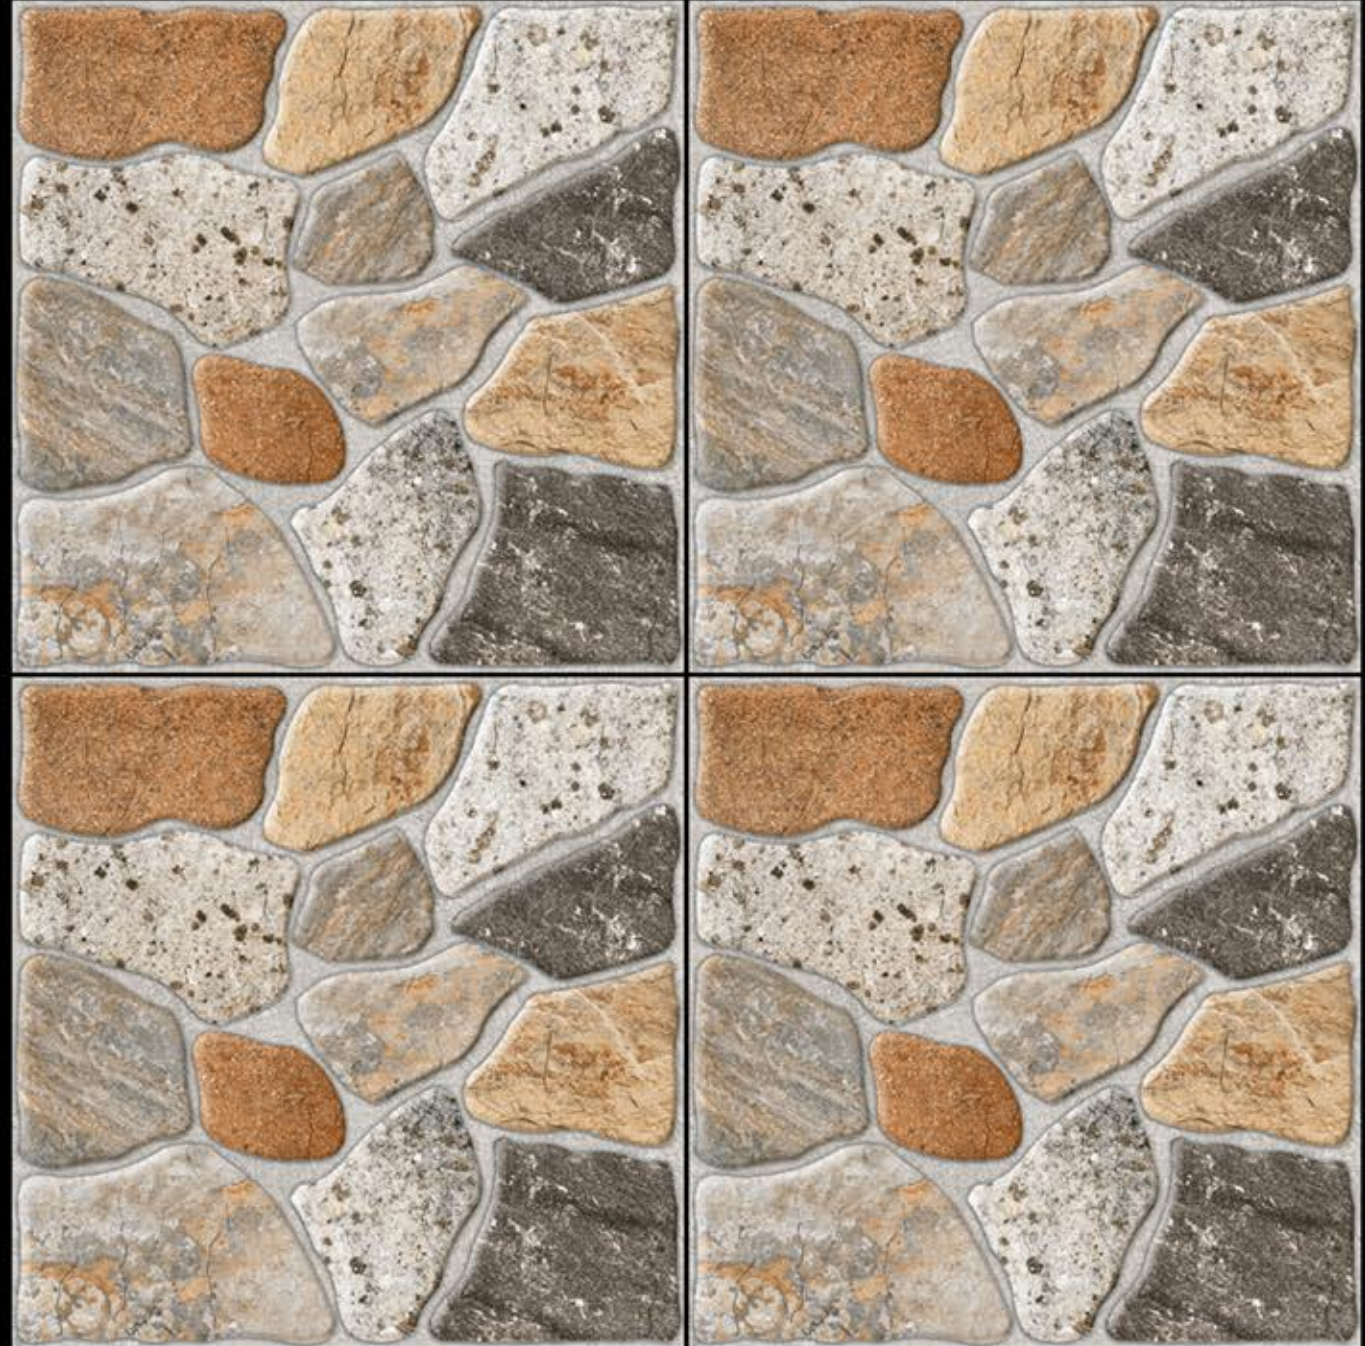

12 mm Thickness

Heavy Duty
Vitrified Parking Tiles

504

400x400 mm

12 mm Thickness

Heavy Duty
Vitrified Parking Tiles

505

400x400 mm