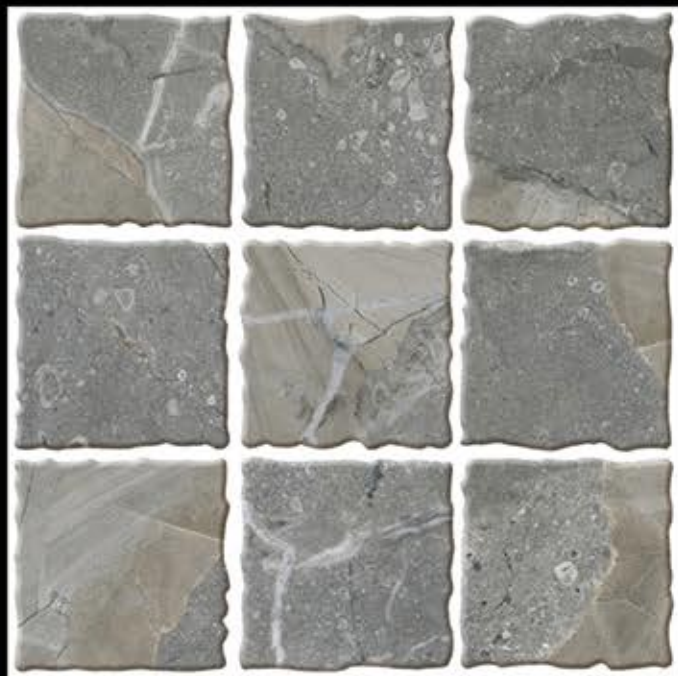

400x400 mm

12 mm Thickness

Heavy Duty
Vitrified Parking Tiles

815