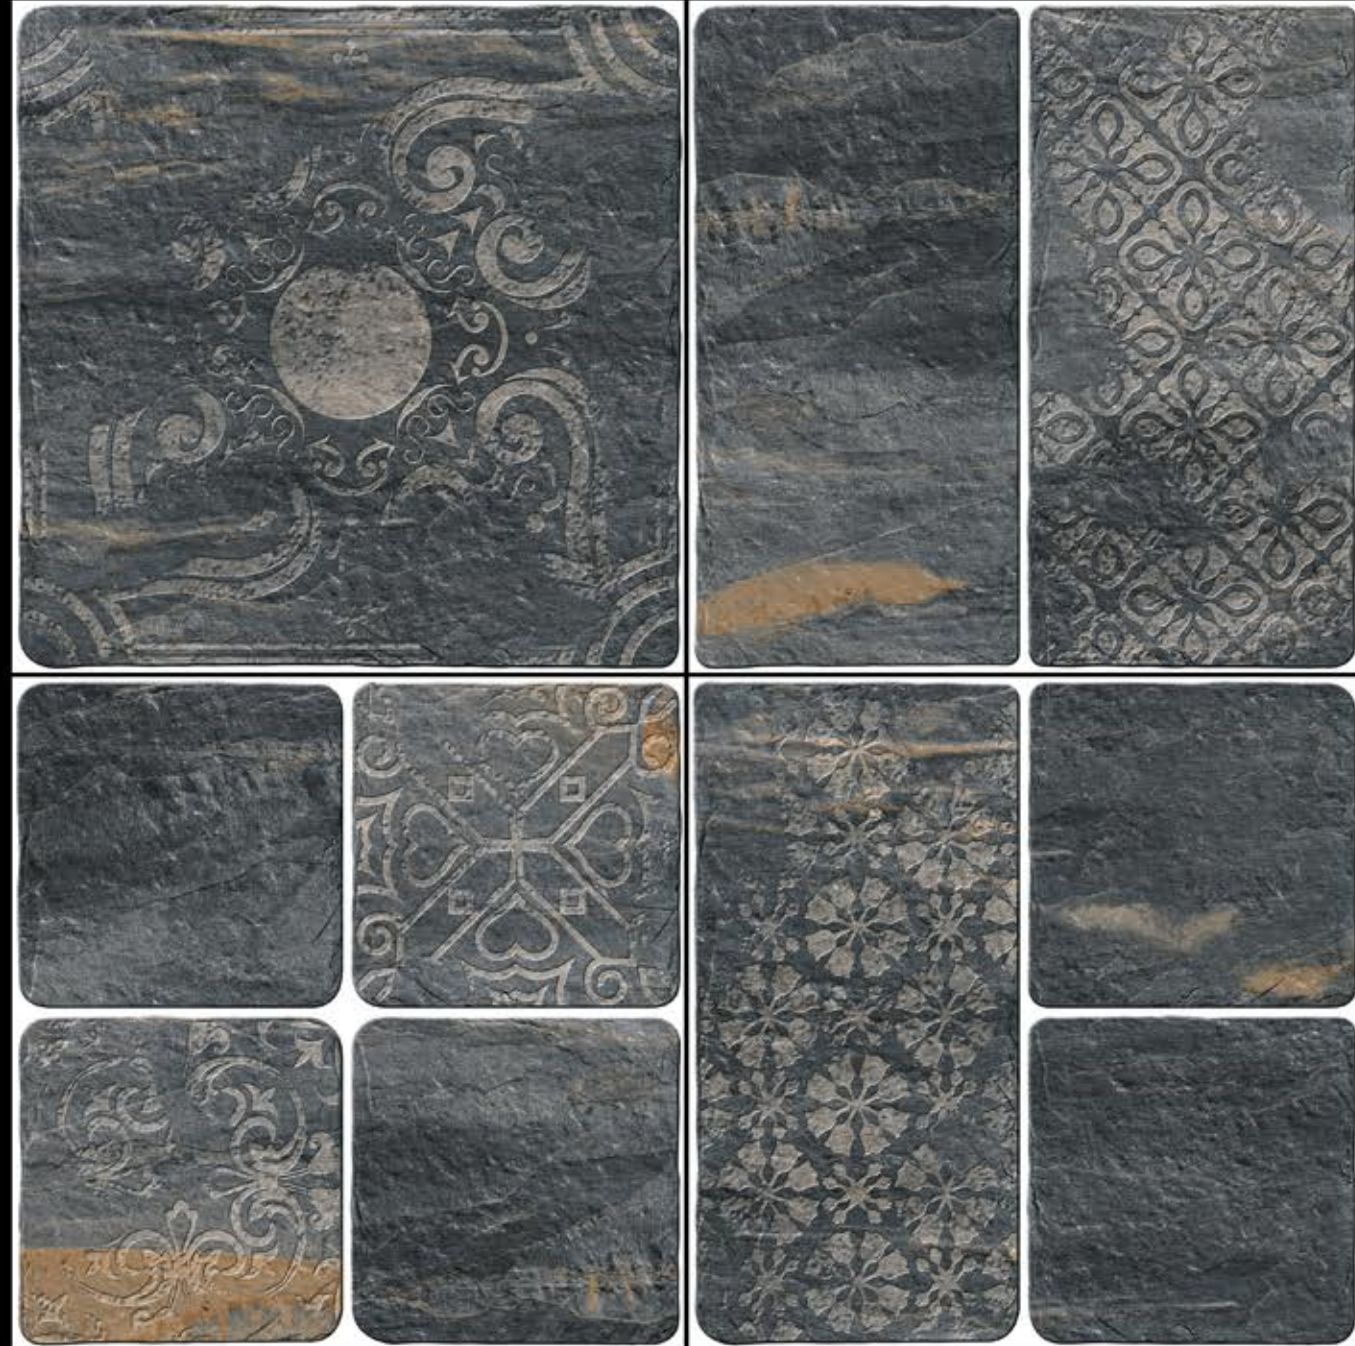

400x400 mm

12 mm Thickness

Heavy Duty
Vitrified Parking Tiles

6275

400x400 mm

12 mm Thickness

Heavy Duty
Vitrified Parking Tiles

6291