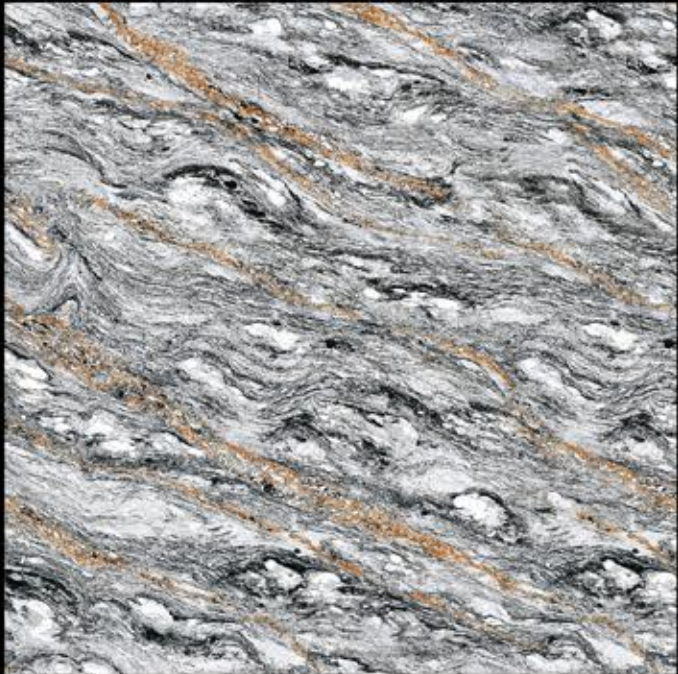

Heavy Duty
Vitrified Parking Tiles

6315

6314

400x400 mm

12 mm Thickness

Heavy Duty
Vitrified Parking Tiles

6317

6316