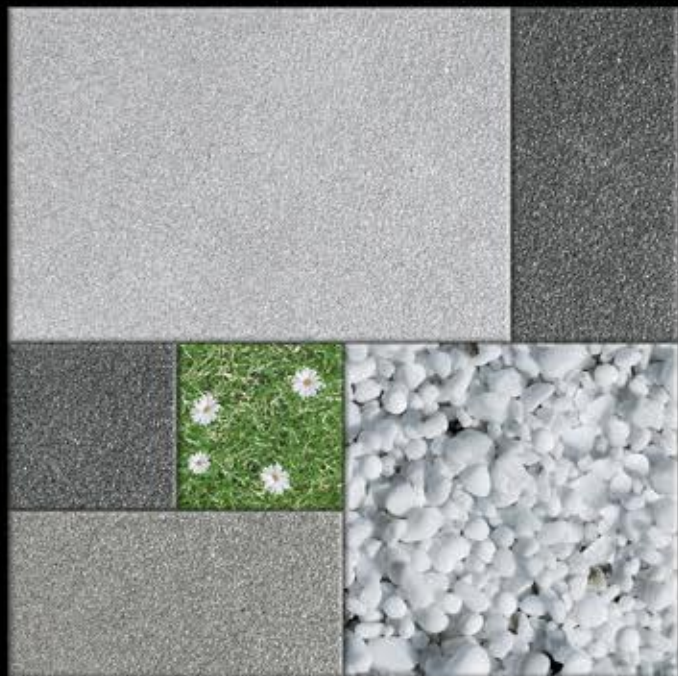

400x400 mm

Heavy Duty
Vitrified Parking Tiles

2230

4 Pic Random