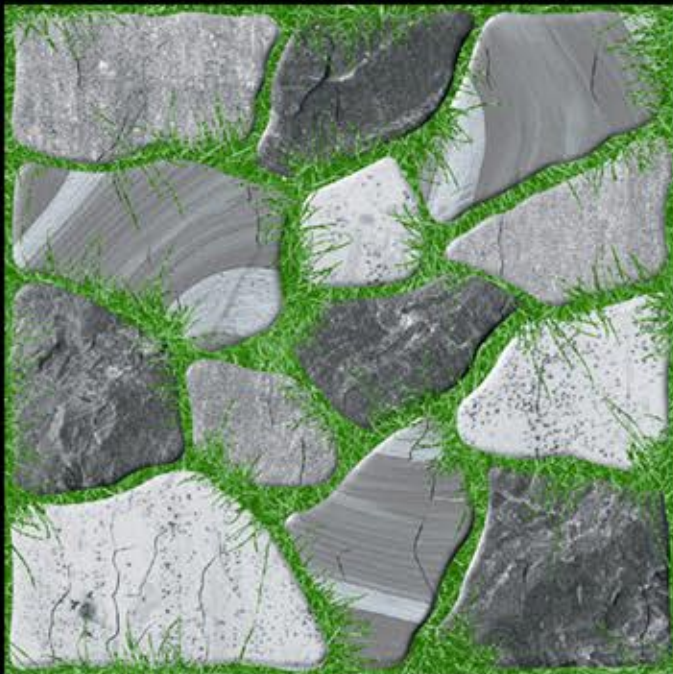

400x400 mm

12 mm Thickness

Heavy Duty
Vitrified Parking Tiles

515