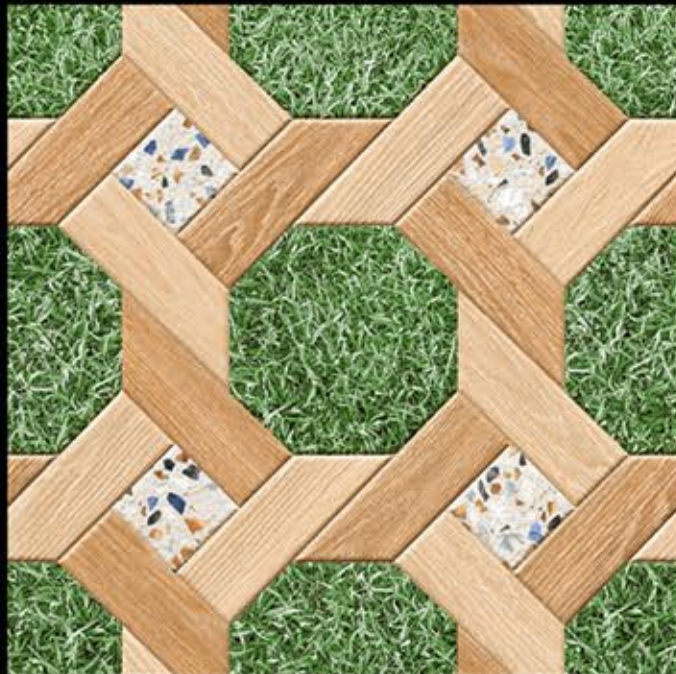

400x400 mm

12 mm Thickness

Heavy Duty
Vitrified Parking Tiles

612