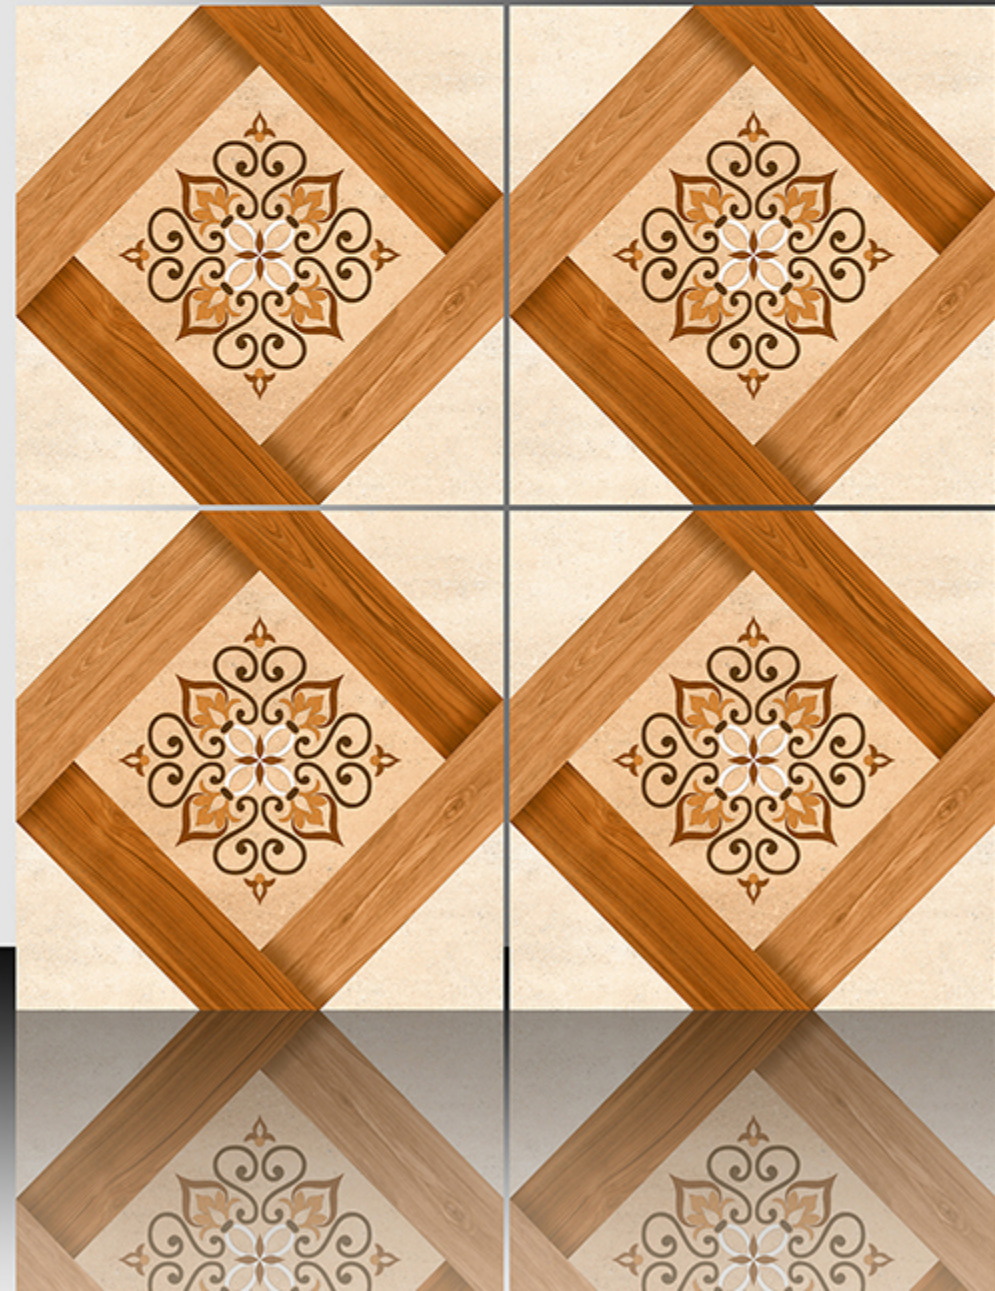

600X600 mm

17065

Sugar Series

WHITE BODY

PORCELAIN TILES

600X600 mm

17066

Sugar Series