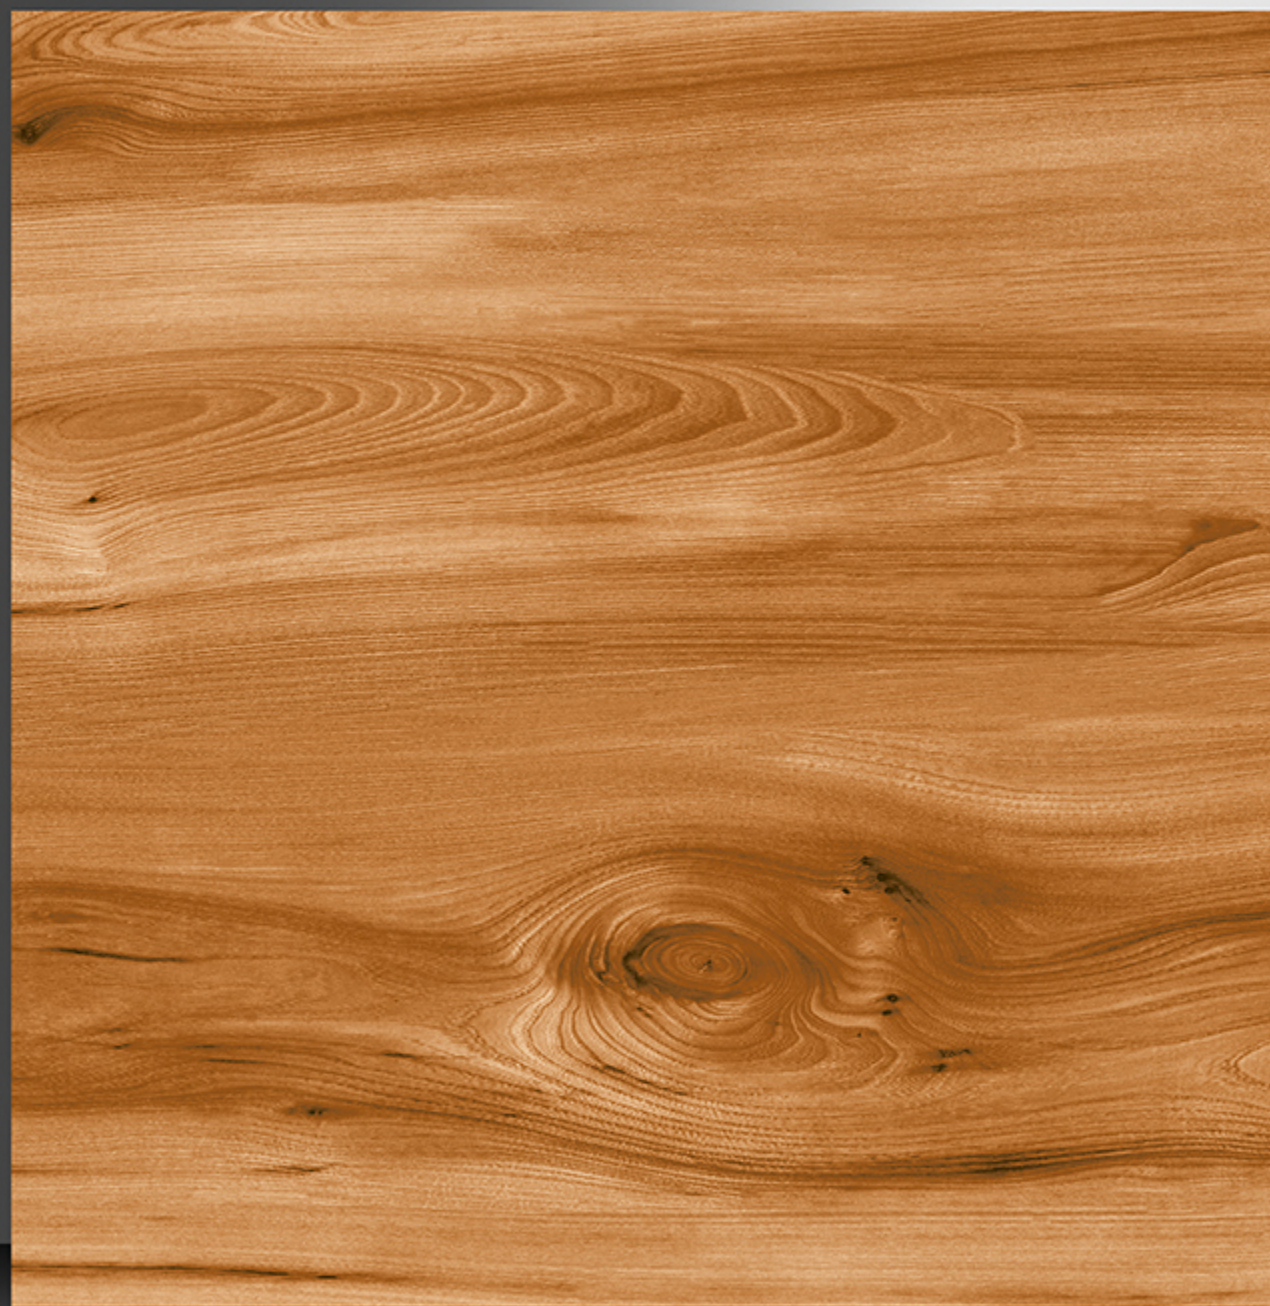

WHITE BODY

PORCELAIN TILES

600X600 mm