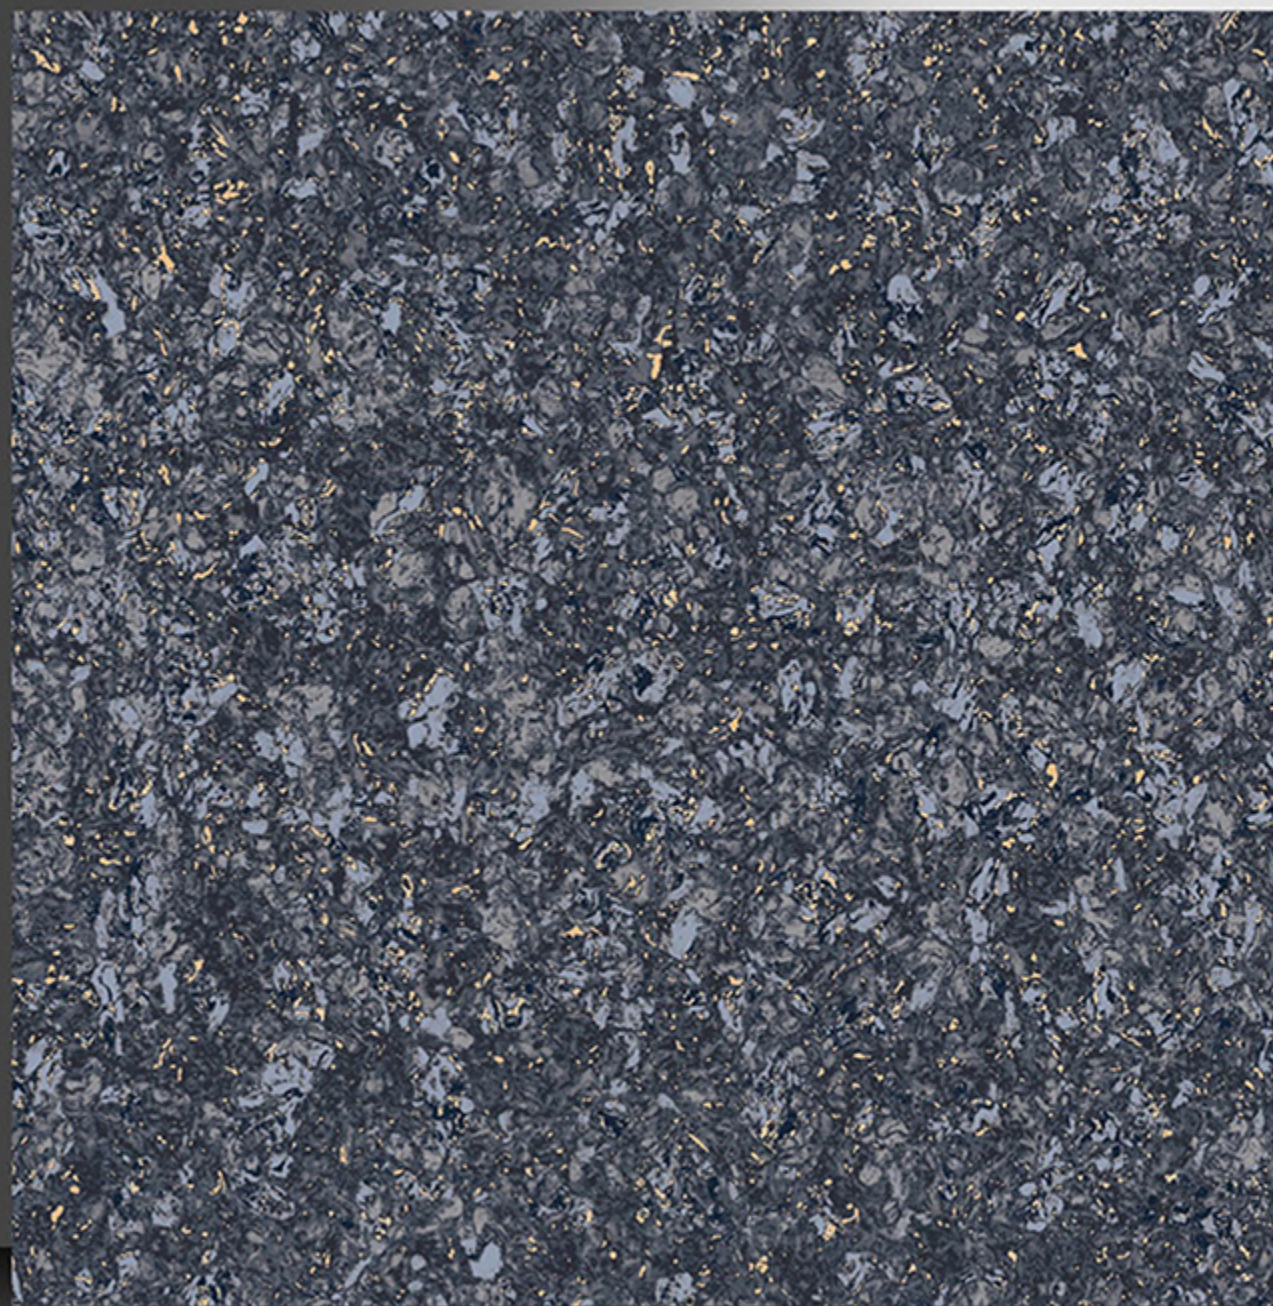

17052

Sugar Series

WHITE BODY

PORCELAIN TILES

600X600 mm

17053

Sugar Series

WHITE BODY