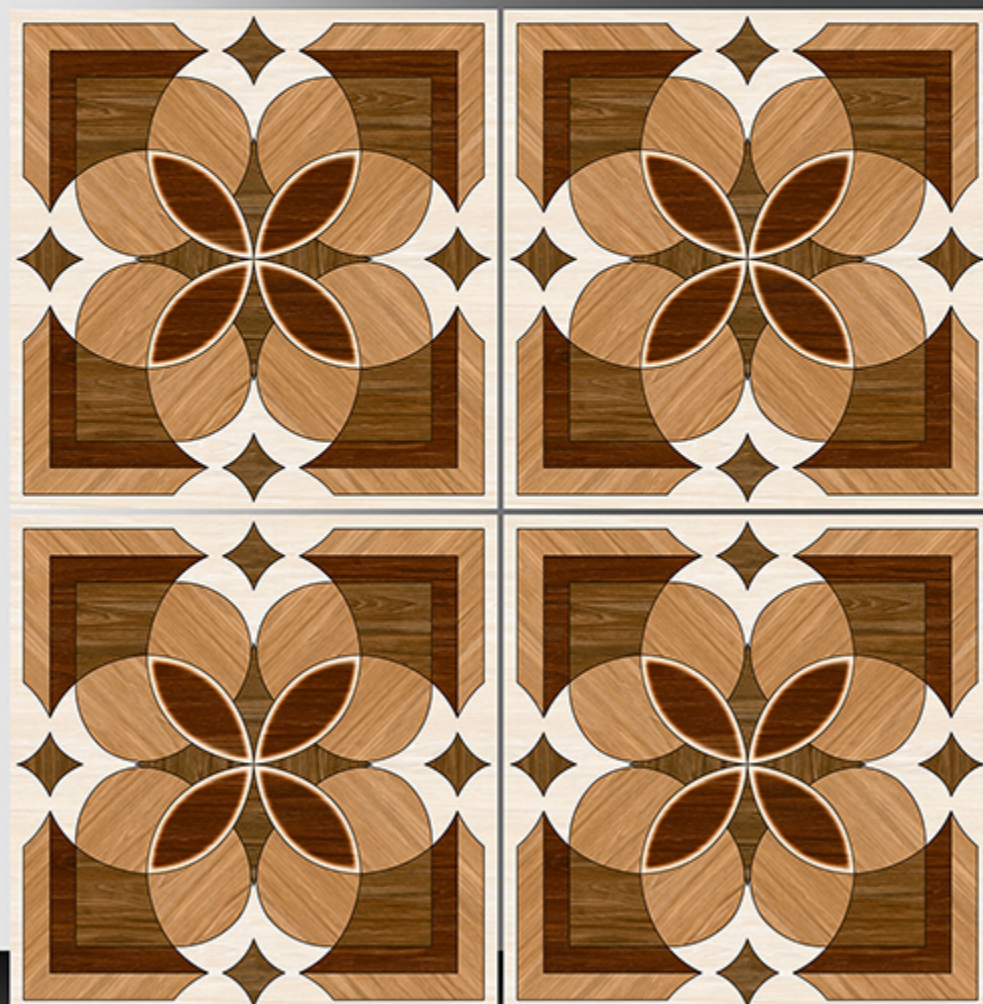

WHITE BODY

PORCELAIN TILES

600X600 mm

17067

Sugar Series

WHITE BODY

PORCELAIN TILES

600X600 mm