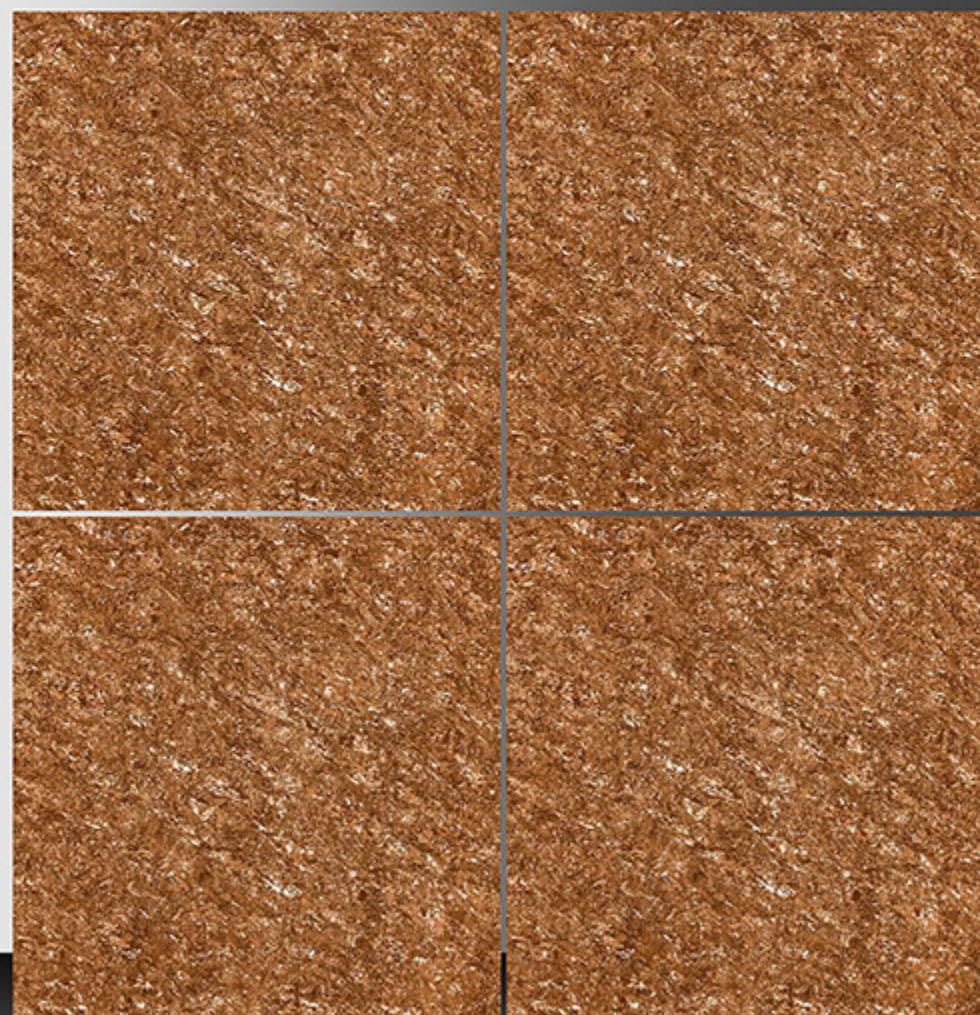

Sugar Series

WHITE BODY

PORCELAIN TILES

600X600 mm

17056

Sugar Series

WHITE BODY

PORCELAIN TILES