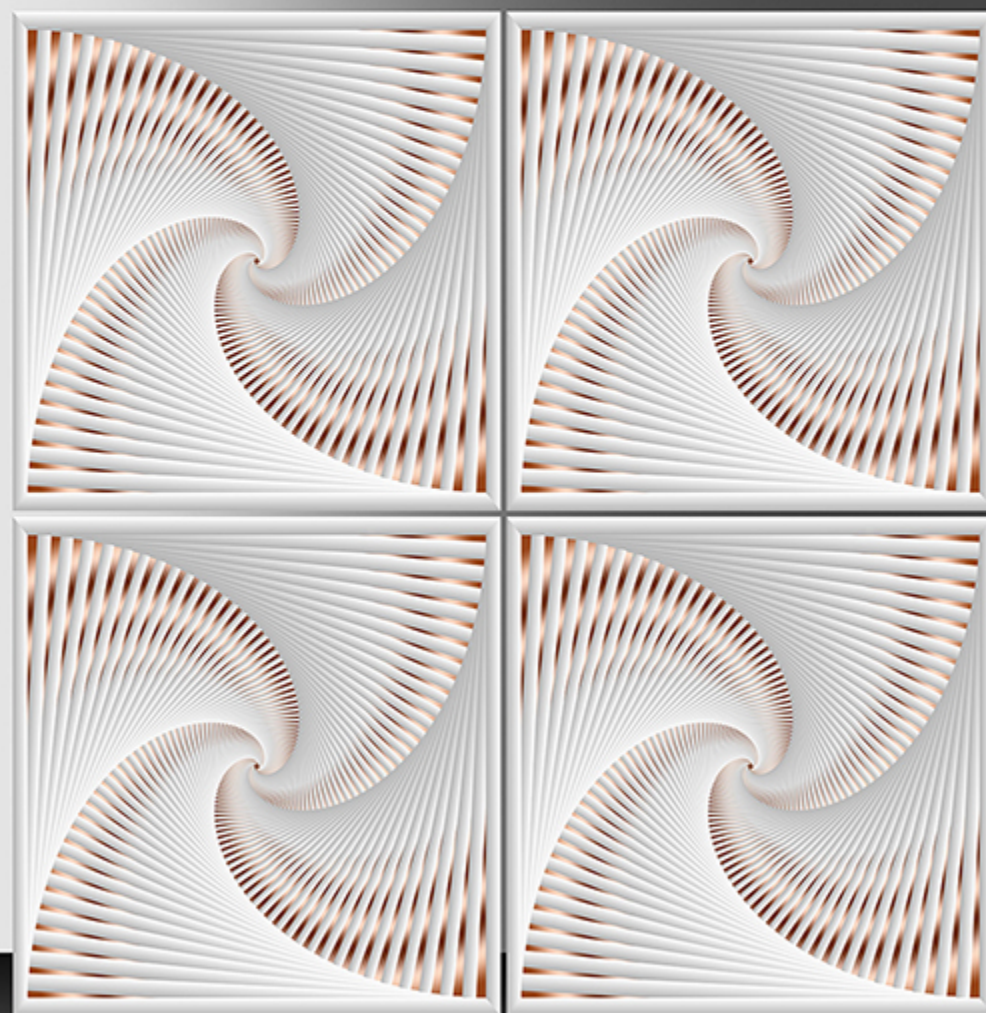

17063

Sugar Series