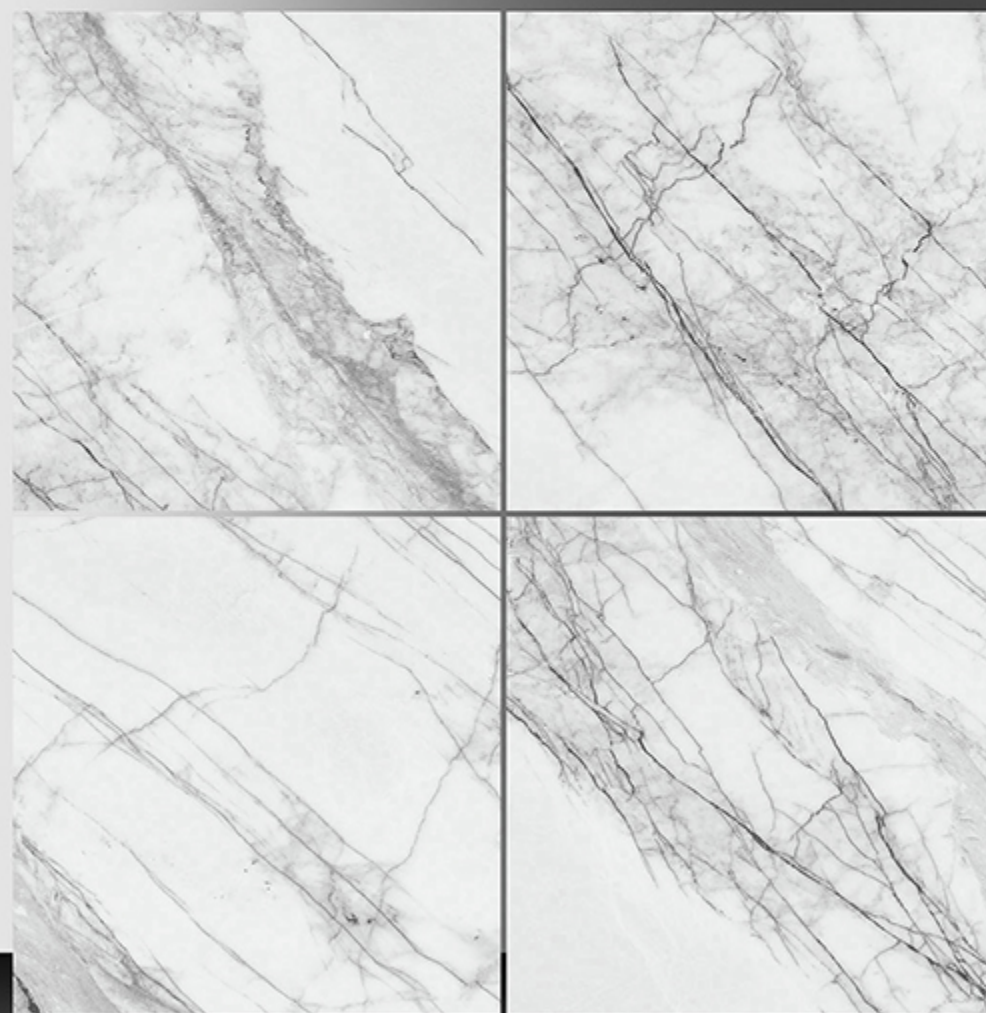

Sugar Series

WHITE BODY

PORCELAIN TILES

600X600 mm

17072

Sugar Series

WHITE BODY

PORCELAIN TILES