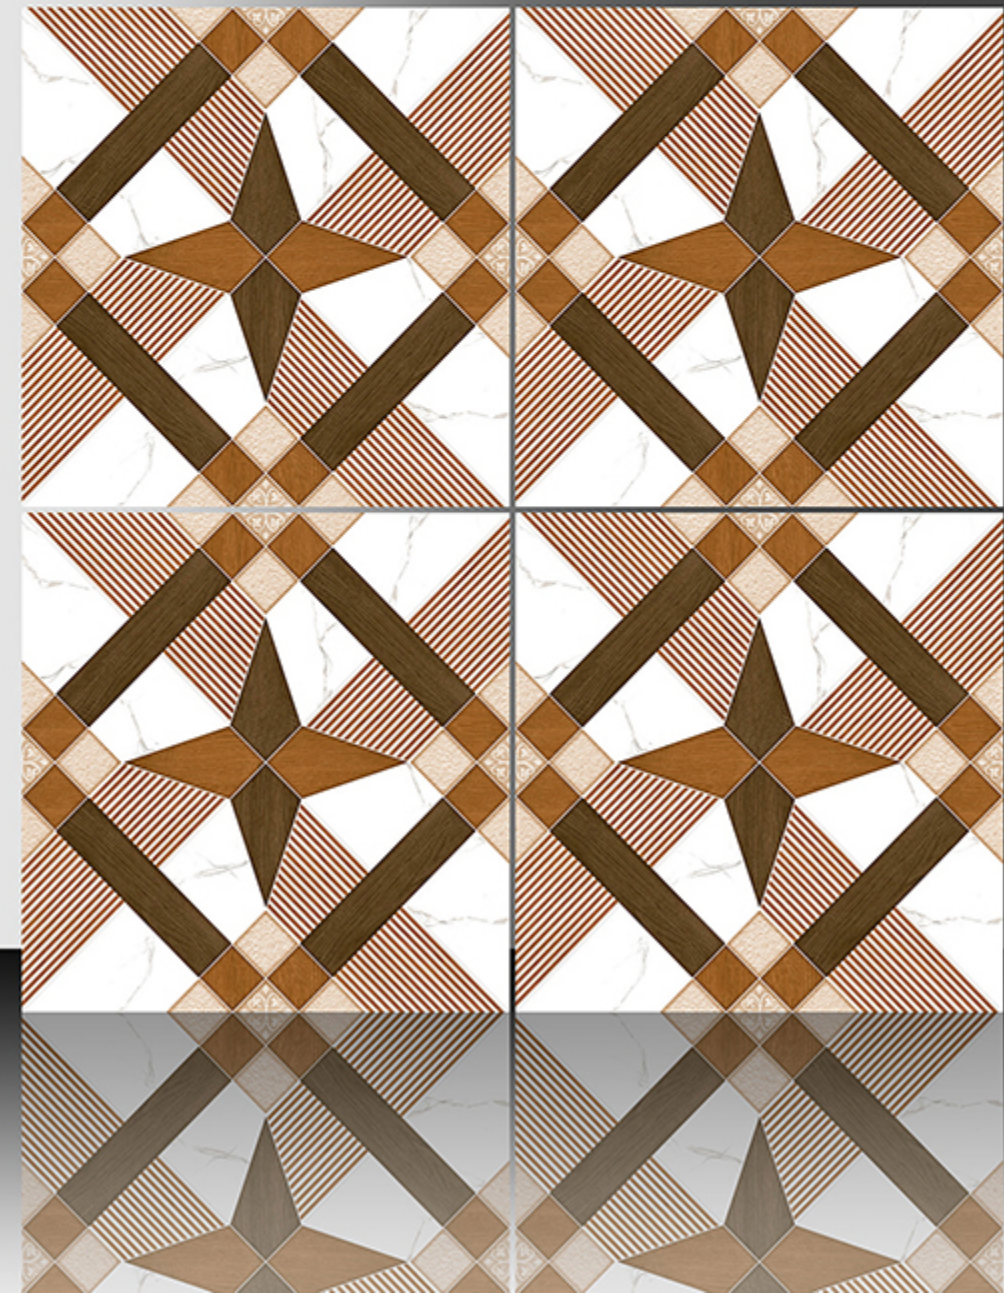

17087

Sugar Series