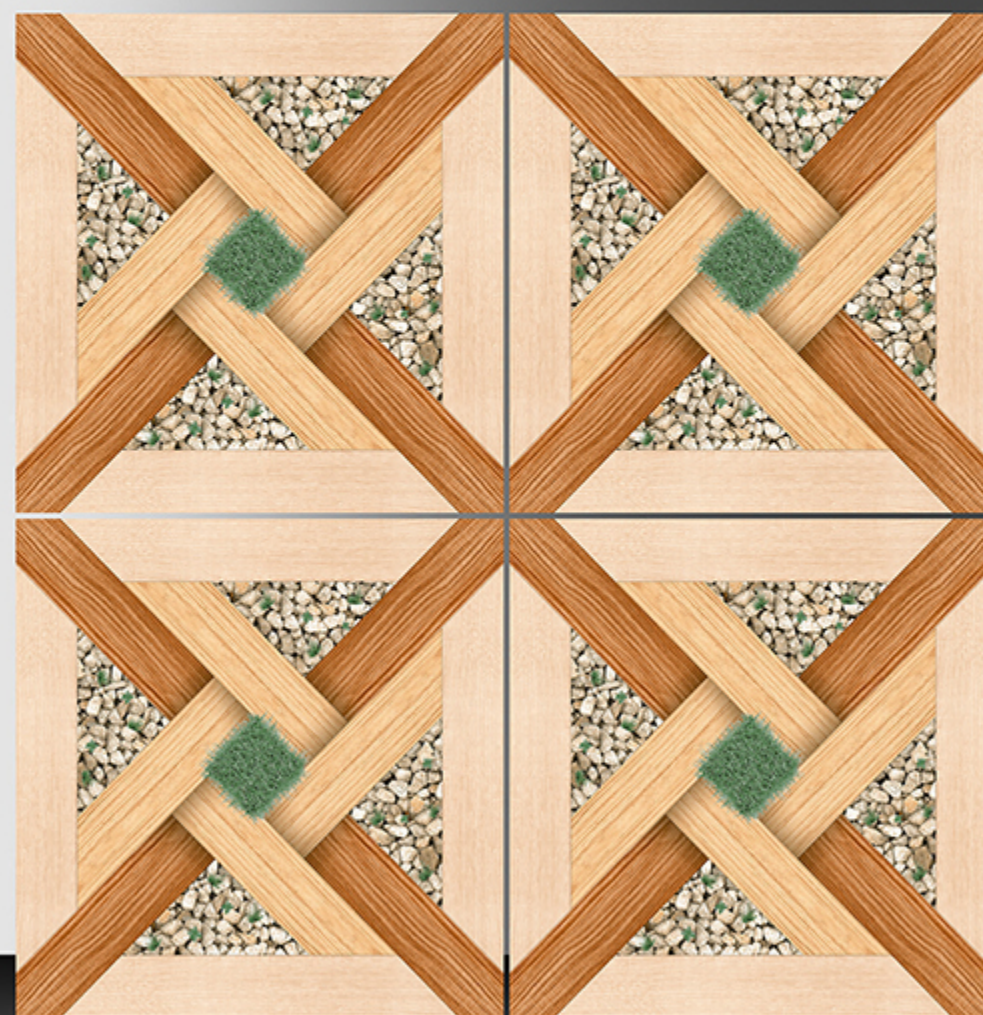

17070

Sugar Series