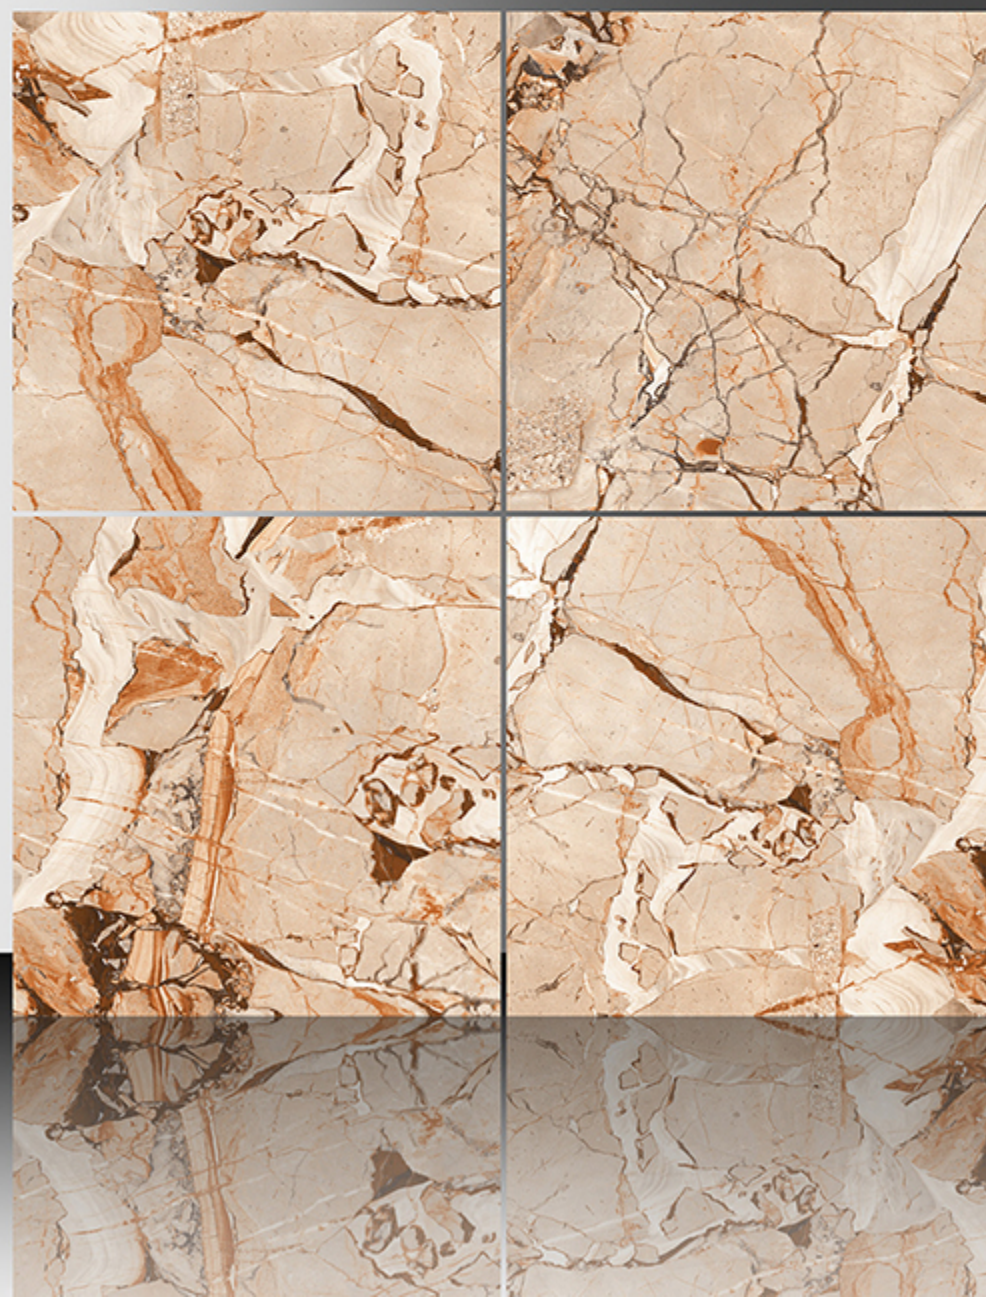

17071

Sugar Series