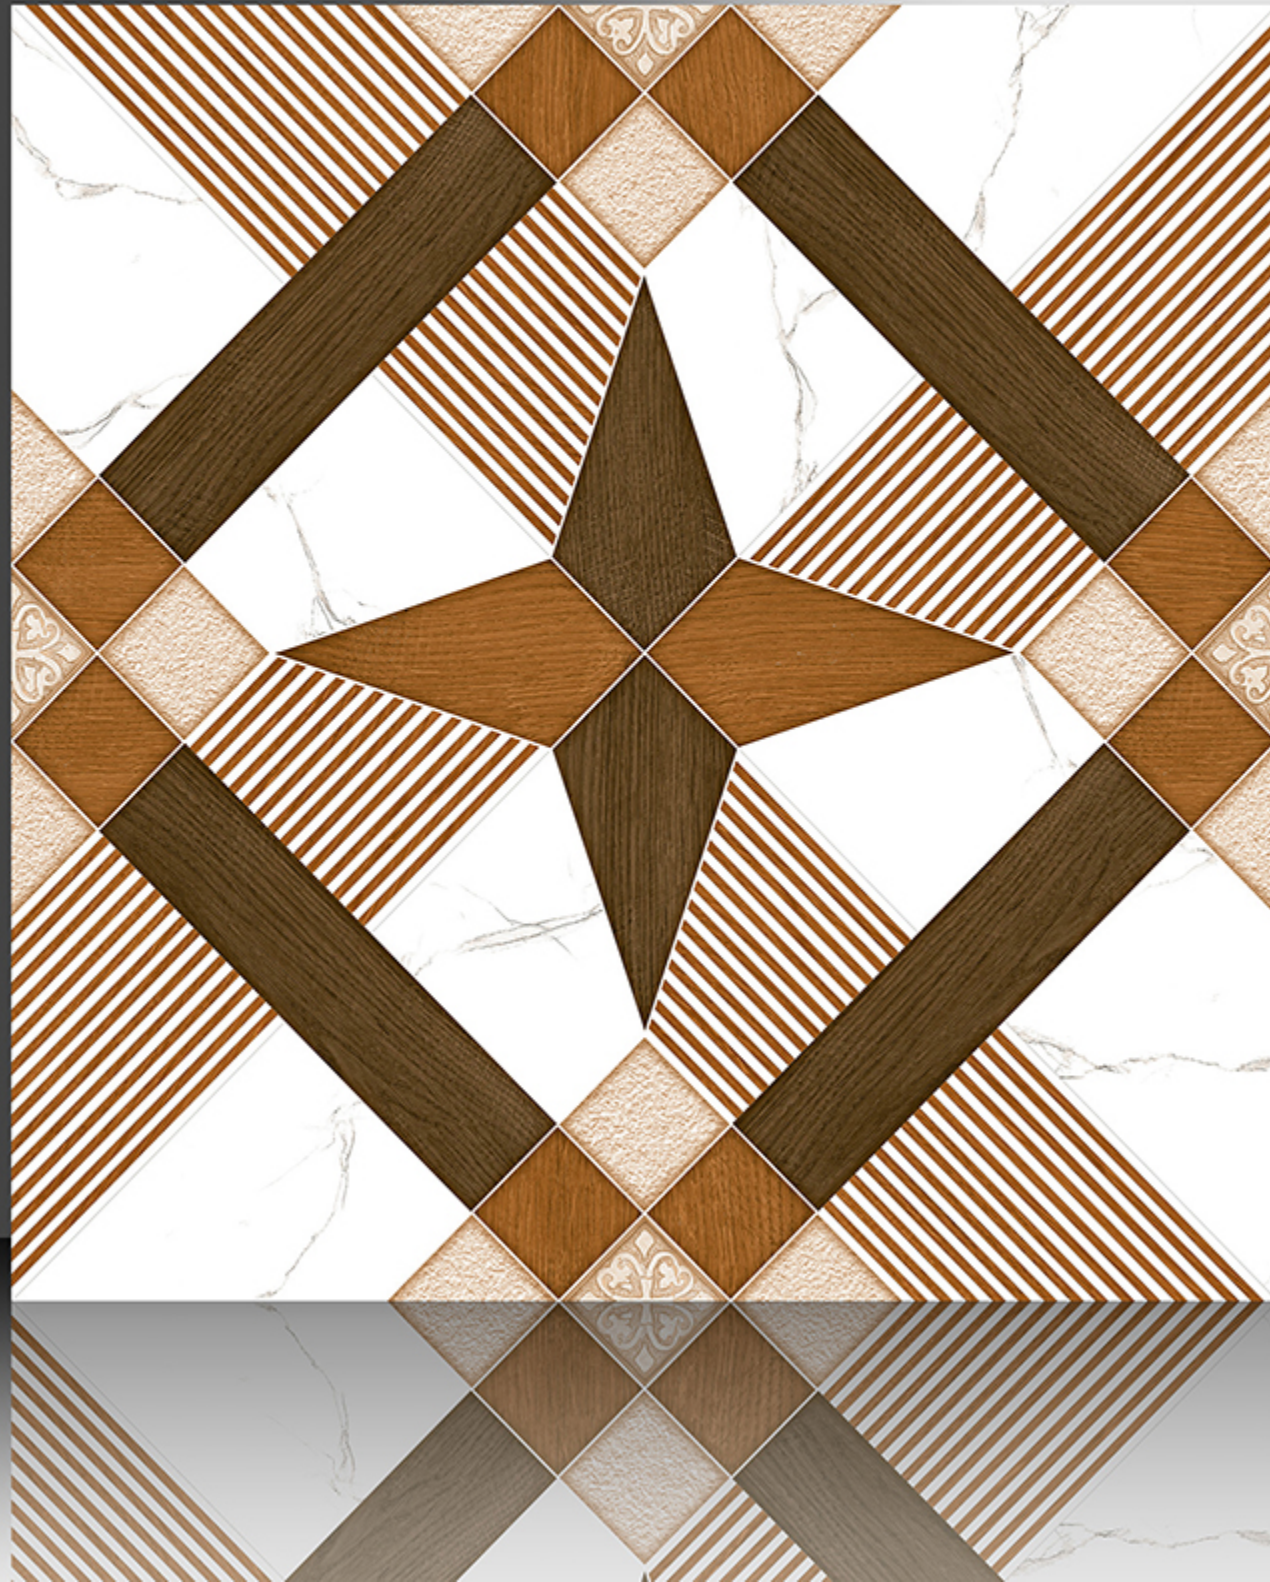

WHITE BODY

PORCELAIN TILES

600X600 mm