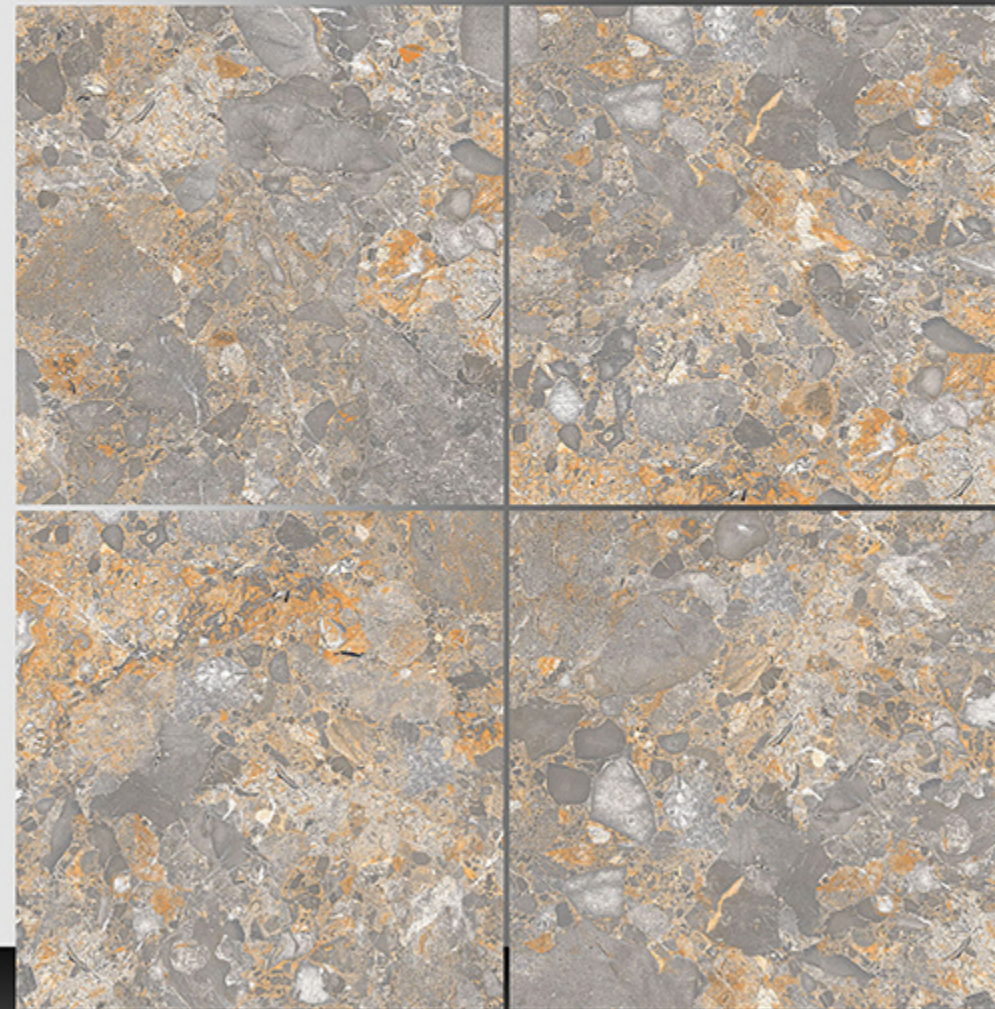

17060

Sugar Series