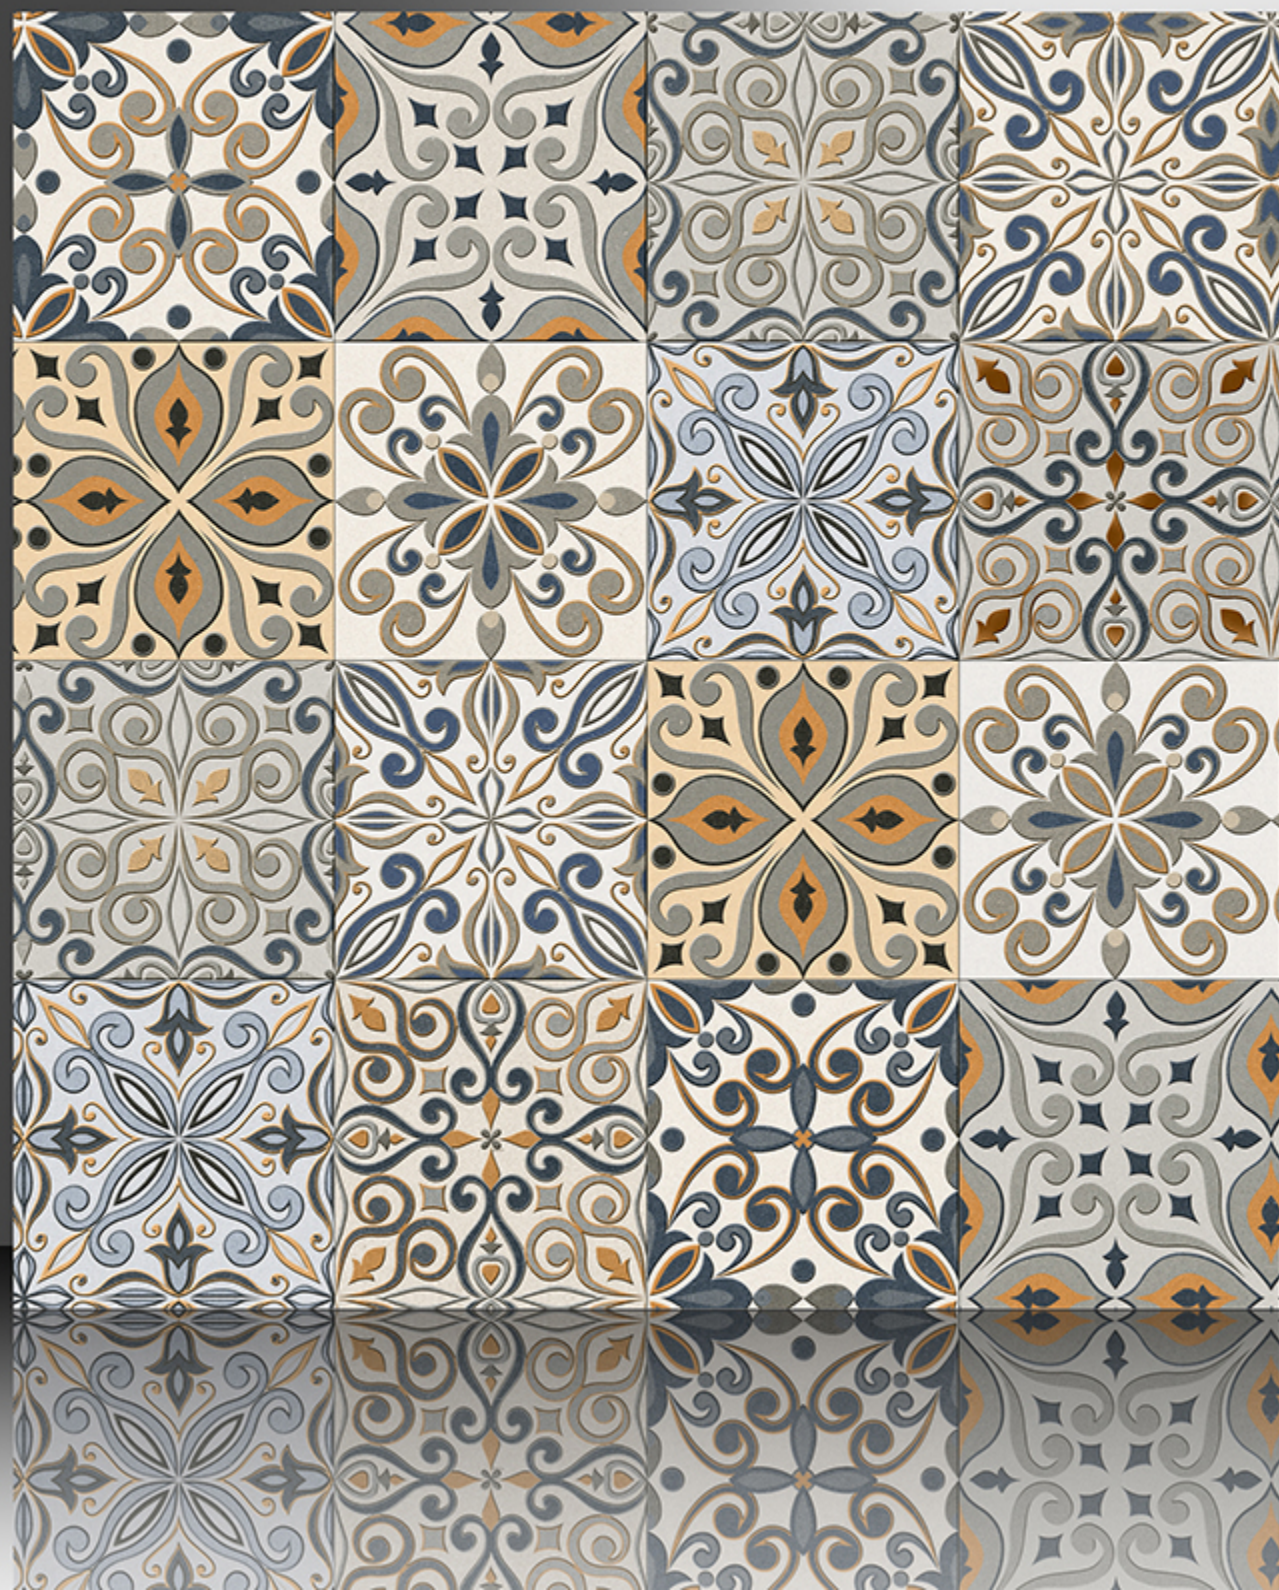

600X600 mm

17073

Sugar Series

WHITE BODY

PORCELAIN TILES

600X600 mm

17074

Sugar Series