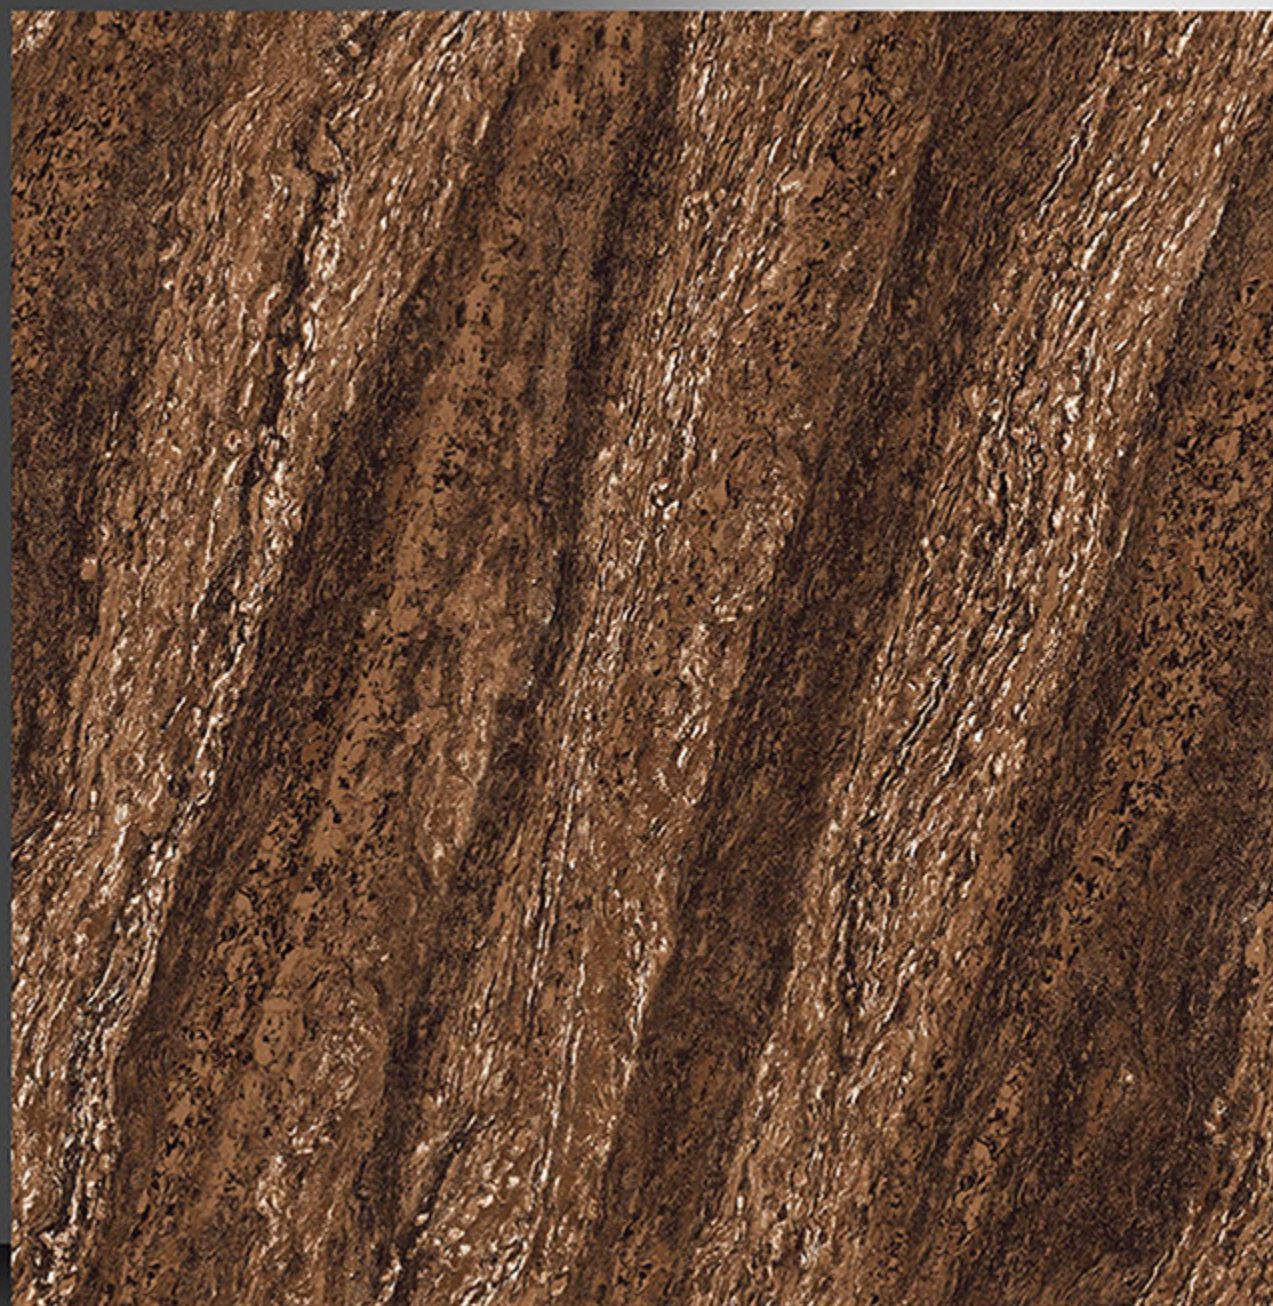

WHITE BODY

PORCELAIN TILES

600X600 mm