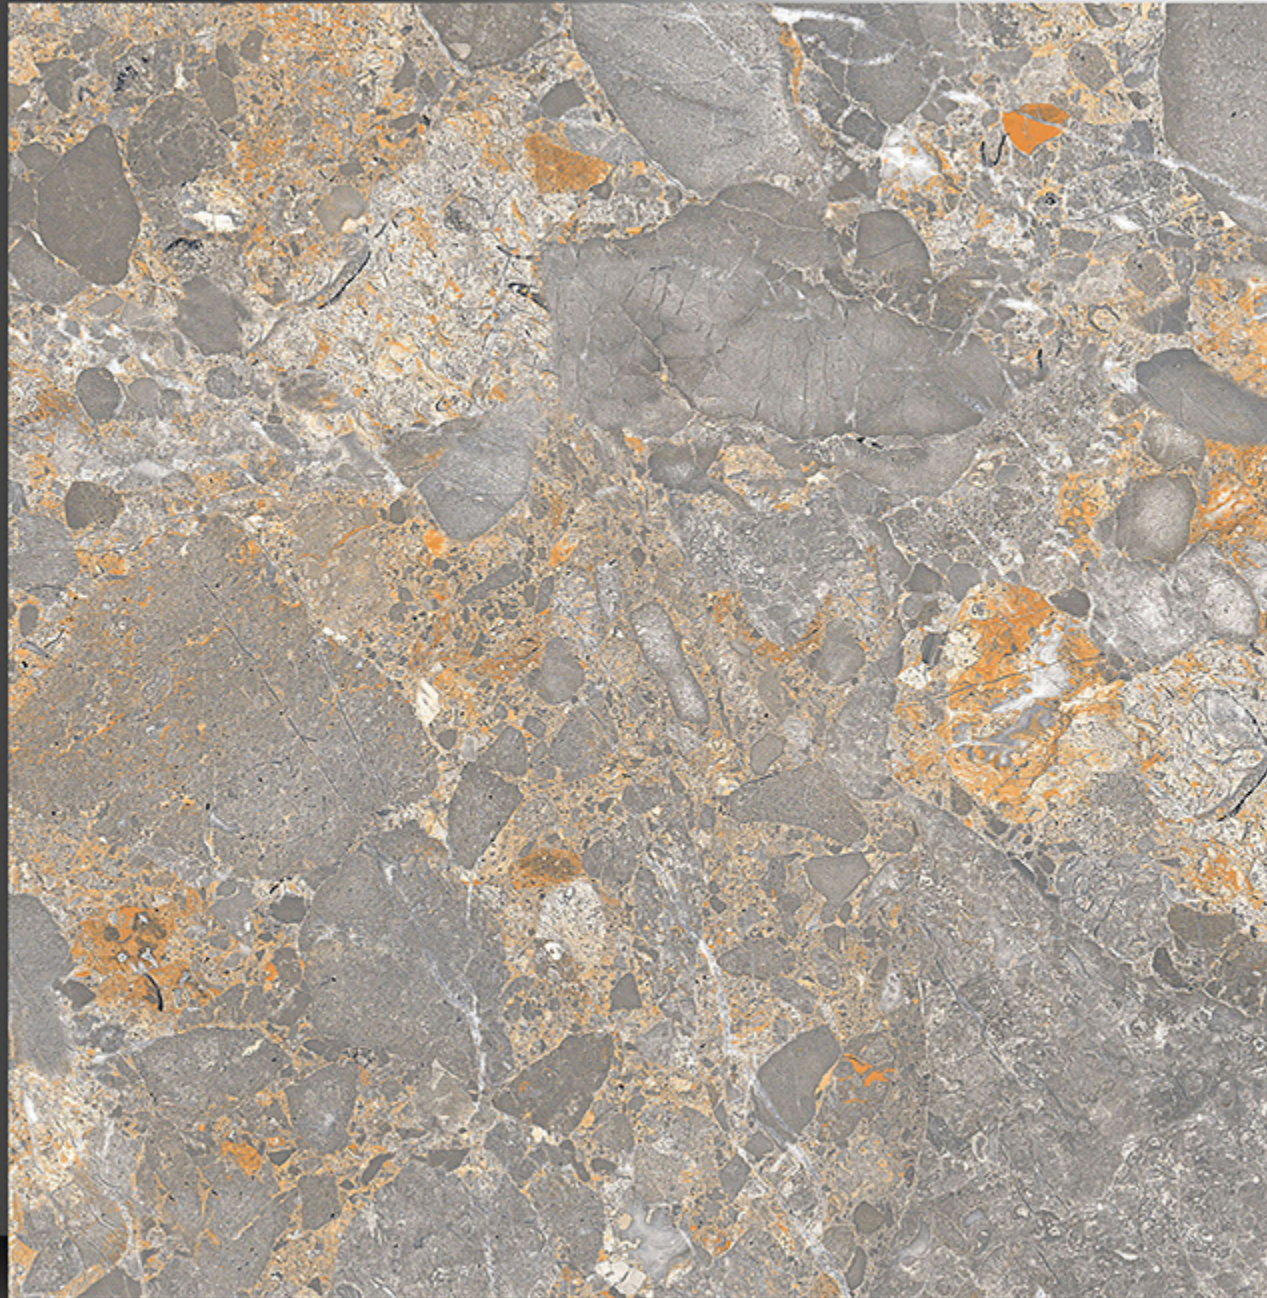

WHITE BODY

PORCELAIN TILES

600X600 mm

17059

Sugar Series

WHITE BODY

PORCELAIN TILES

600X600 mm