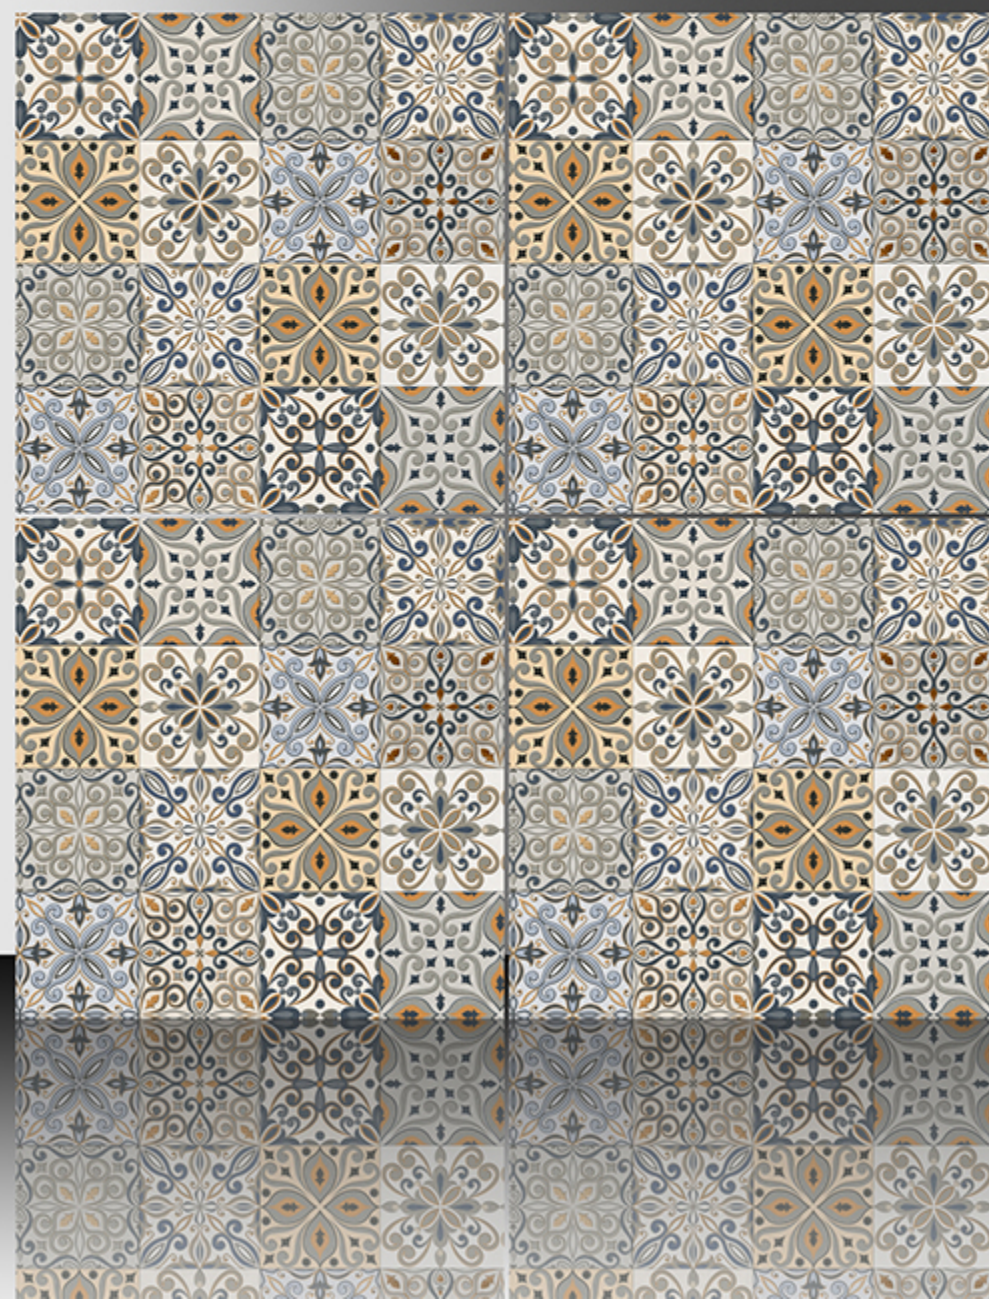

600X600 mm

17073

Sugar Series

WHITE BODY

PORCELAIN TILES

600X600 mm

17074

Sugar Series