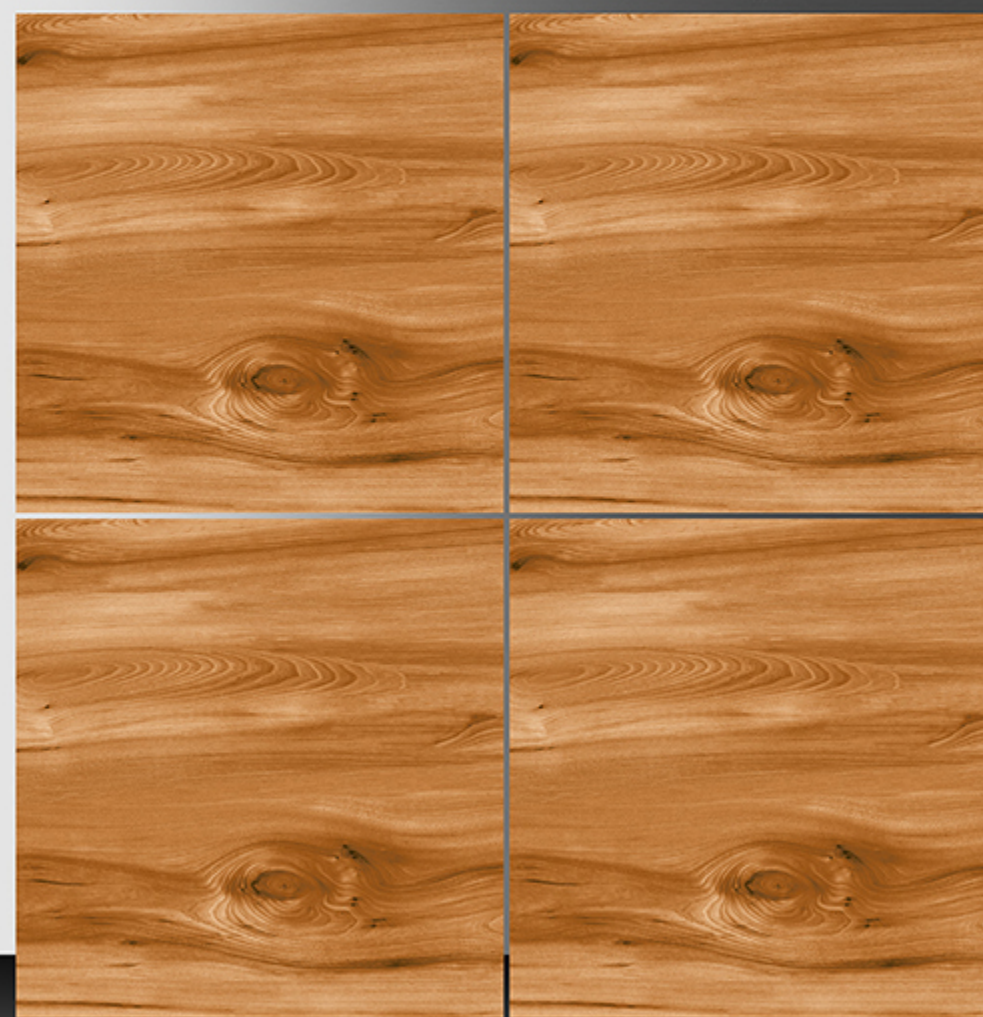

17094

Sugar Series