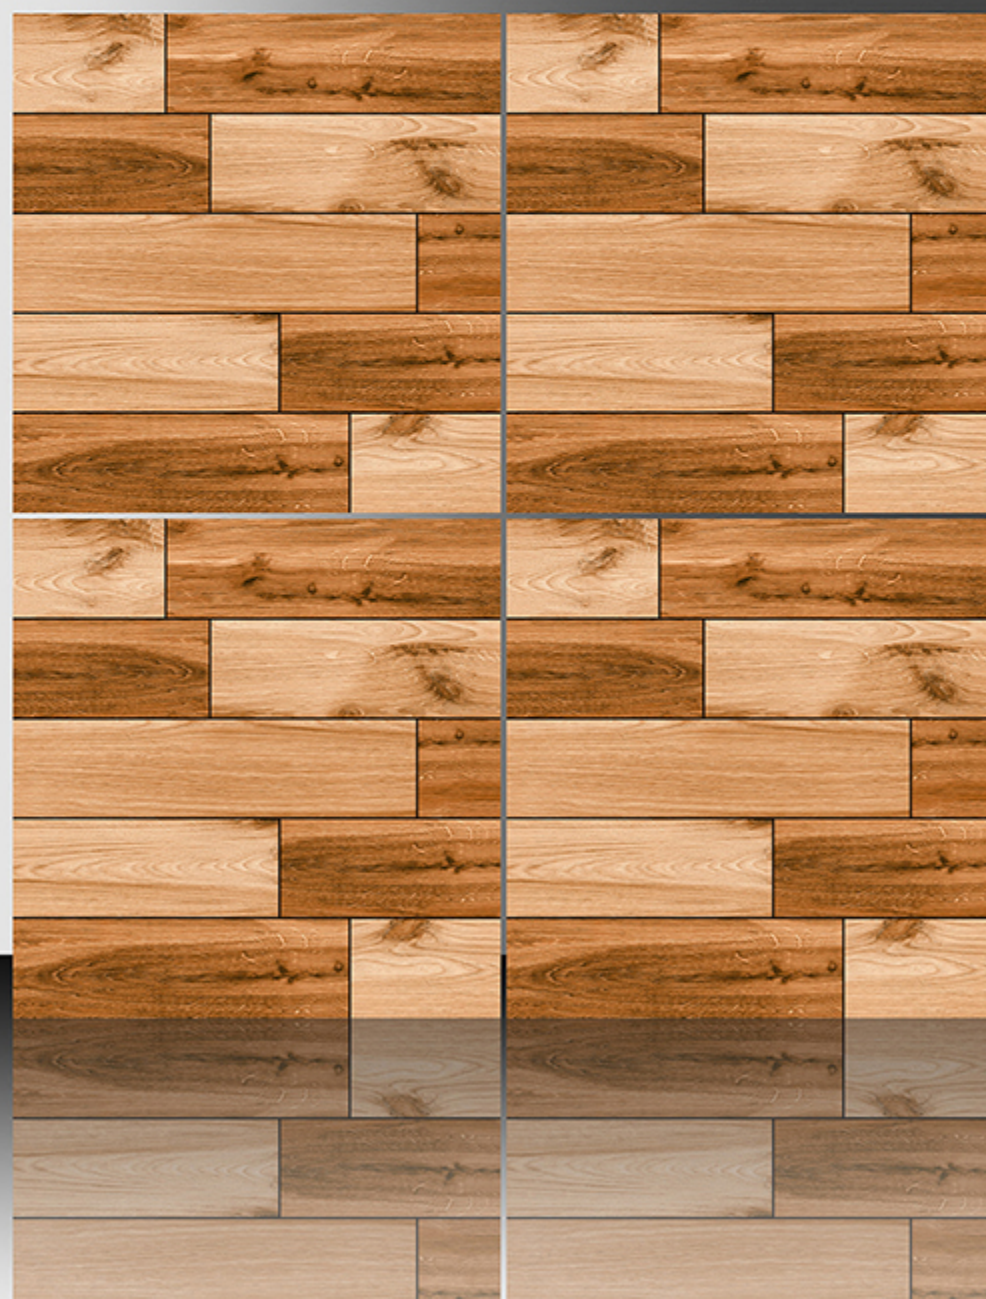

600X600 mm

17087

Sugar Series

WHITE BODY

PORCELAIN TILES

600X600 mm

17089

Sugar Series