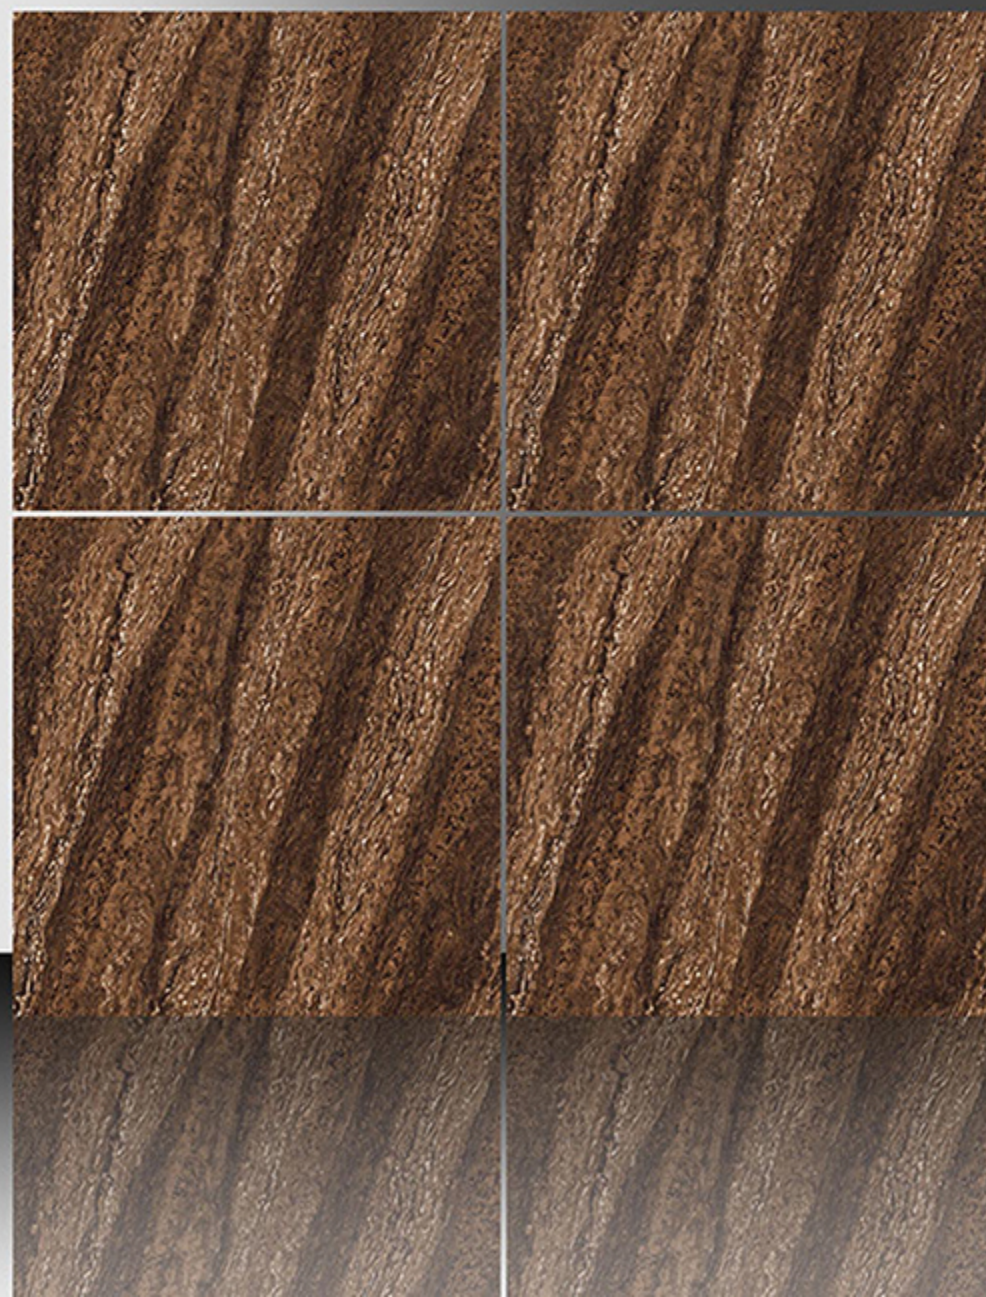

17055

Sugar Series