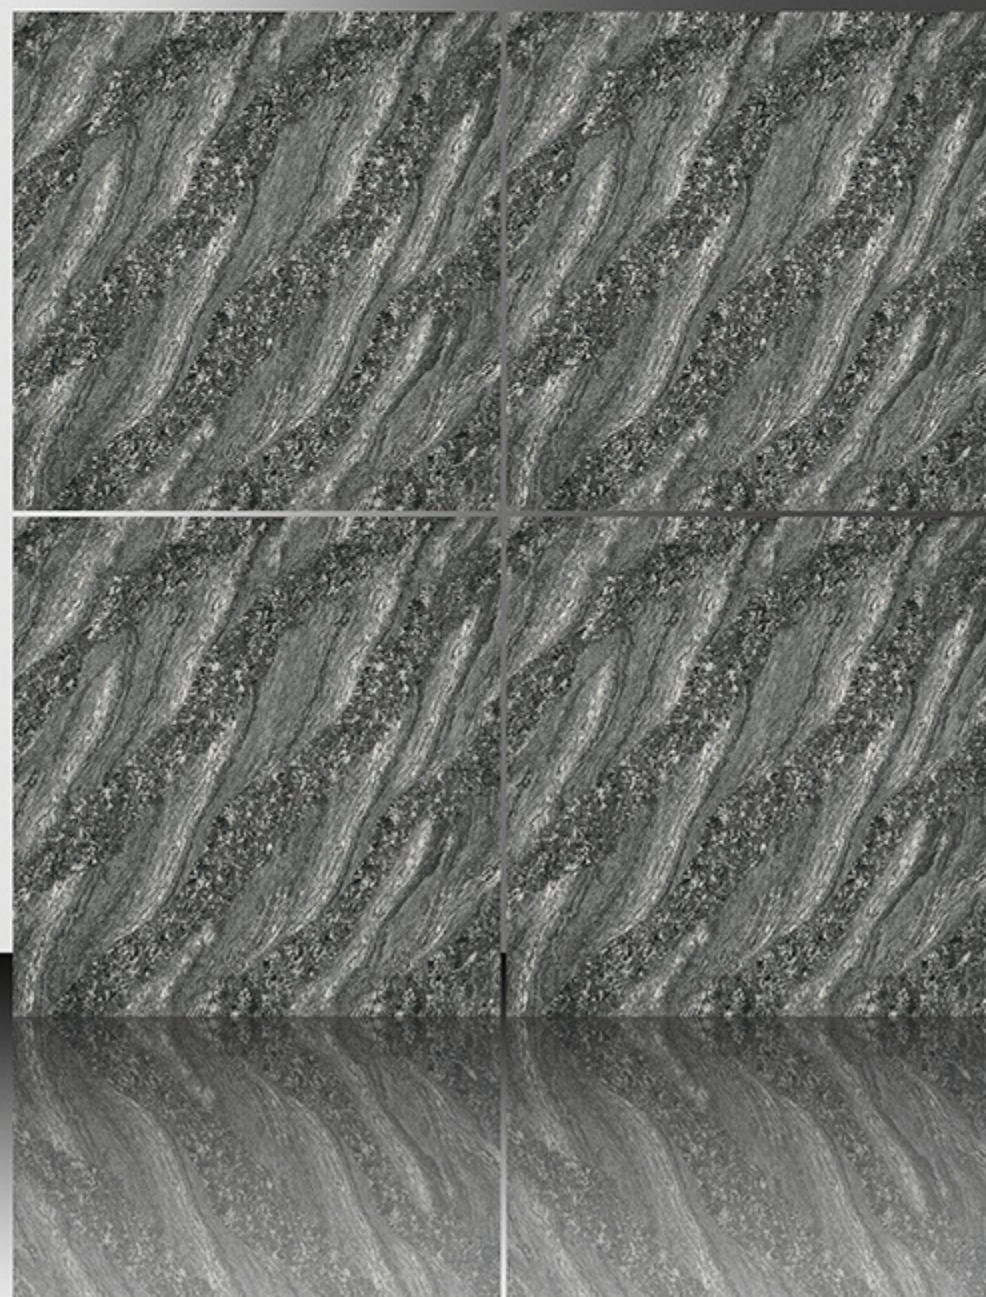

17054

Sugar Series