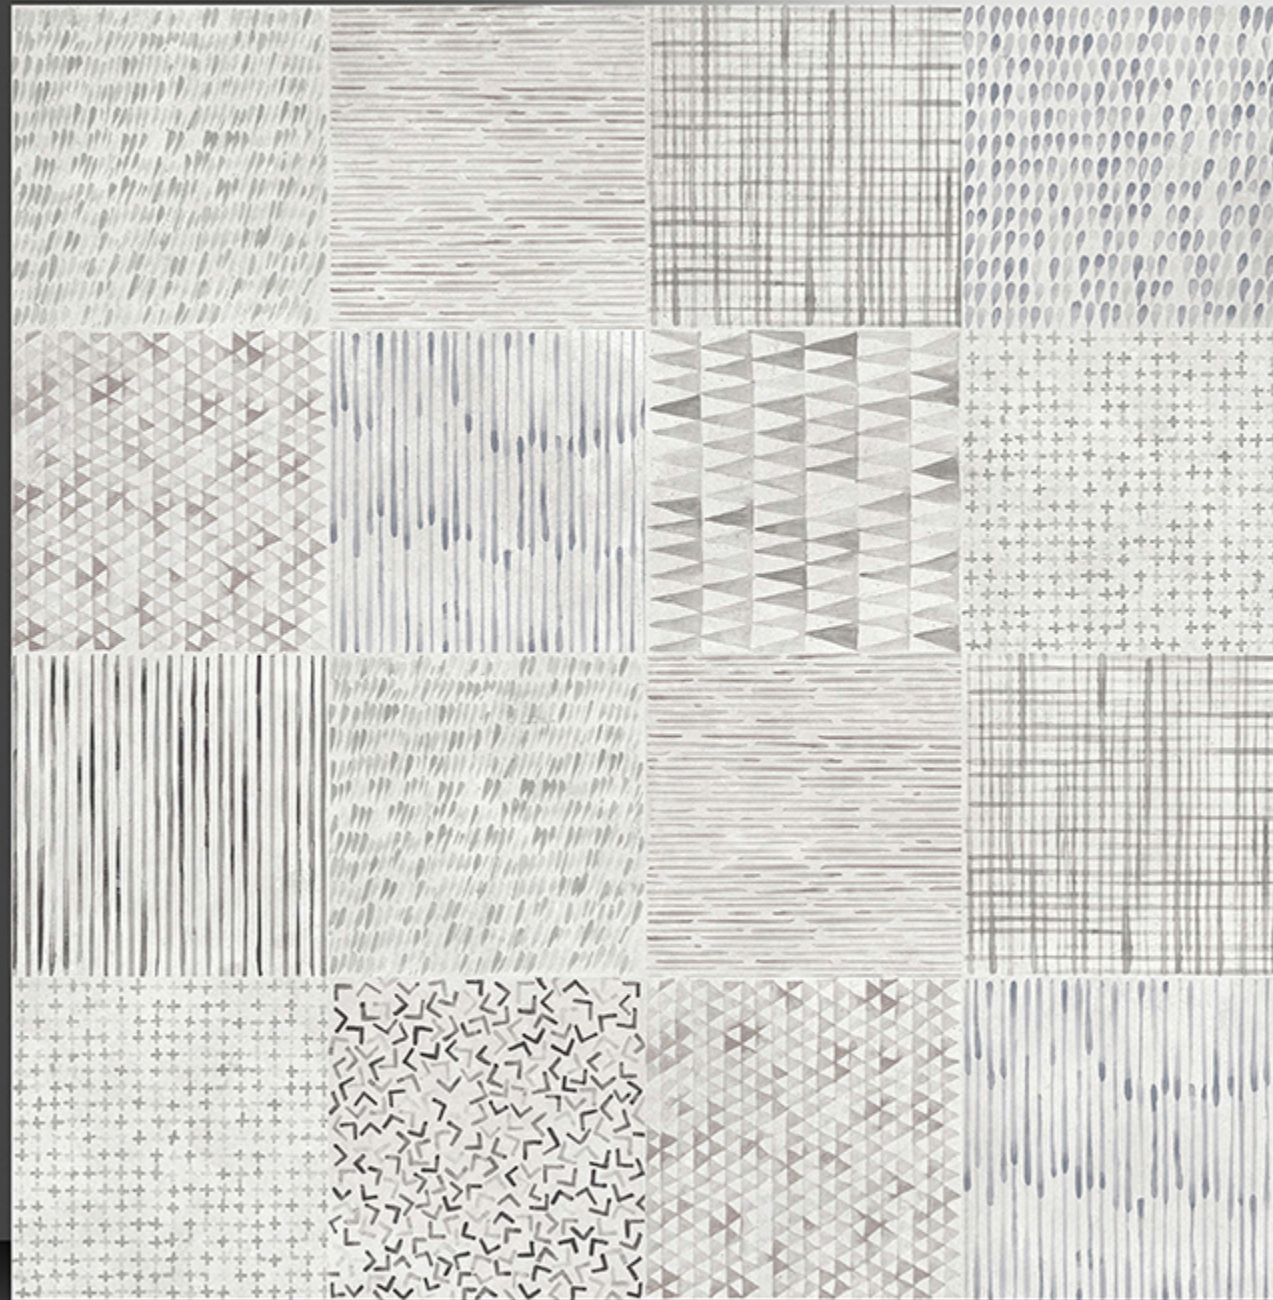

WHITE BODY

PORCELAIN TILES
600X600 mm