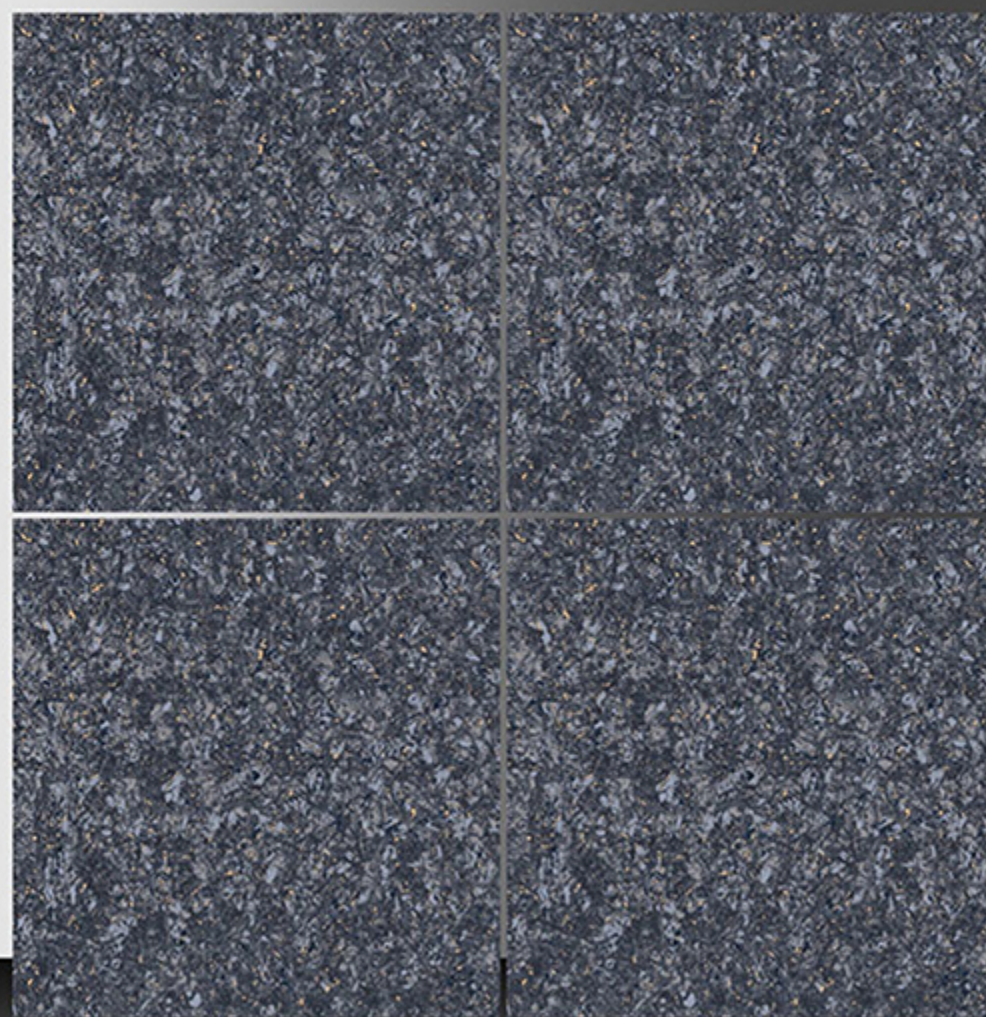

17052

Sugar Series

WHITE BODY

PORCELAIN TILES

600X600 mm

17053

Sugar Series

WHITE BODY