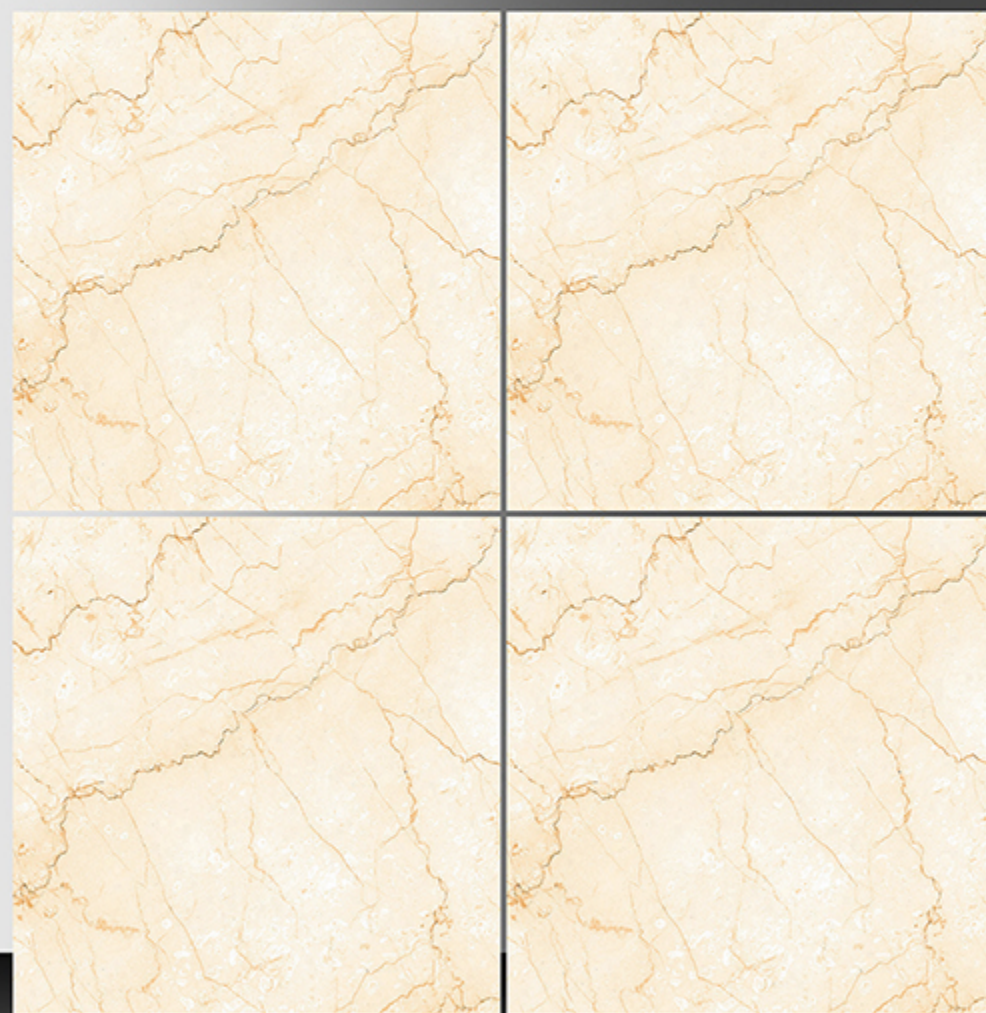

17068

Sugar Series

WHITE BODY

PORCELAIN TILES

600X600 mm

17069

Sugar Series

WHITE BODY