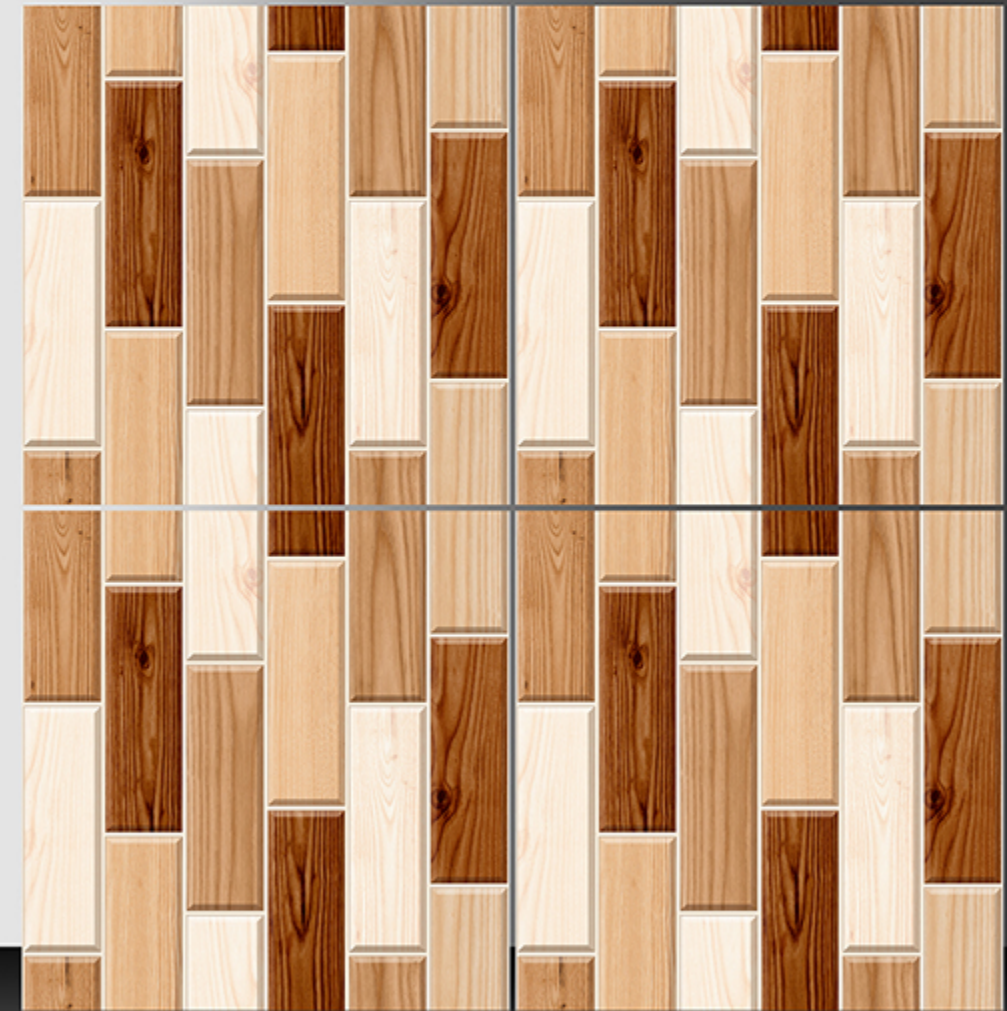

17068

Sugar Series