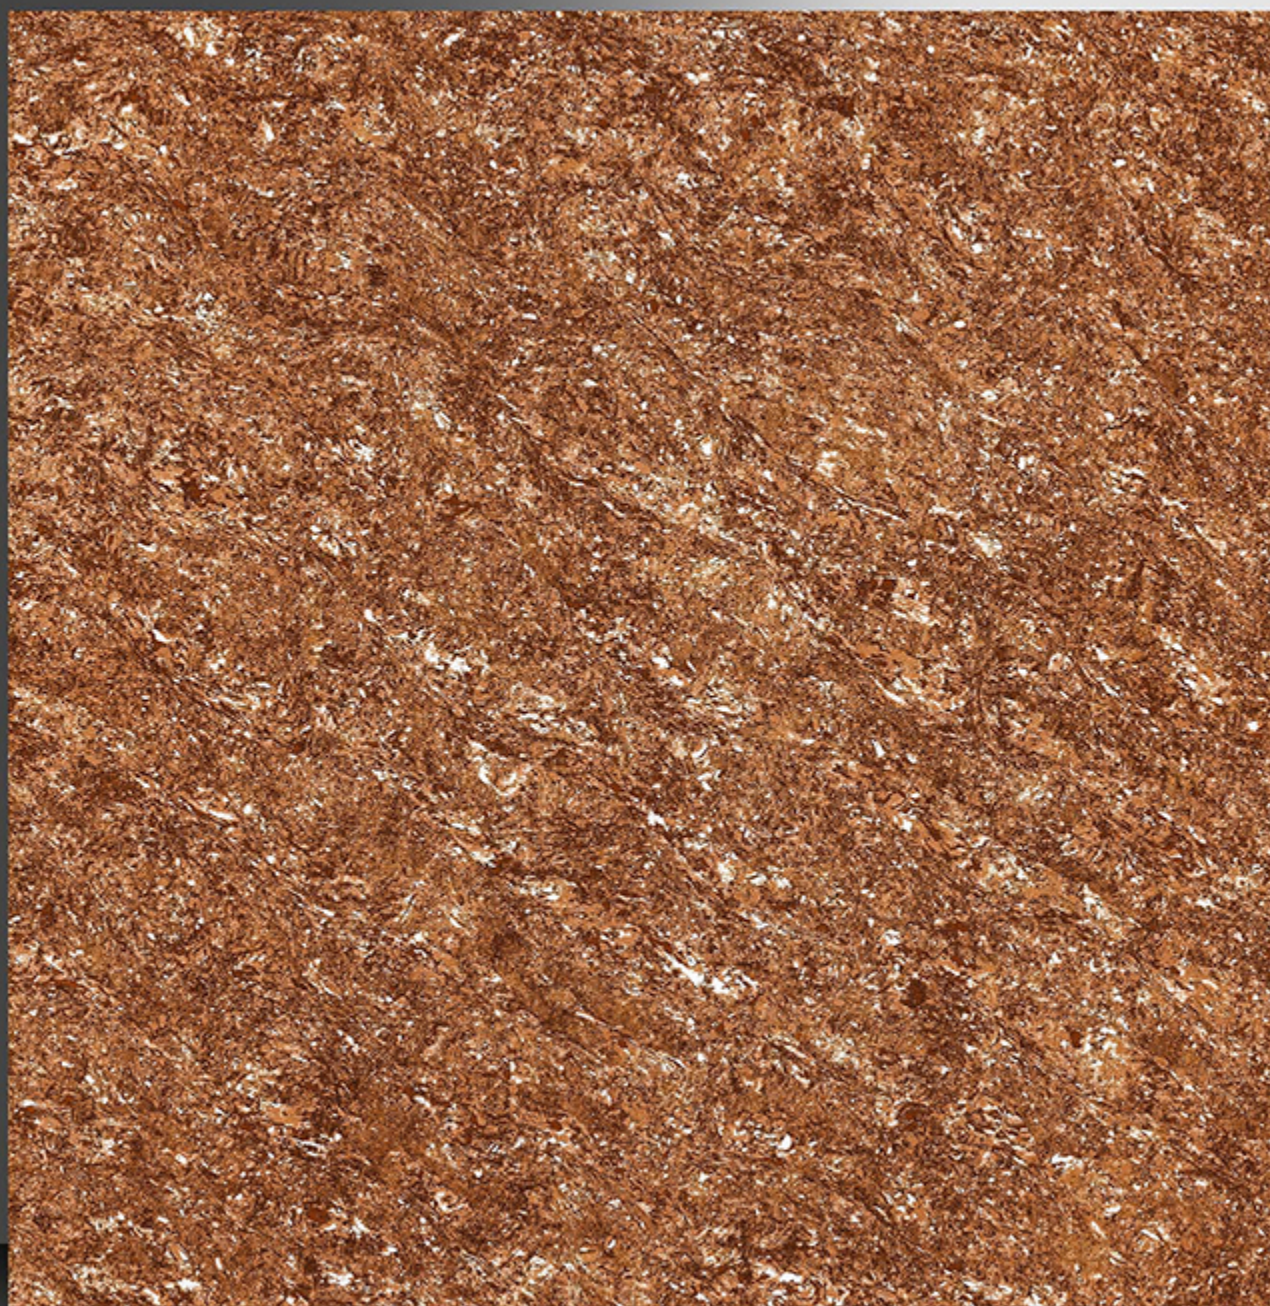

WHITE BODY

PORCELAIN TILES

600X600 mm