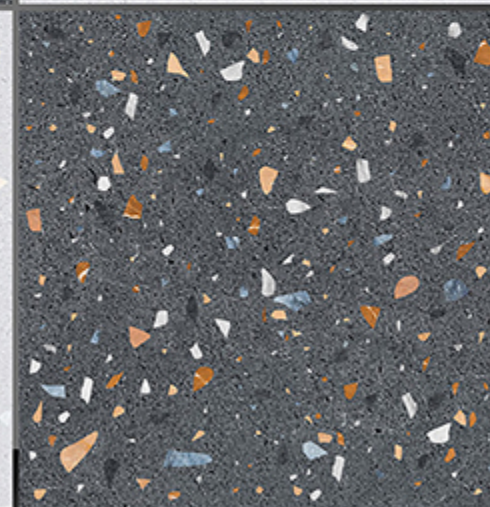

WHITE BODY

PORCELAIN TILES

600X600 mm

3013

Mat Plain Series

Light

Dark