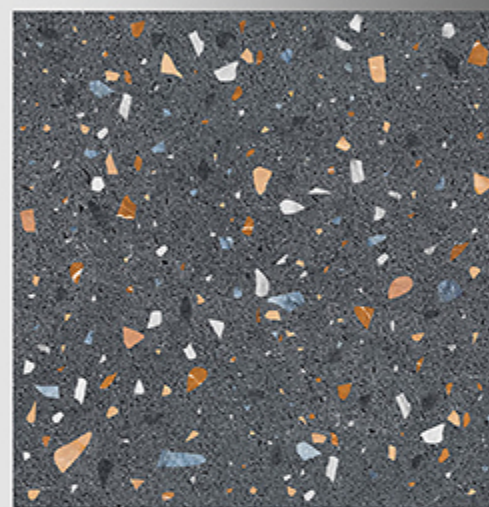

3013

Mat Plain Series

Light