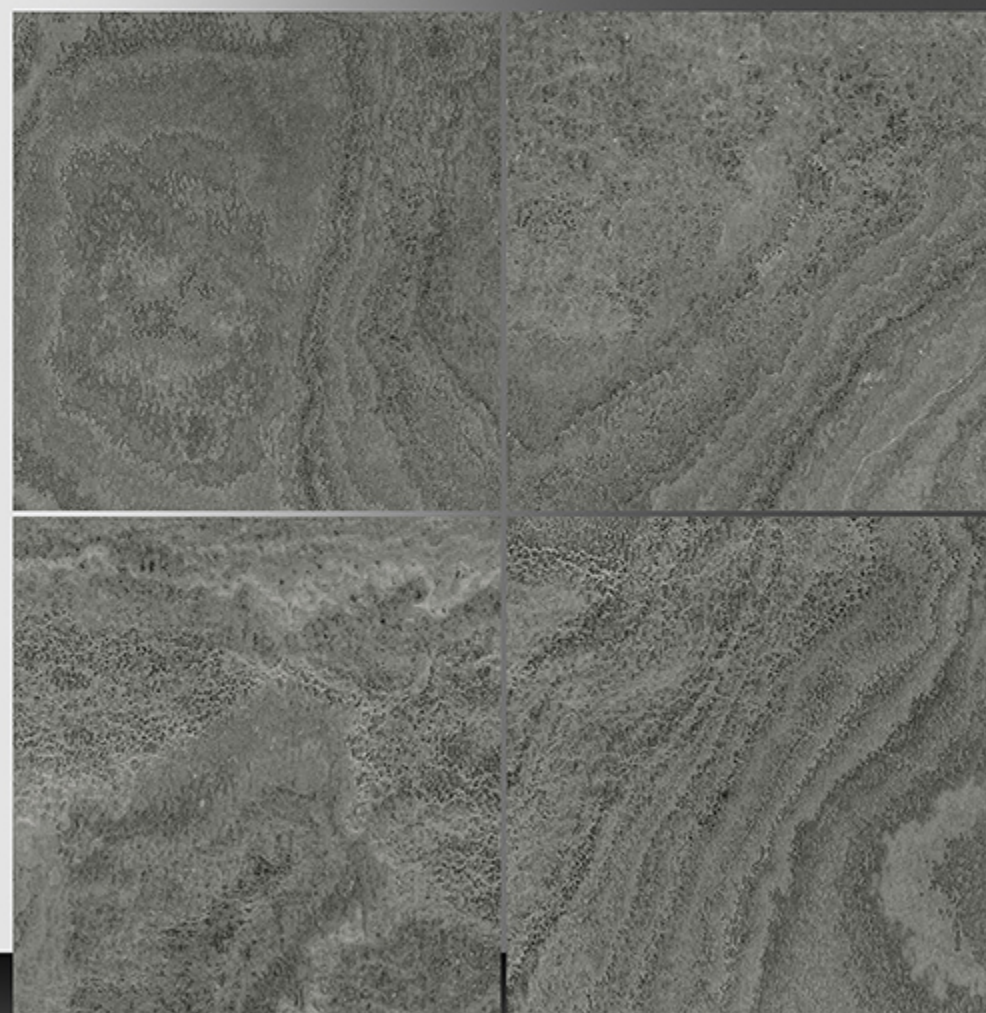

3002

Matt Plain Series