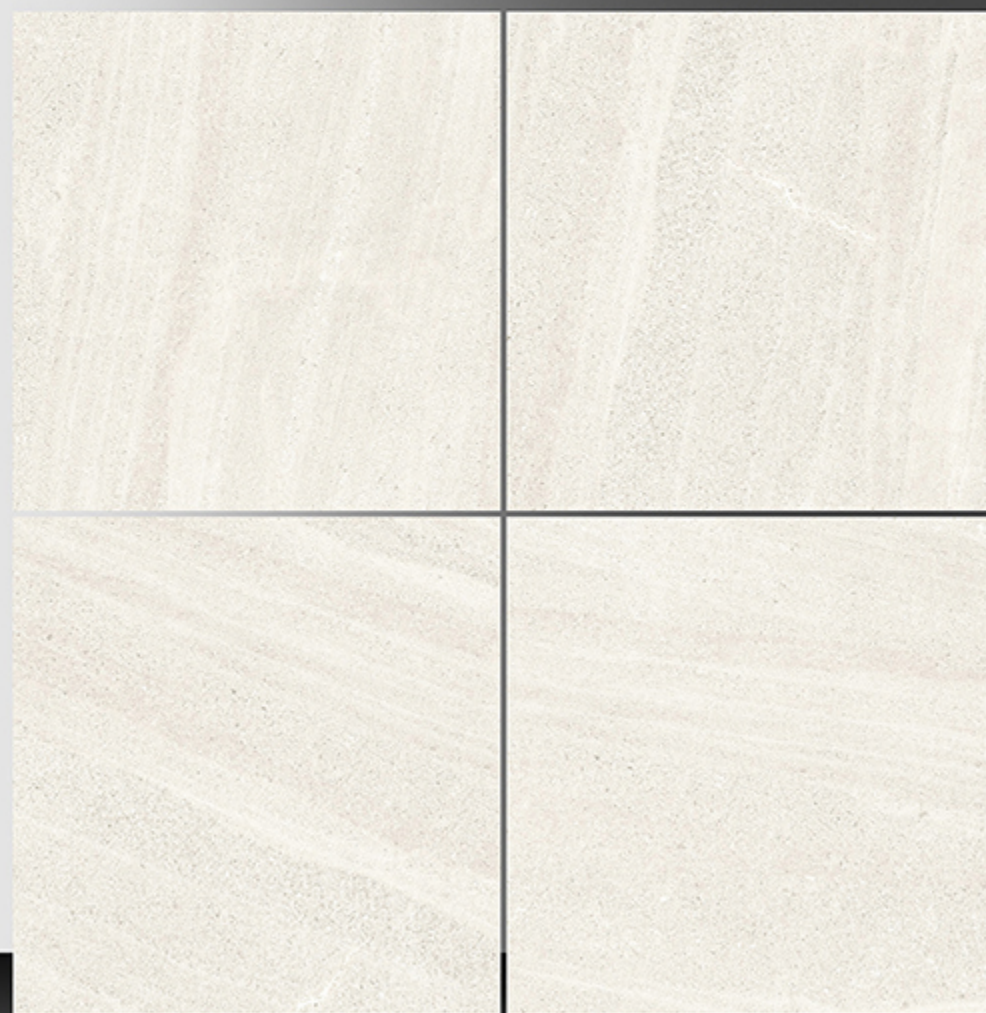

WHITE BODY

PORCELAIN TILES

600X600 mm

3009

Matt Plain Series

WHITE BODY

PORCELAIN TILES

600X600 mm