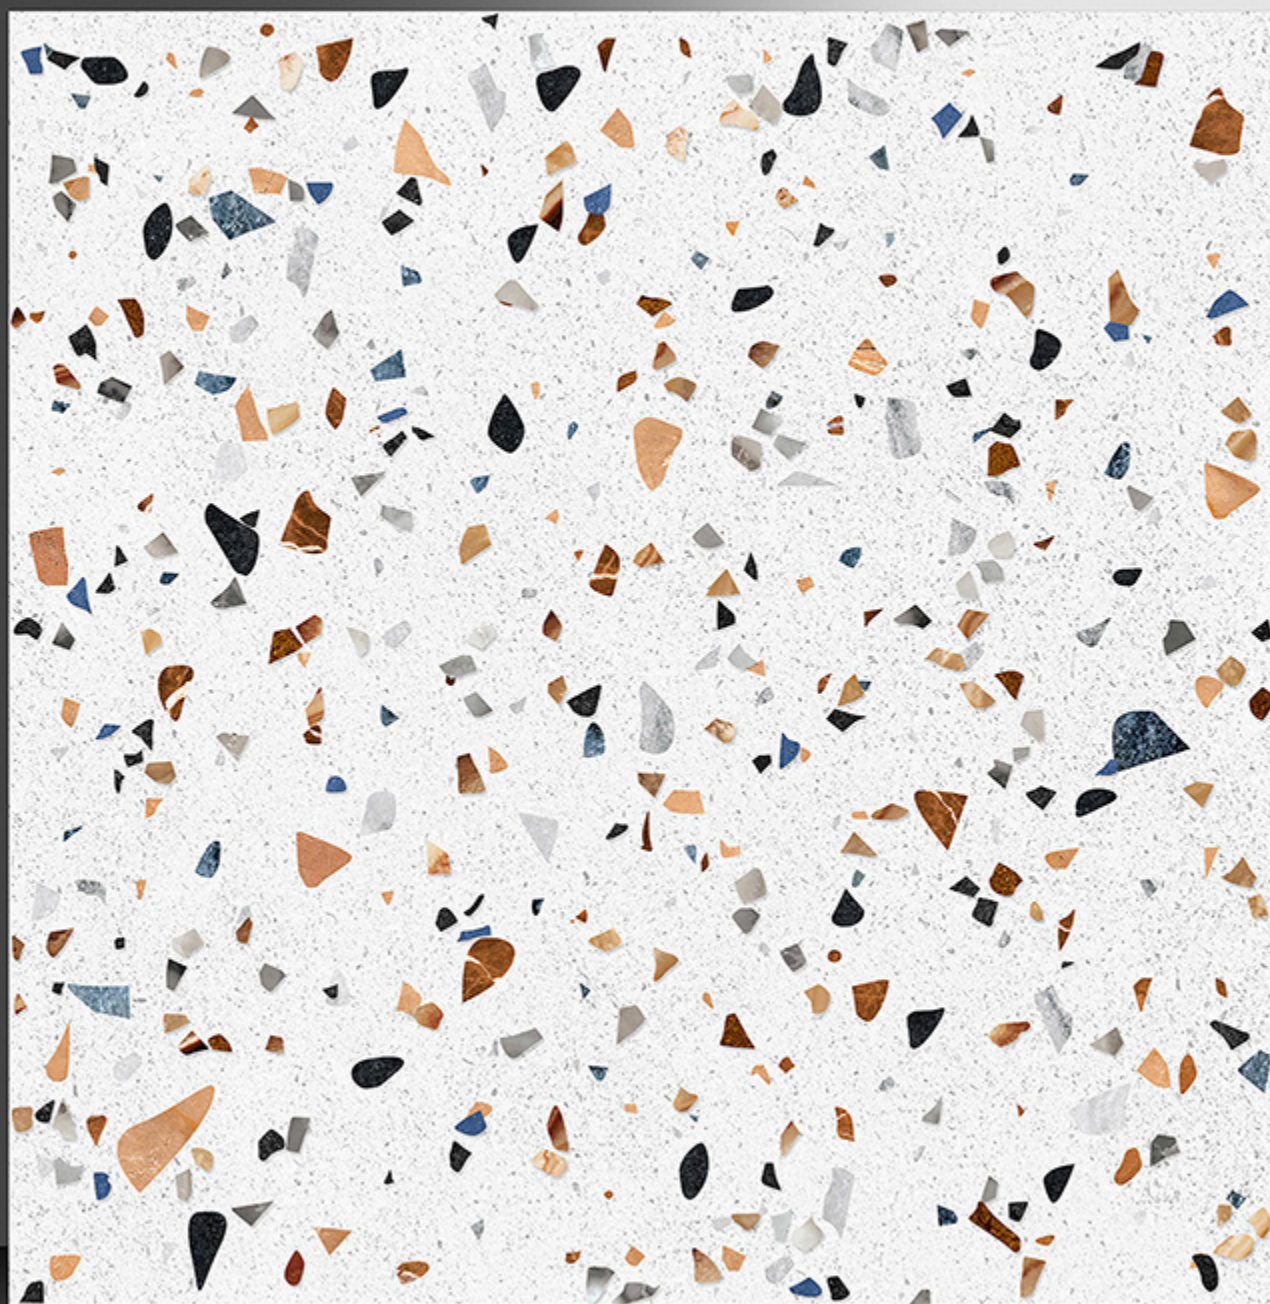

Mat Plain Series

Light

Dark

WHITE BODY

PORCELAIN TILES

600X600 mm

3014

Matt Plain Series