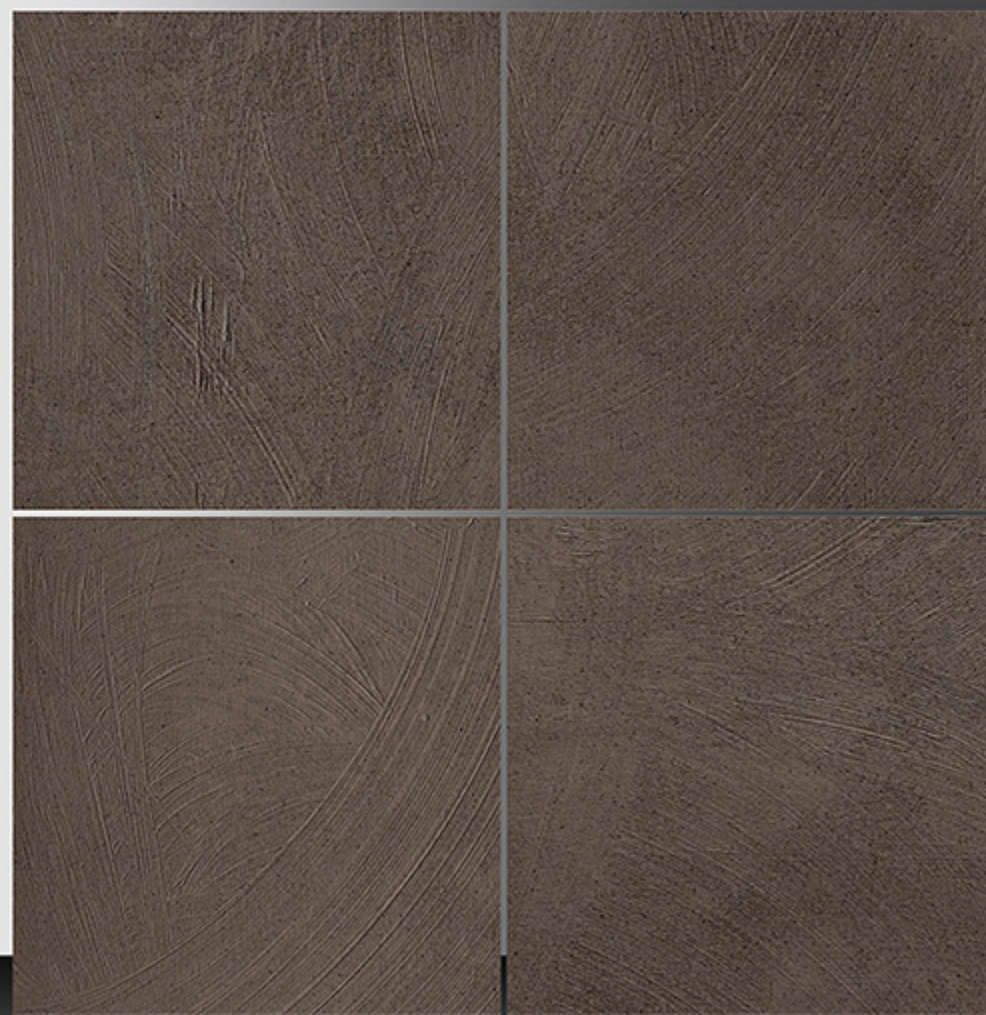

WHITE BODY

PORCELAIN TILES

600X600 mm

3038

Matt Plain Series

WHITE BODY

PORCELAIN TILES

600X600 mm