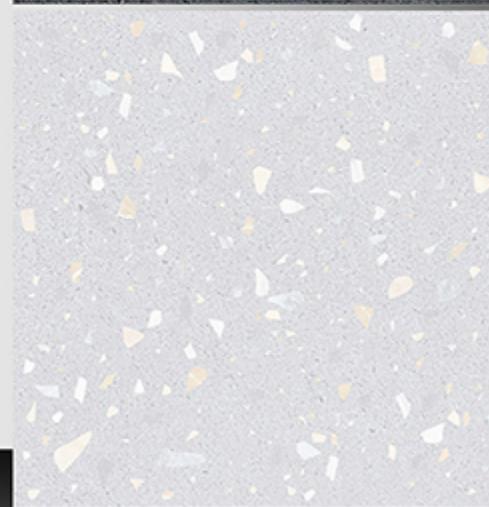

Mat Plain Series

Light

Dark

WHITE BODY

PORCELAIN TILES

600X600 mm

3014

Matt Plain Series