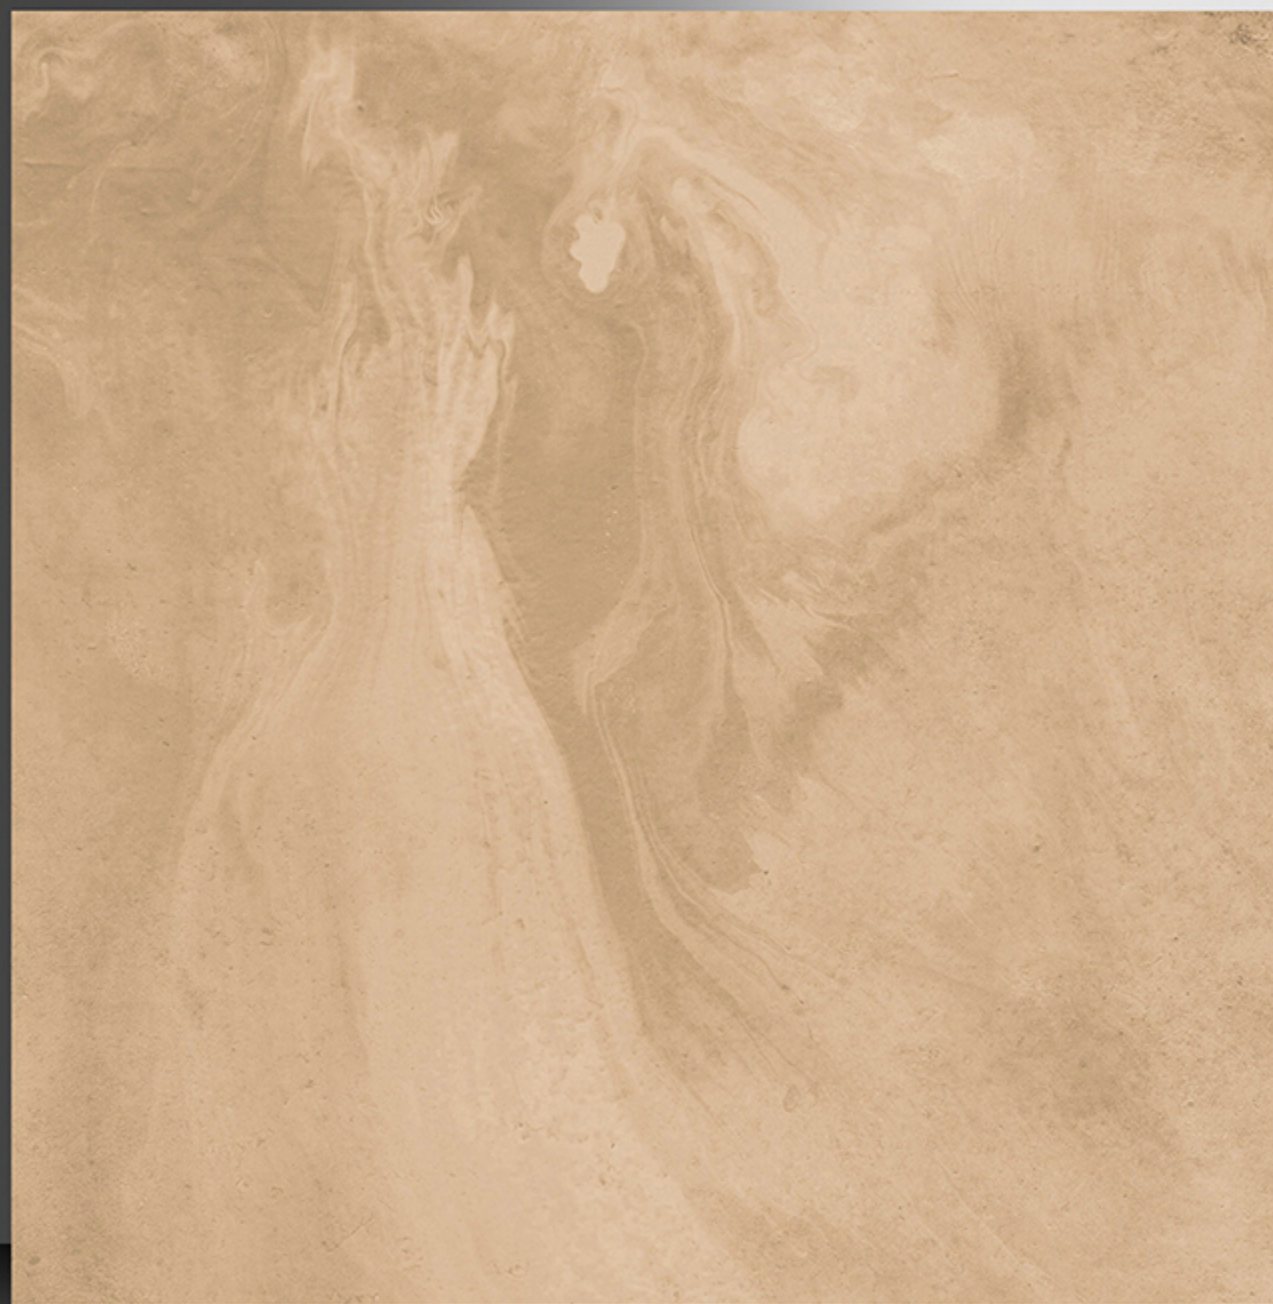

WHITE BODY

PORCELAIN TILES

600X600 mm