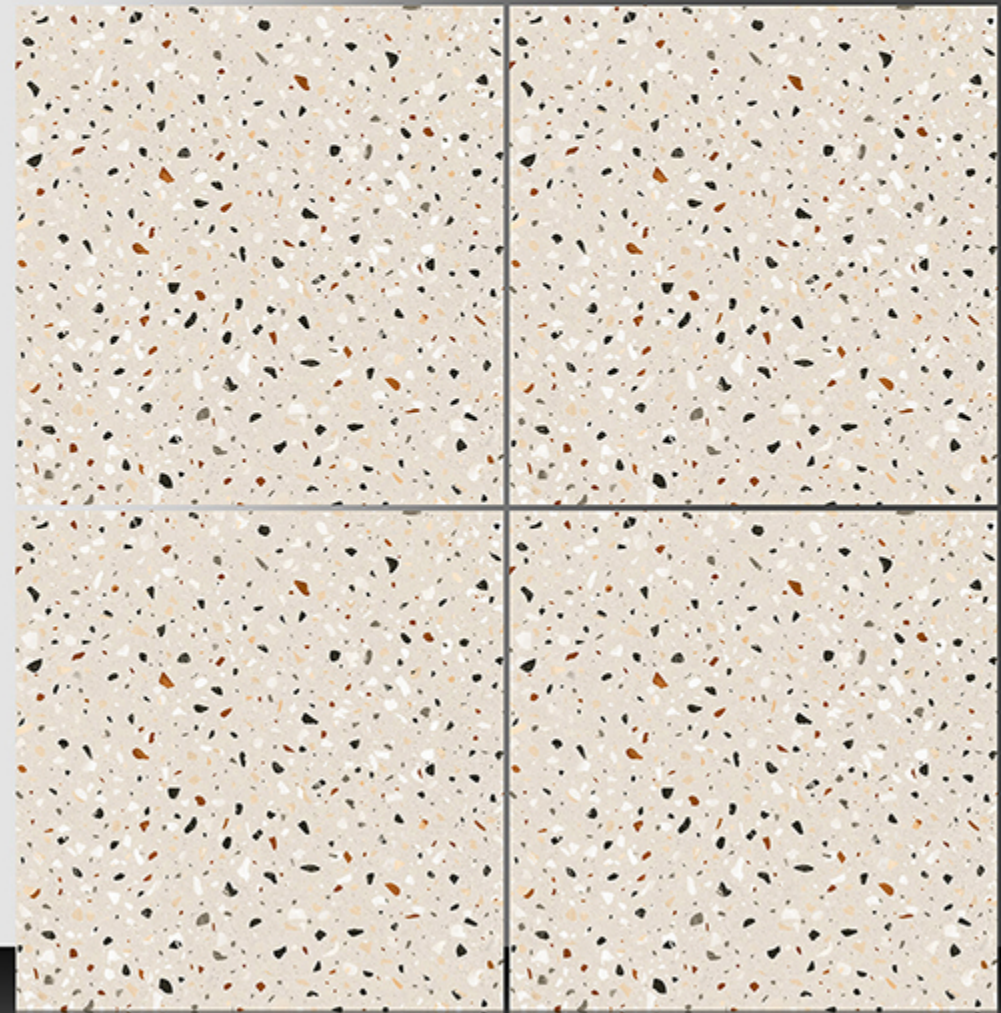

WHITE BODY

PORCELAIN TILES

600X600 mm

3015

Matt Plain Series

WHITE BODY

PORCELAIN TILES

600X600 mm