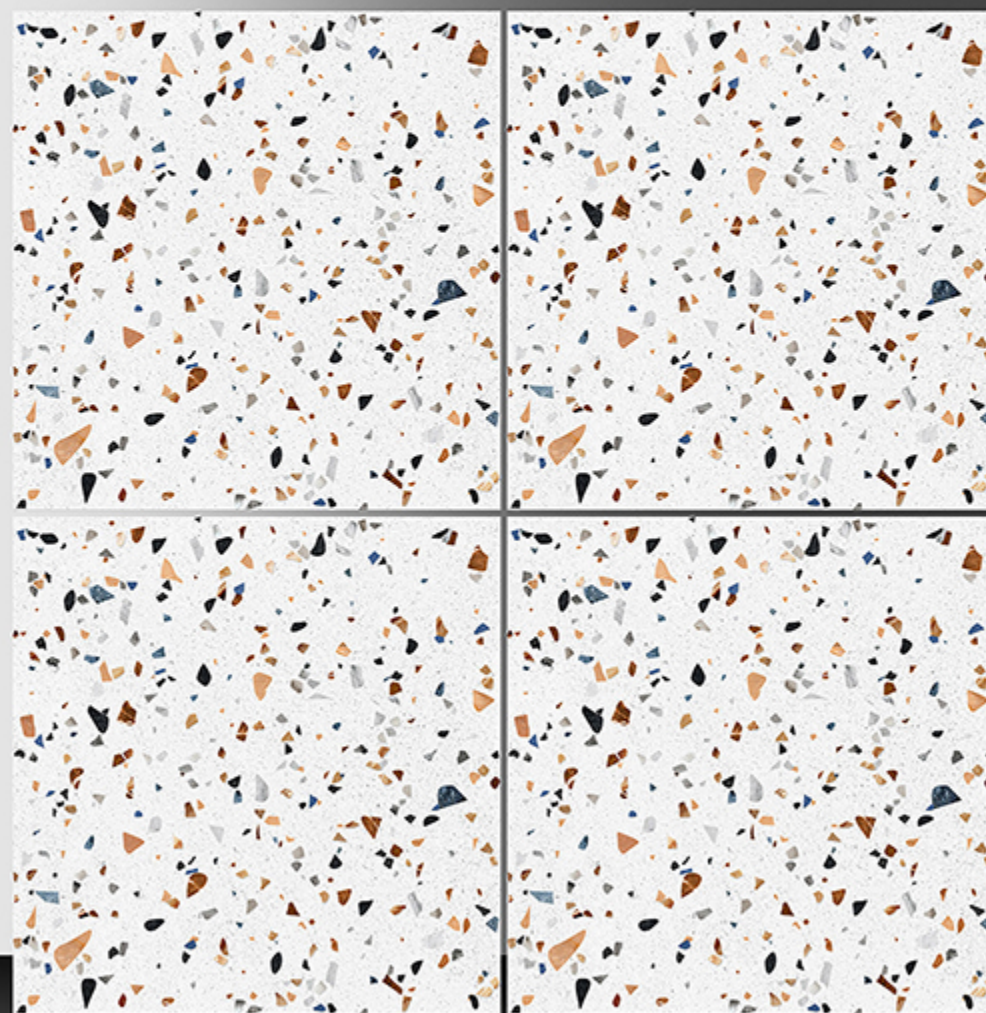

Mat Plain Series

Light

Dark

WHITE BODY

PORCELAIN TILES

600X600 mm

3014

Matt Plain Series