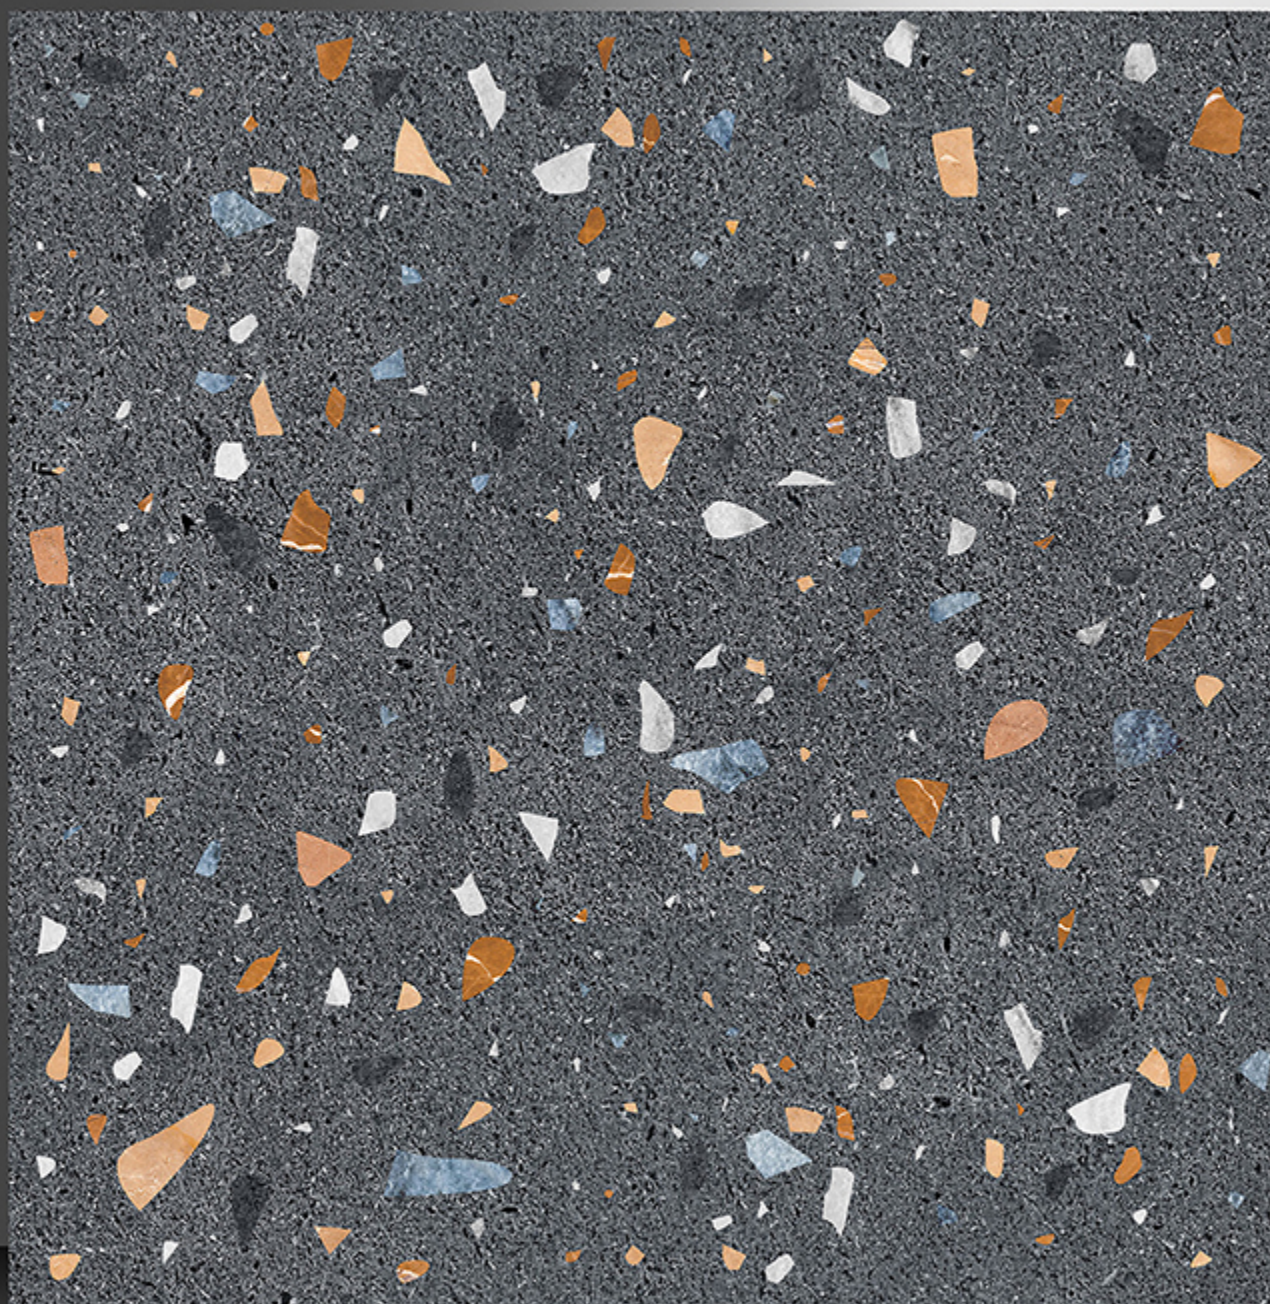

WHITE BODY

PORCELAIN TILES

600X600 mm