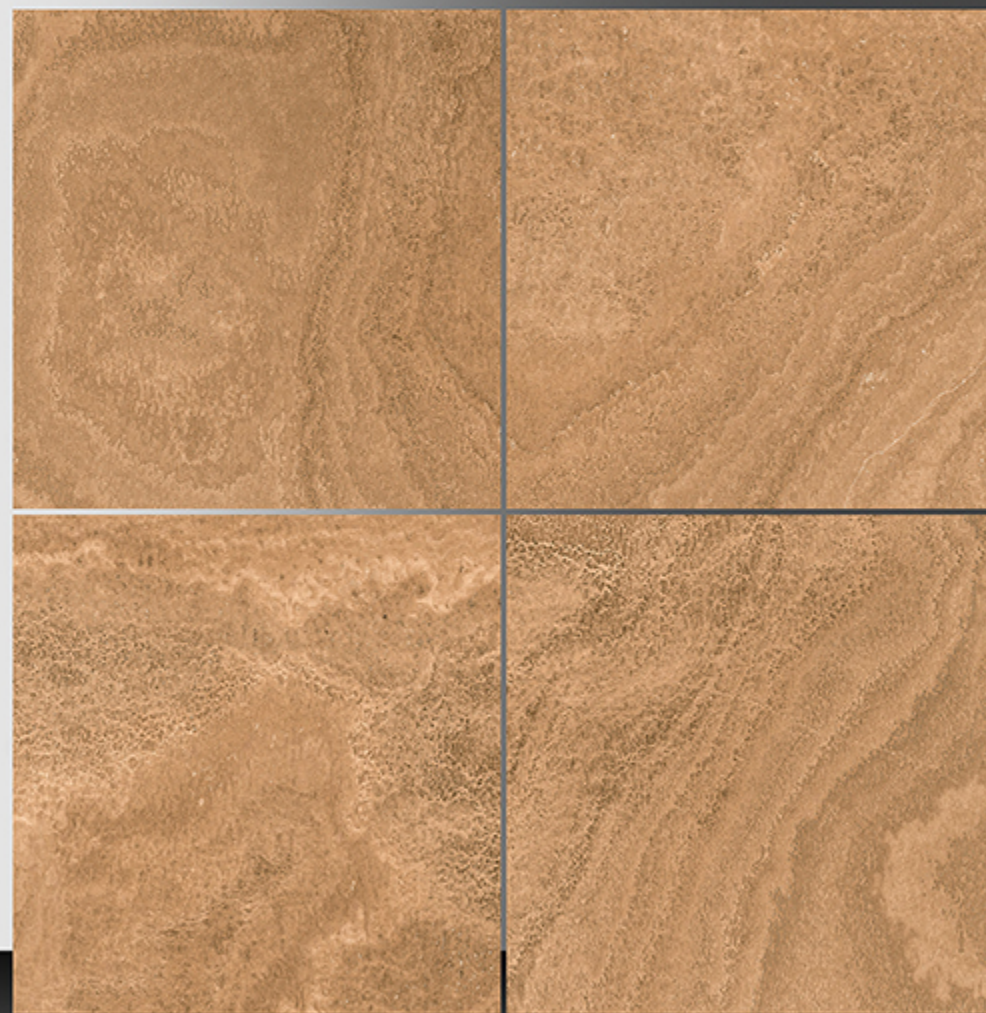

WHITE BODY

PORCELAIN TILES

600X600 mm

3001

Matt Plain Series

WHITE BODY

PORCELAIN TILES

600X600 mm