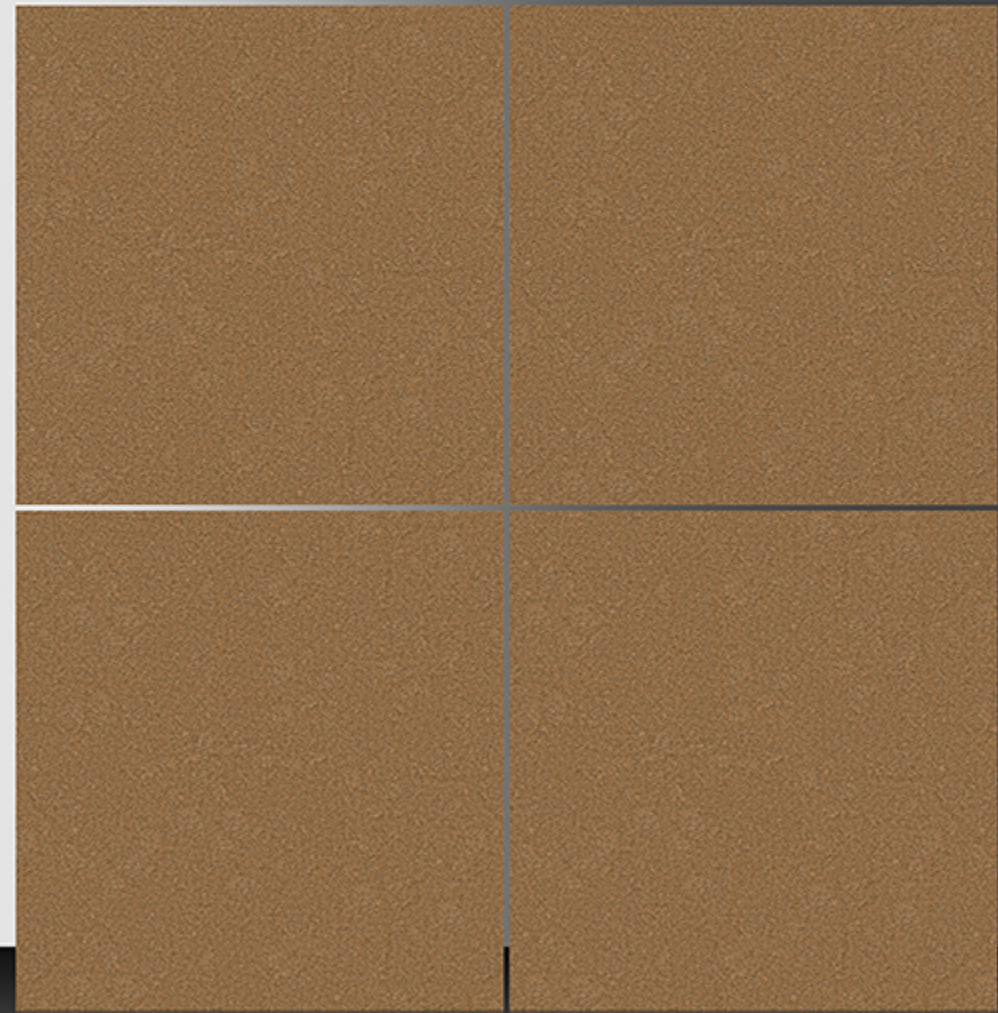

600X600 mm

3049

Matt Plain Series

WHITE BODY

PORCELAIN TILES

600X600 mm

3050

Matt Plain Series