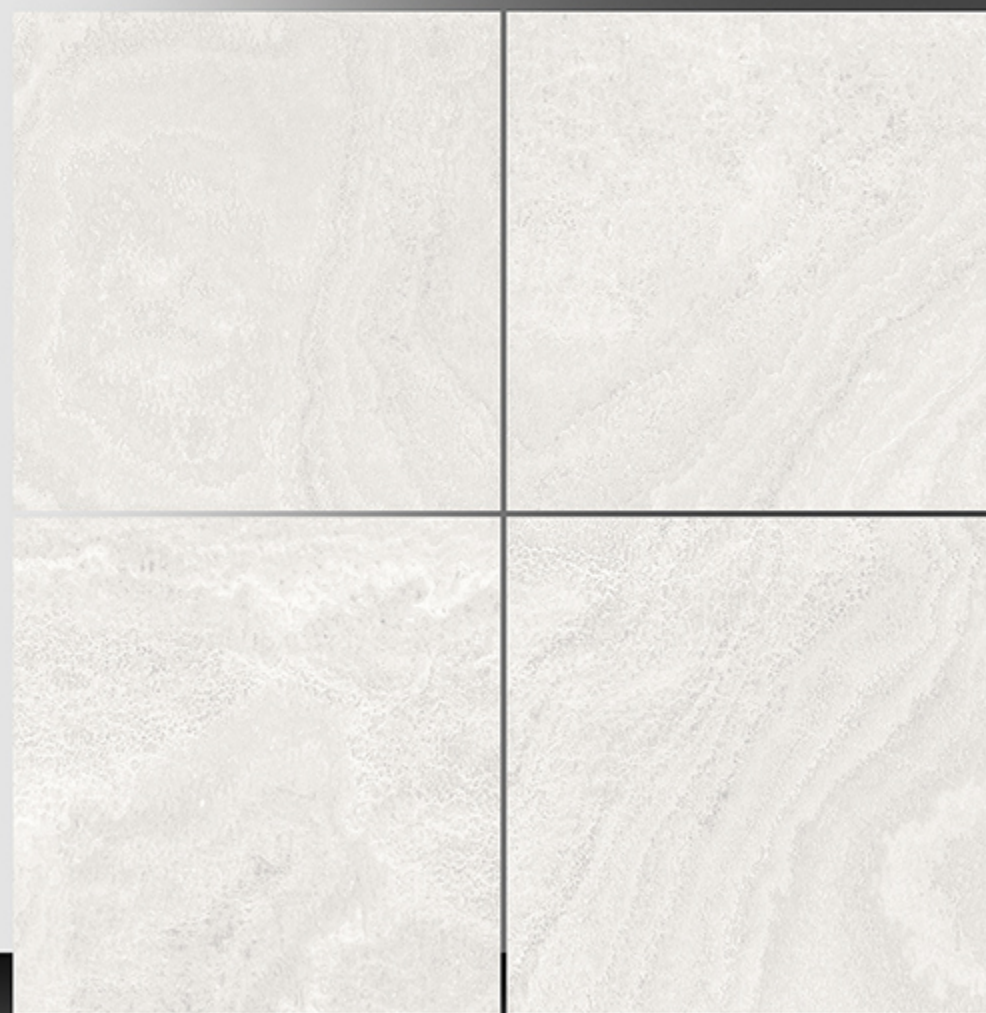

3002

Matt Plain Series

WHITE BODY

PORCELAIN TILES

600X600 mm

3003

Matt Plain Series

WHITE BODY