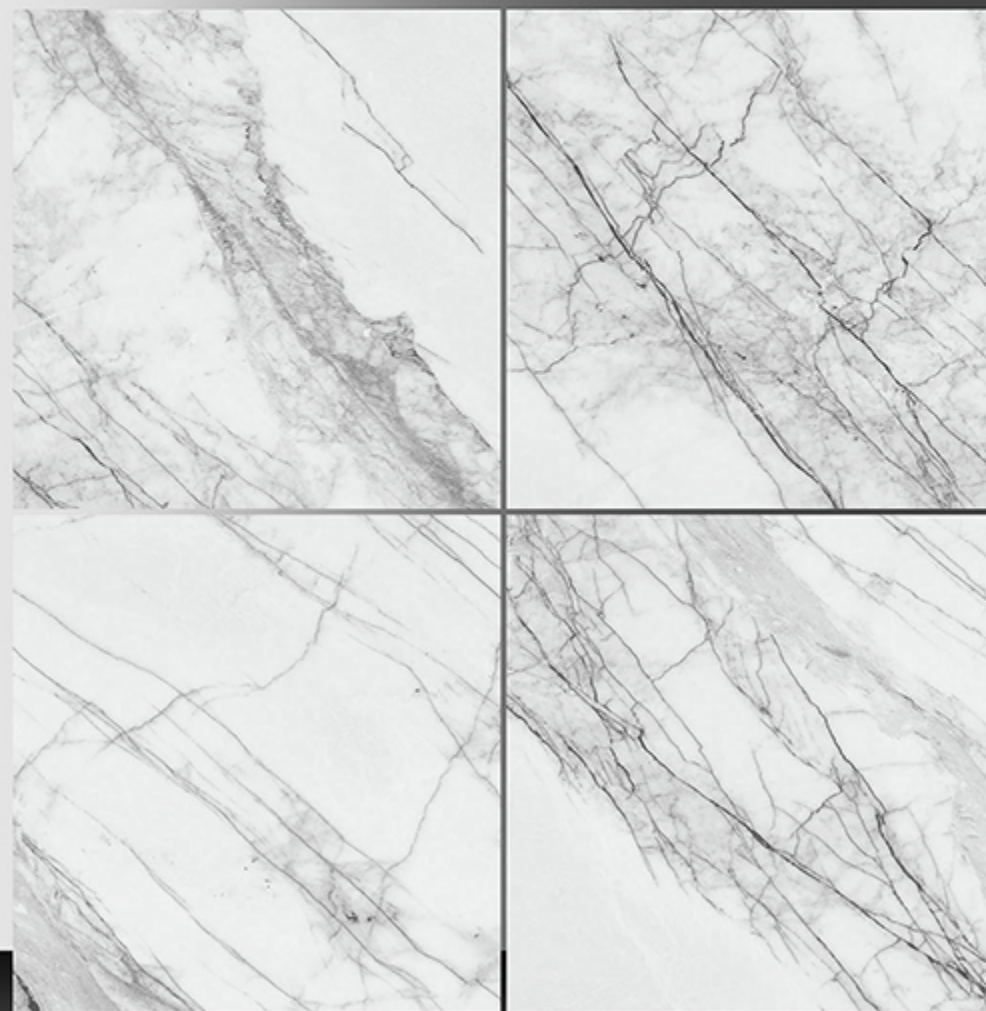

8007

Marble Series