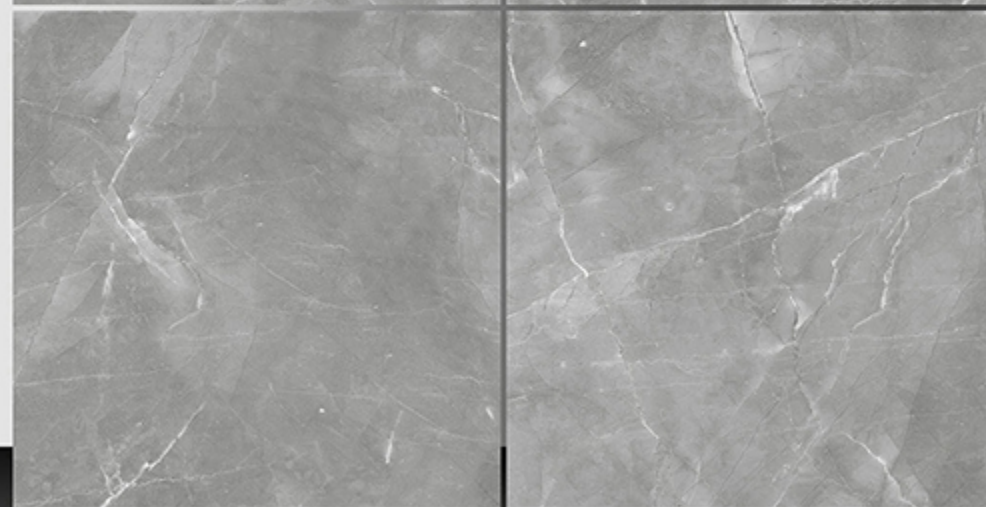

8036

Marble Series