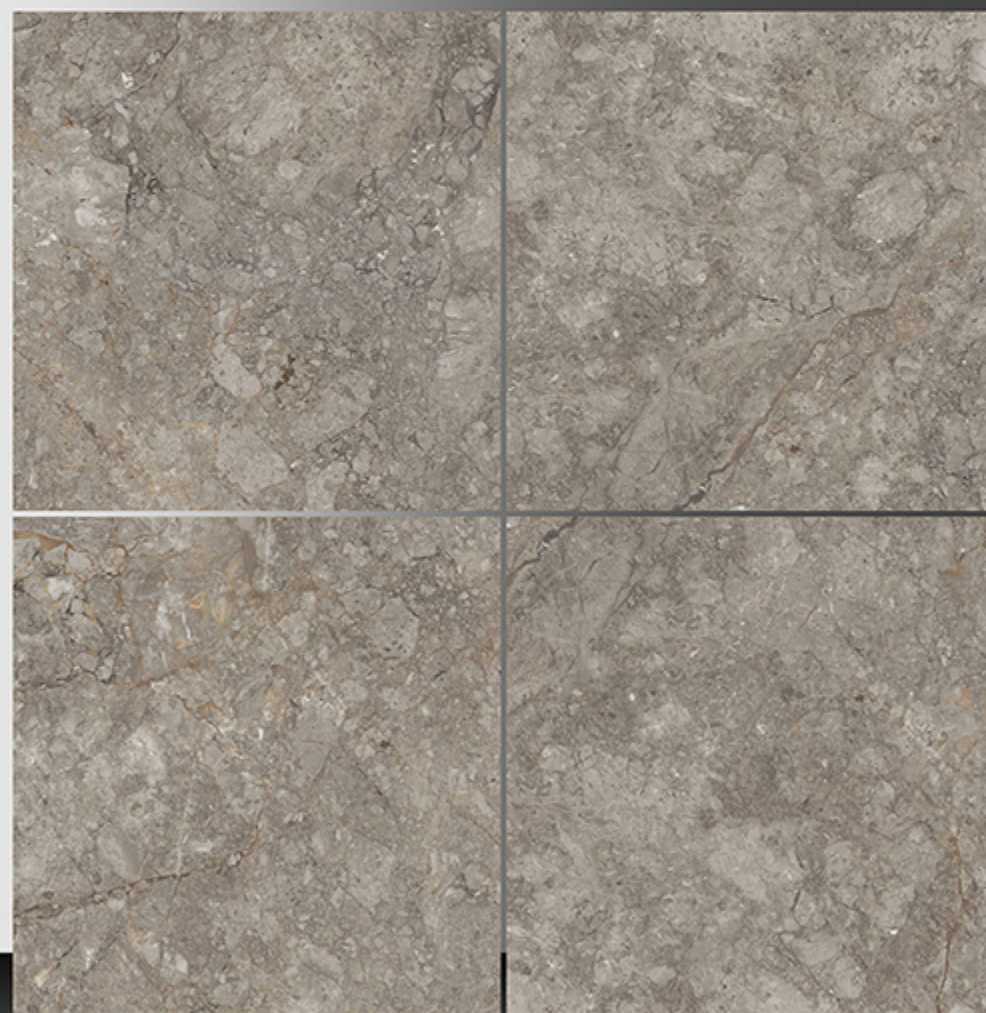

600X600 mm

8039

Marble Series

WHITE BODY

PORCELAIN TILES

600X600 mm

8040

Marble Series