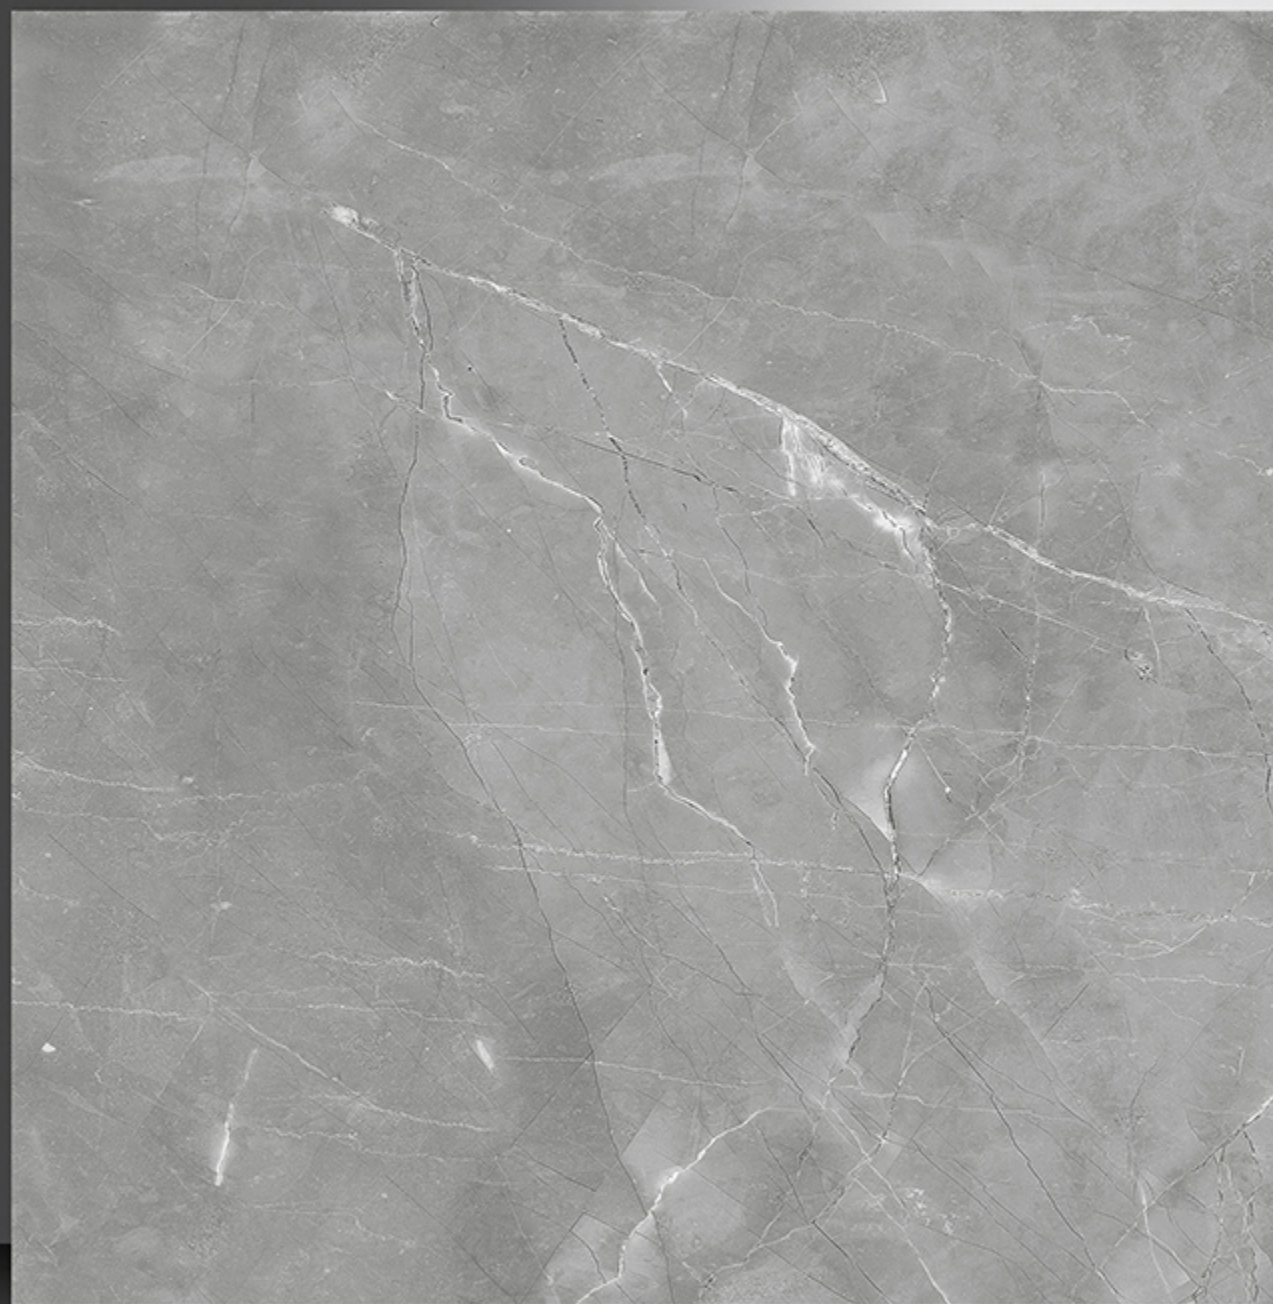

WHITE BODY

PORCELAIN TILES

600X600 mm