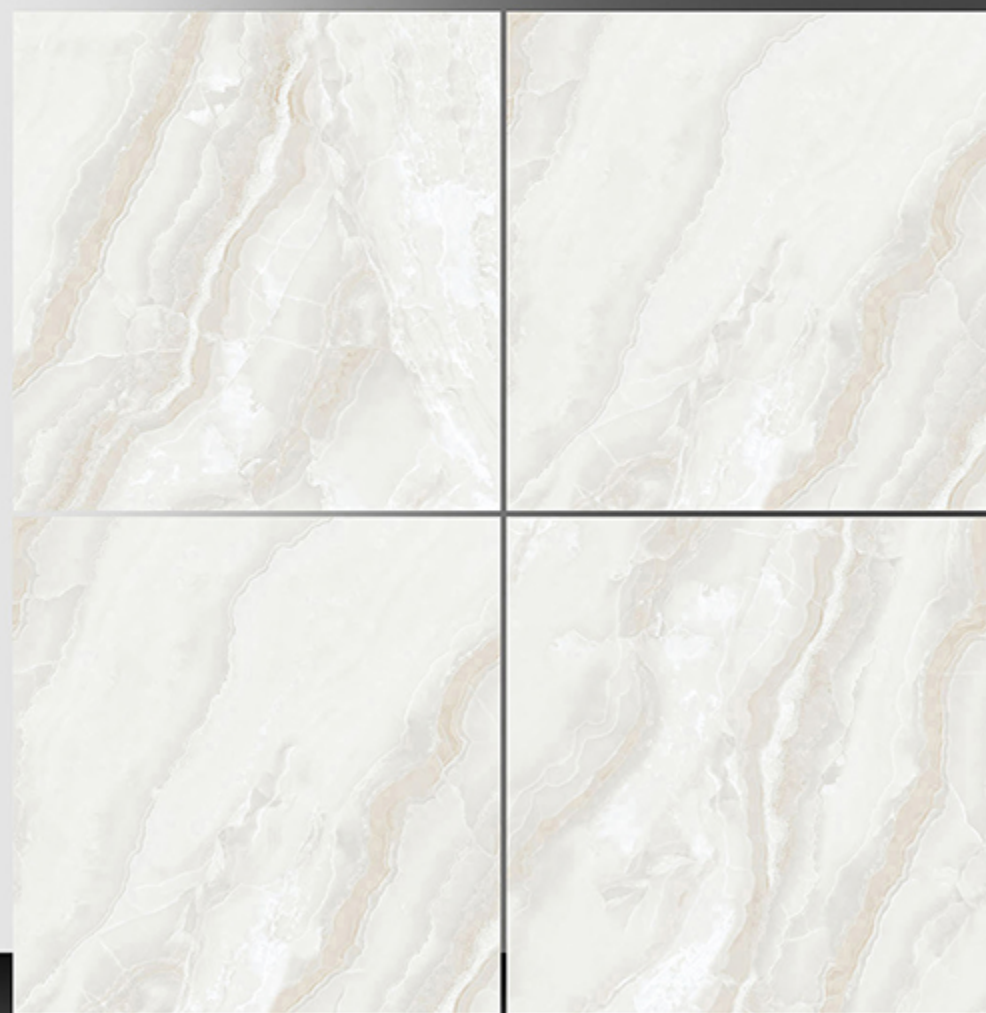

8023

Marble Series