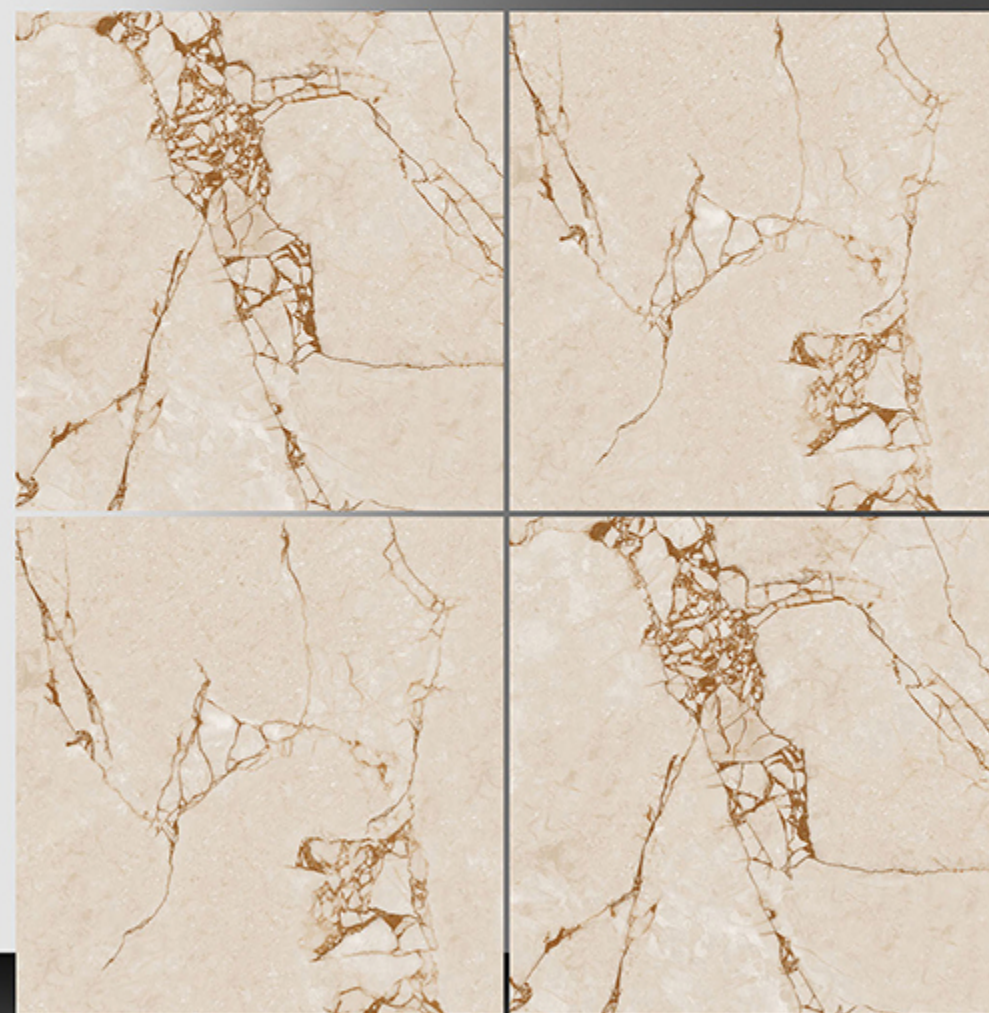

8012

Marble Series