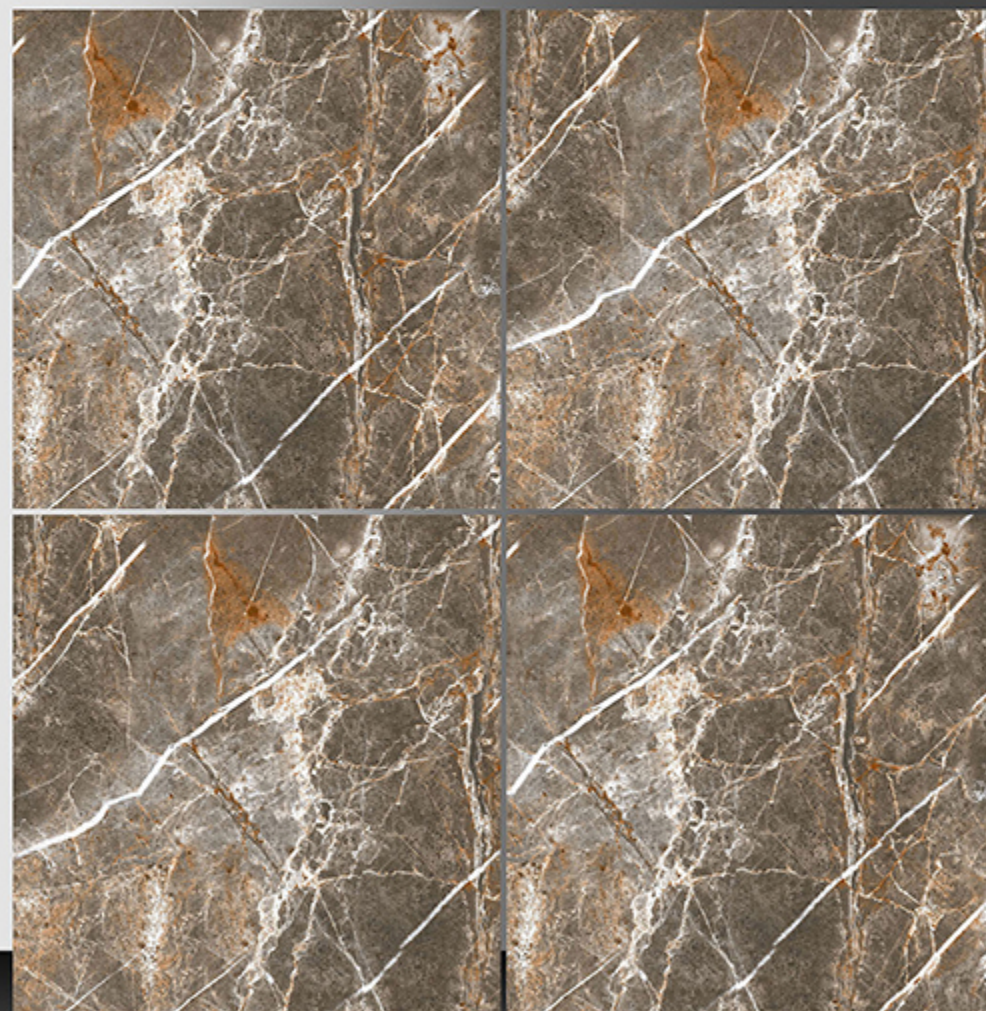

8042

Marble Series

WHITE BODY

PORCELAIN TILES

600X600 mm

8043

Marble Series

WHITE BODY