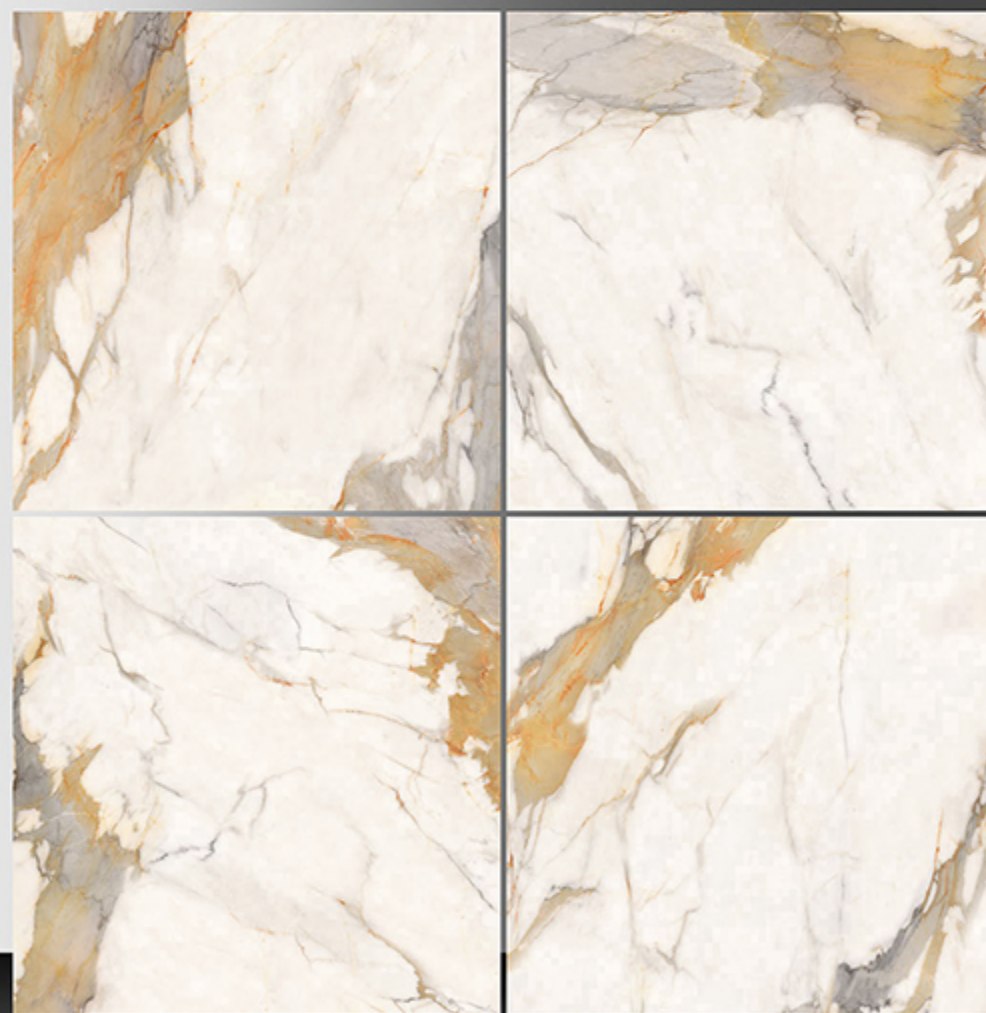

WHITE BODY

PORCELAIN TILES

600X600 mm

8049

Marble Series

WHITE BODY

PORCELAIN TILES

600X600 mm