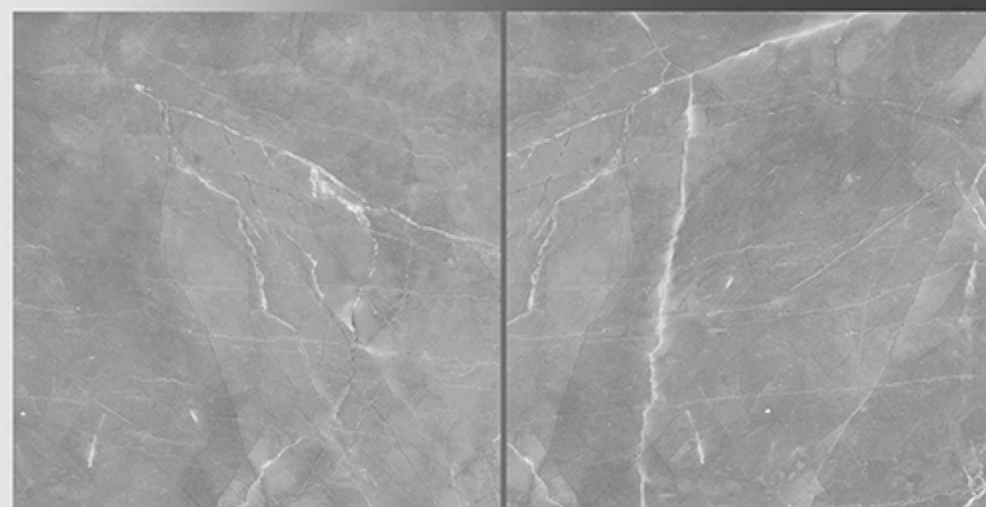

8036

Marble Series