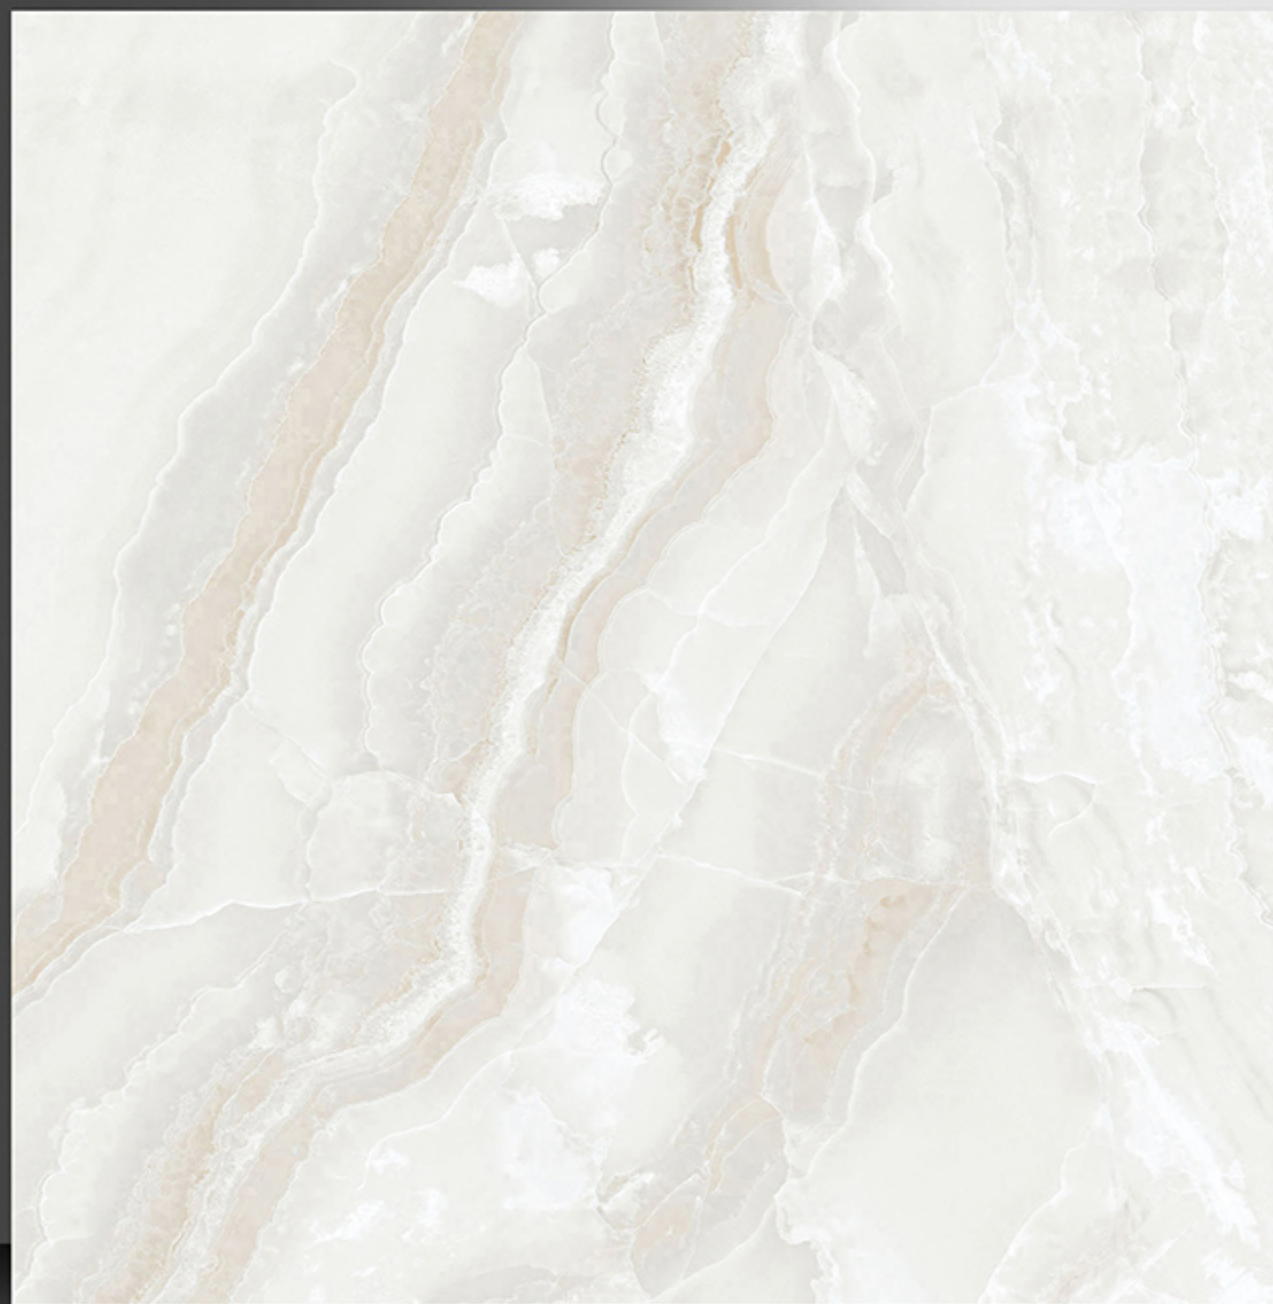

WHITE BODY

PORCELAIN TILES

600X600 mm