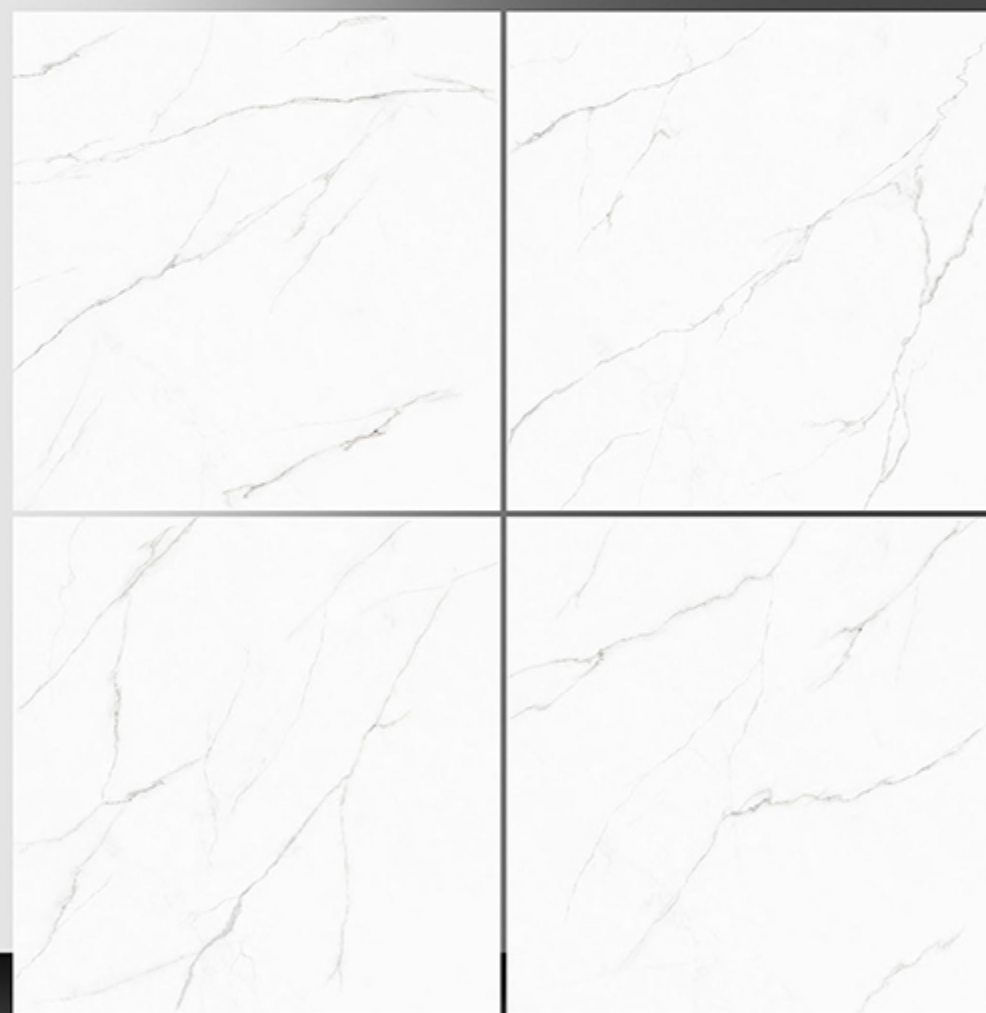

8020

Marble Series