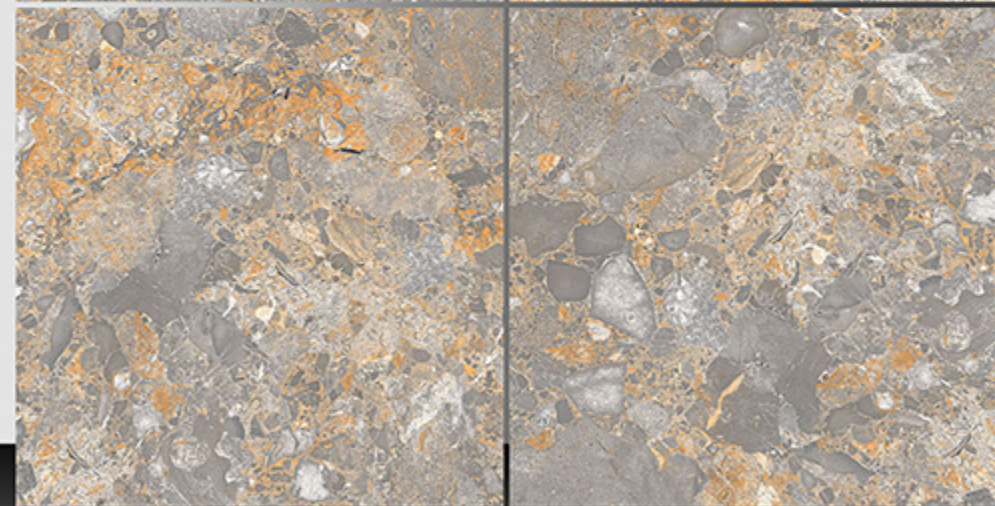

8010

Marble Series