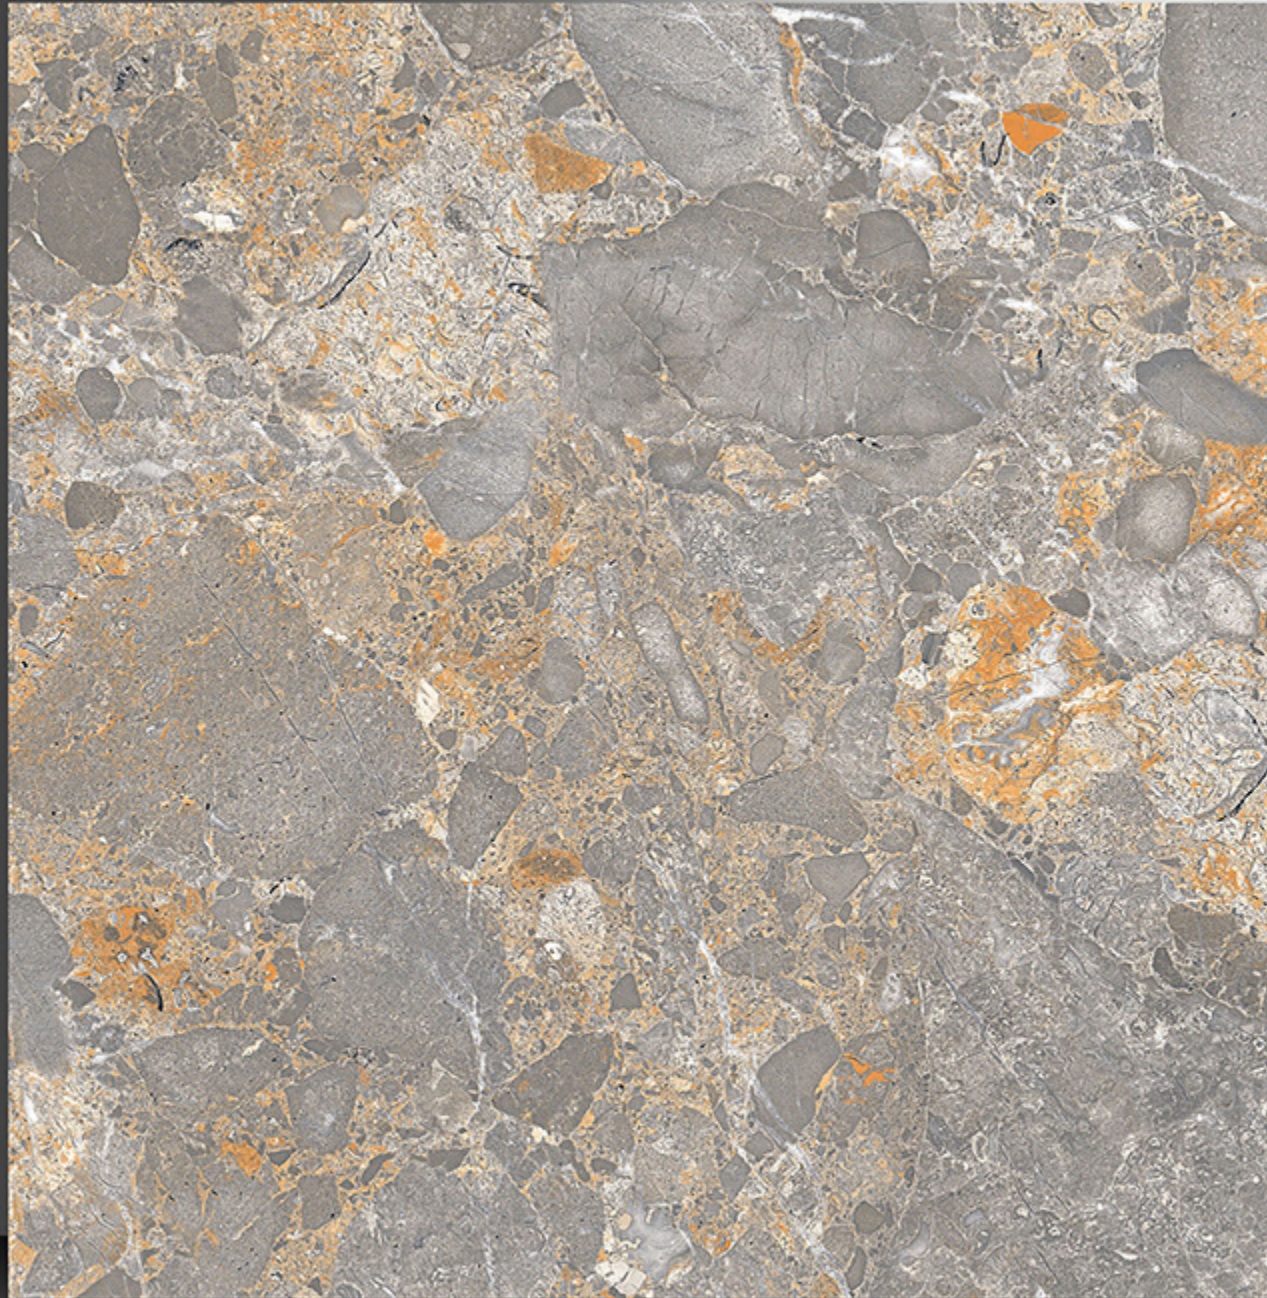

WHITE BODY

PORCELAIN TILES

600X600 mm

8009

Marble Series

WHITE BODY

PORCELAIN TILES

600X600 mm