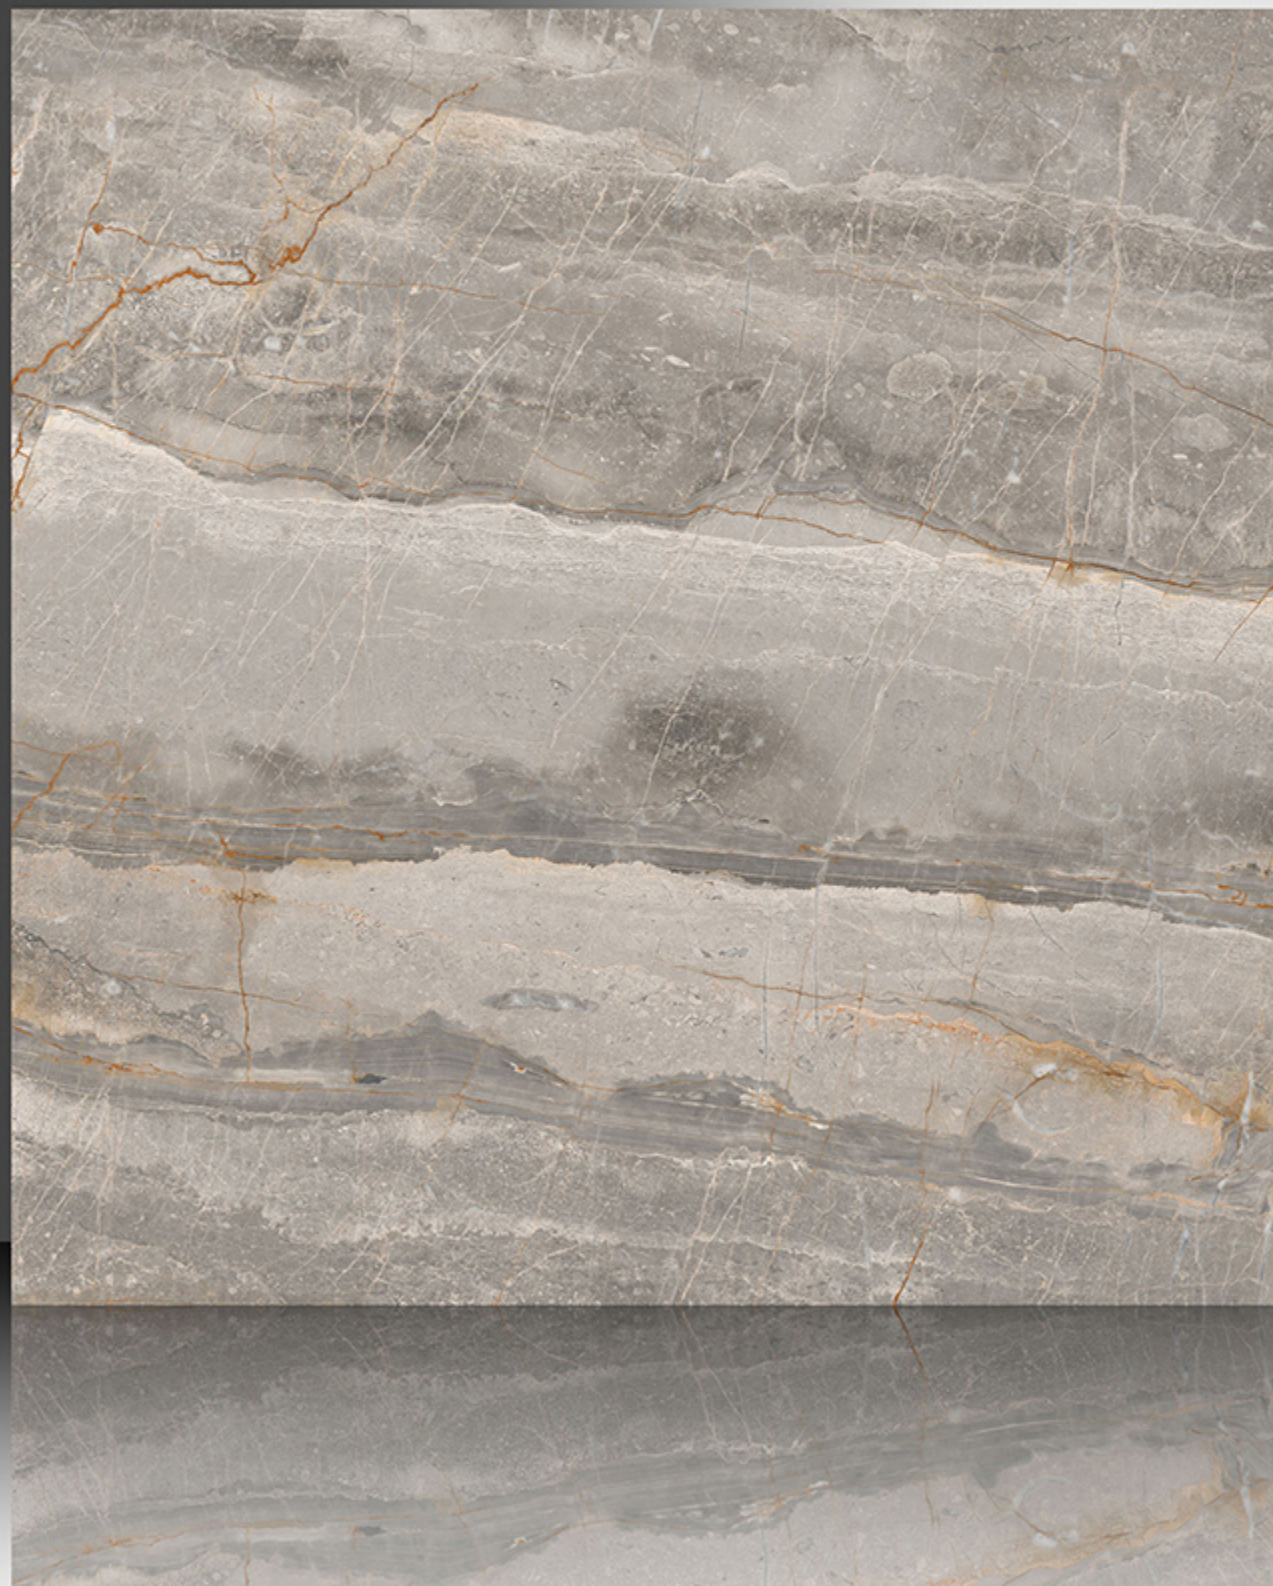

WHITE BODY

PORCELAIN TILES

600X600 mm