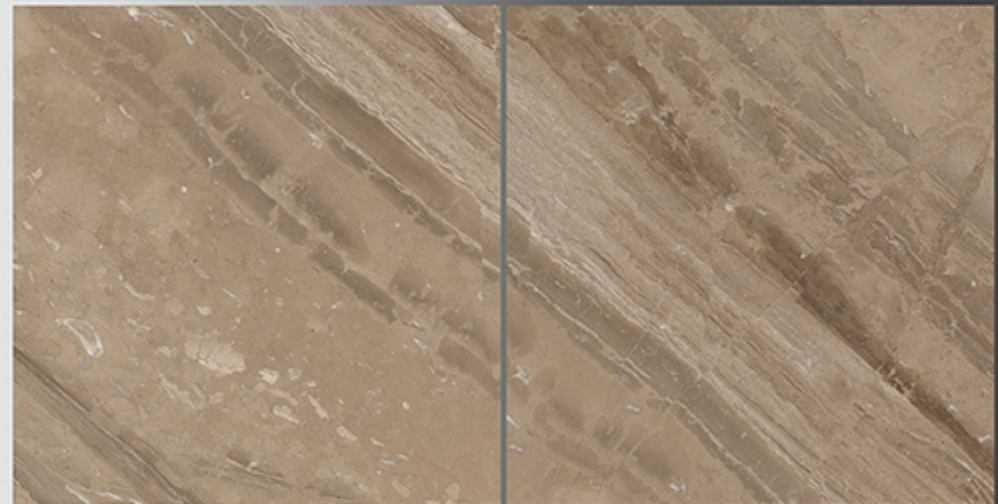

8029

Marble Series