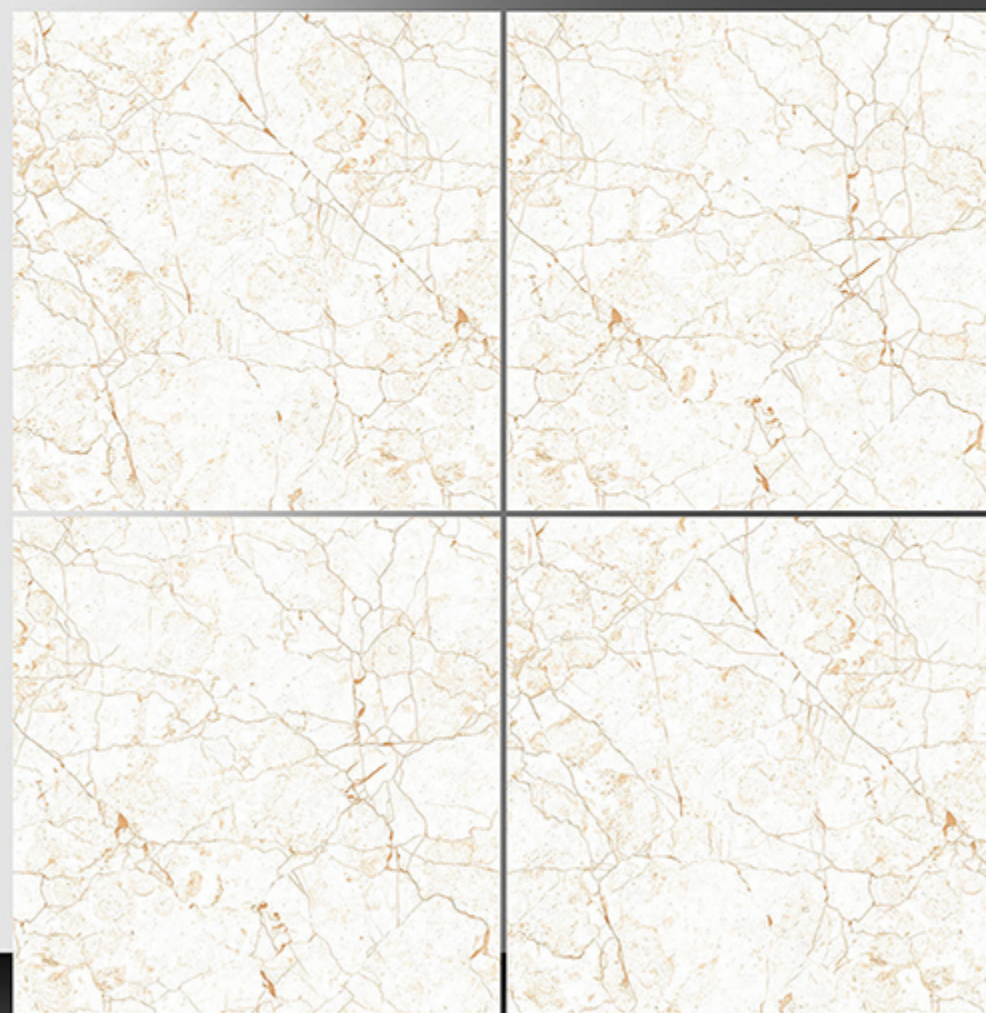

8004

Marble Series