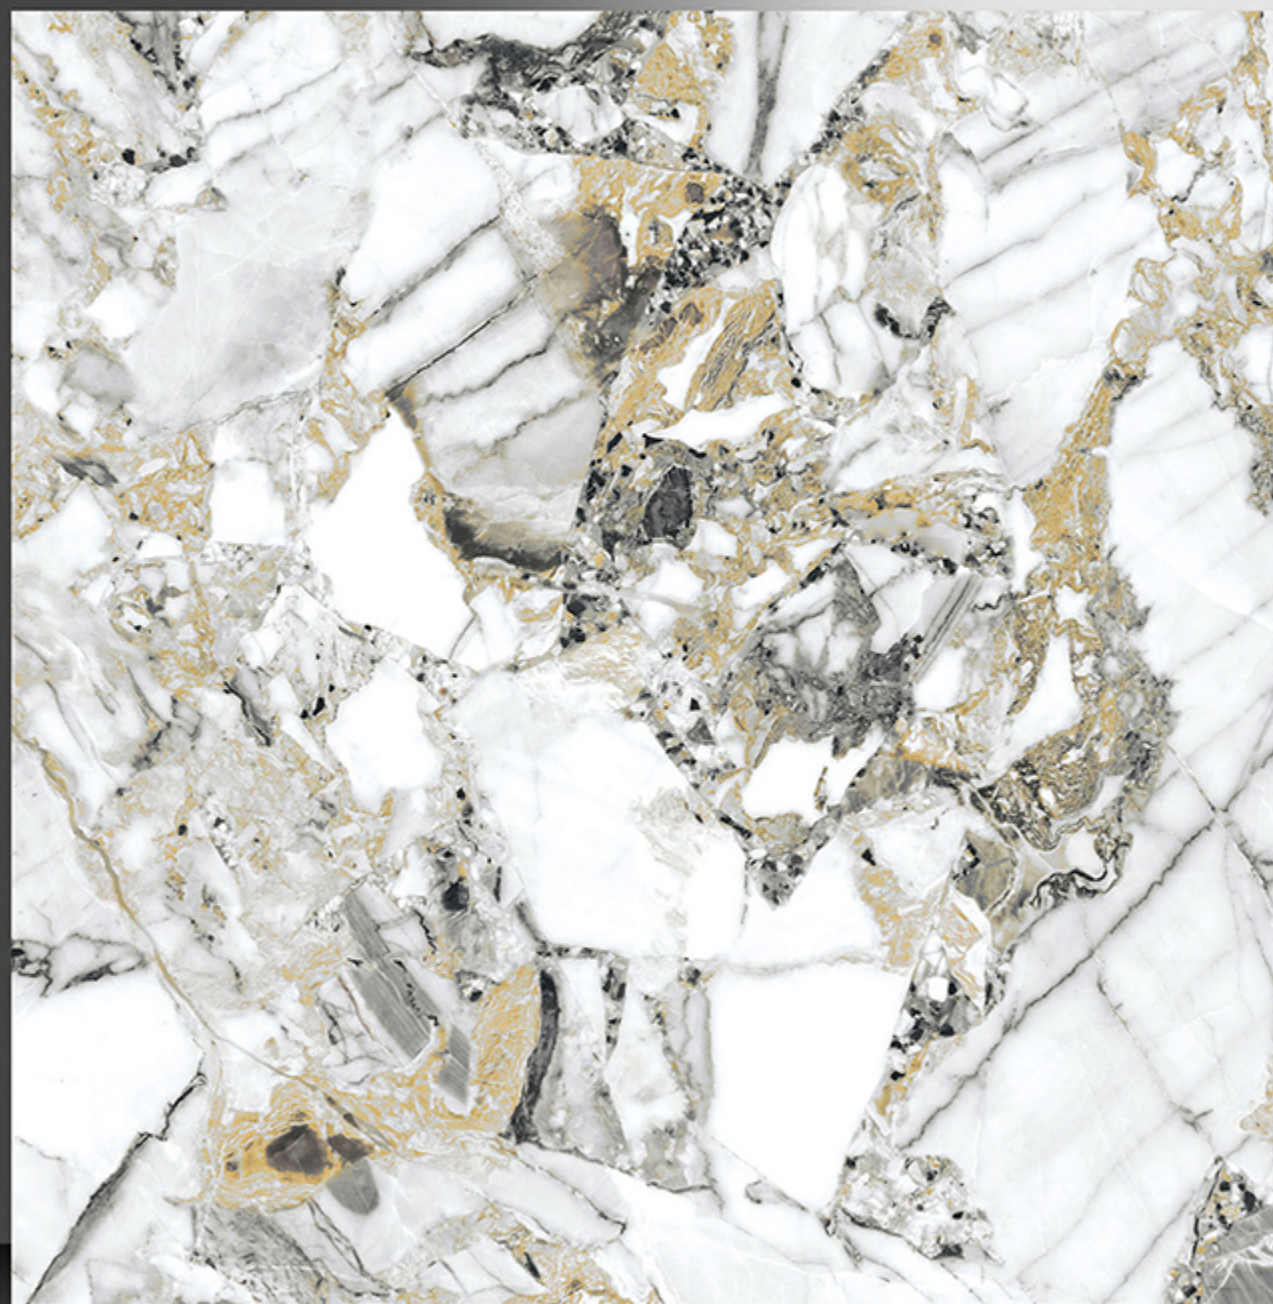

WHITE BODY

PORCELAIN TILES

600X600 mm