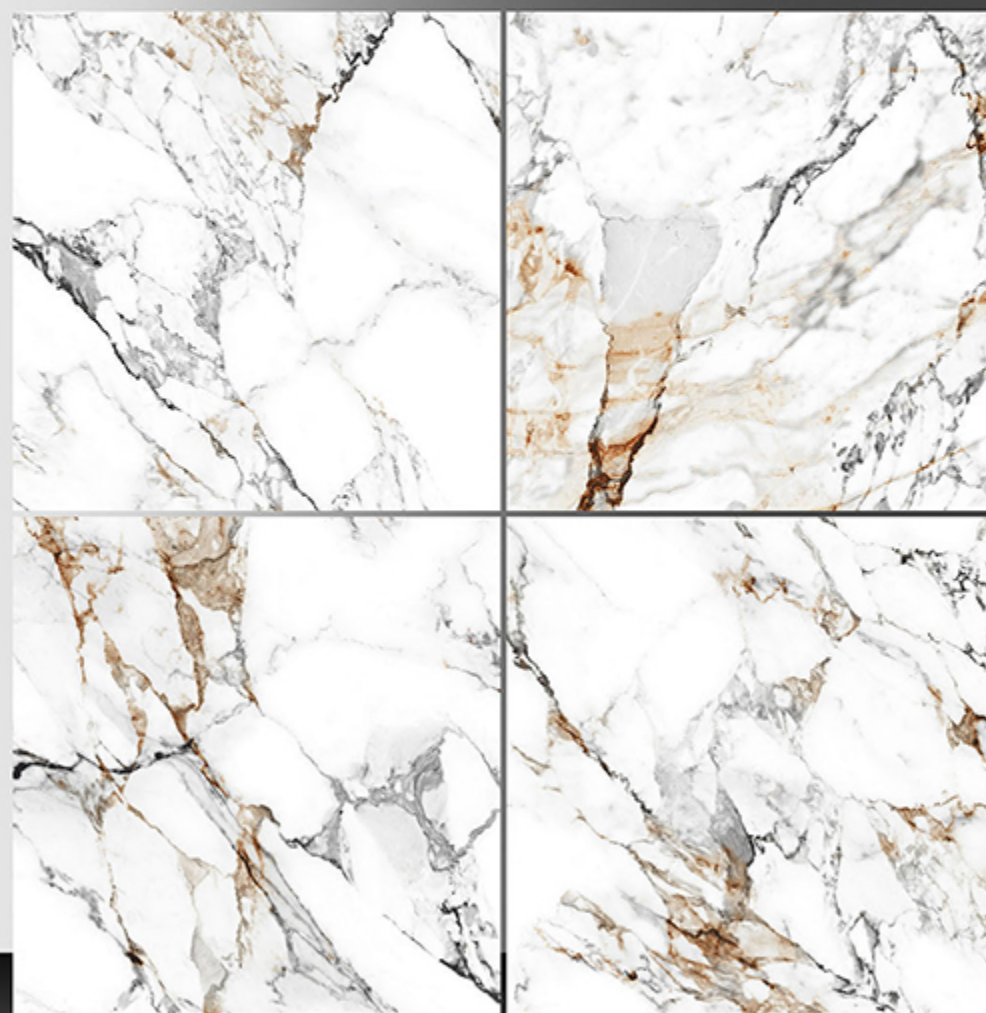

Marble Series

WHITE BODY

PORCELAIN TILES

600X600 mm

8006

Marble Series

WHITE BODY

PORCELAIN TILES