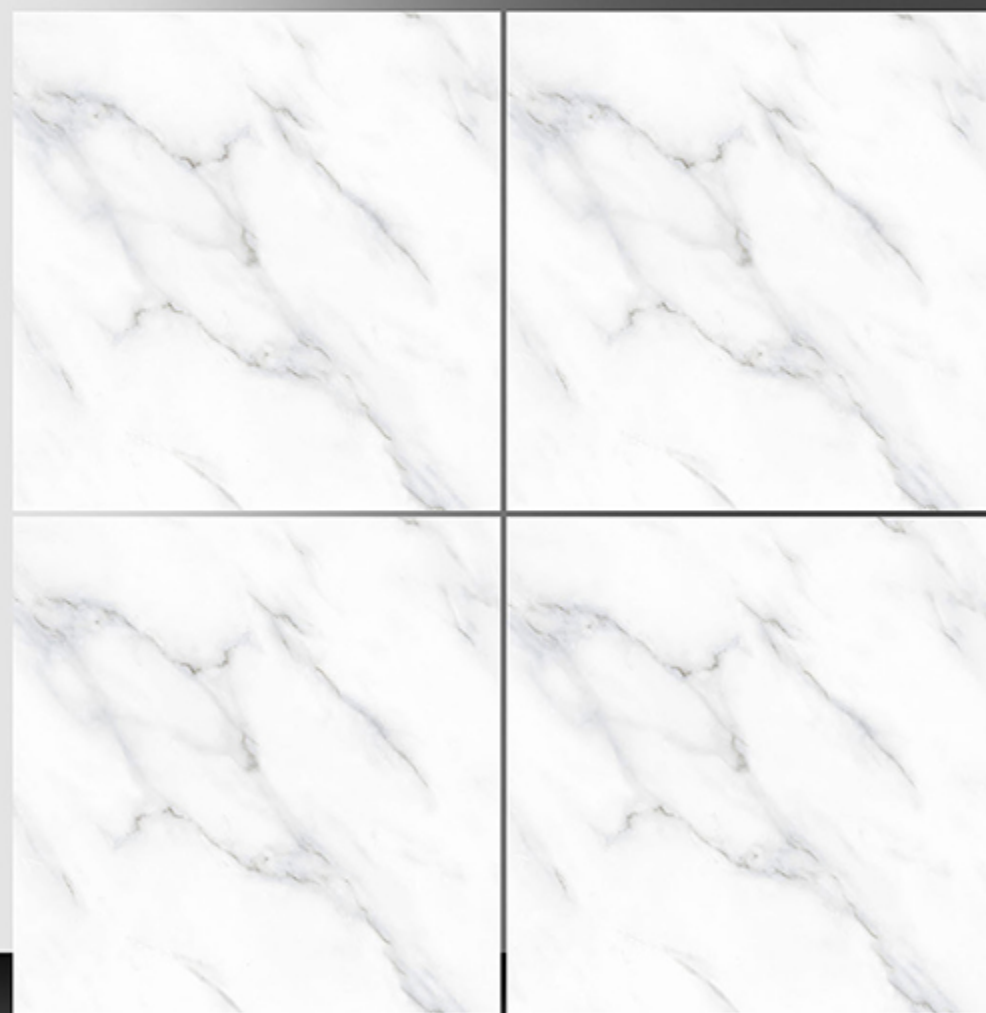

WHITE BODY

PORCELAIN TILES

600X600 mm

8017

Marble Series

WHITE BODY

PORCELAIN TILES

600X600 mm