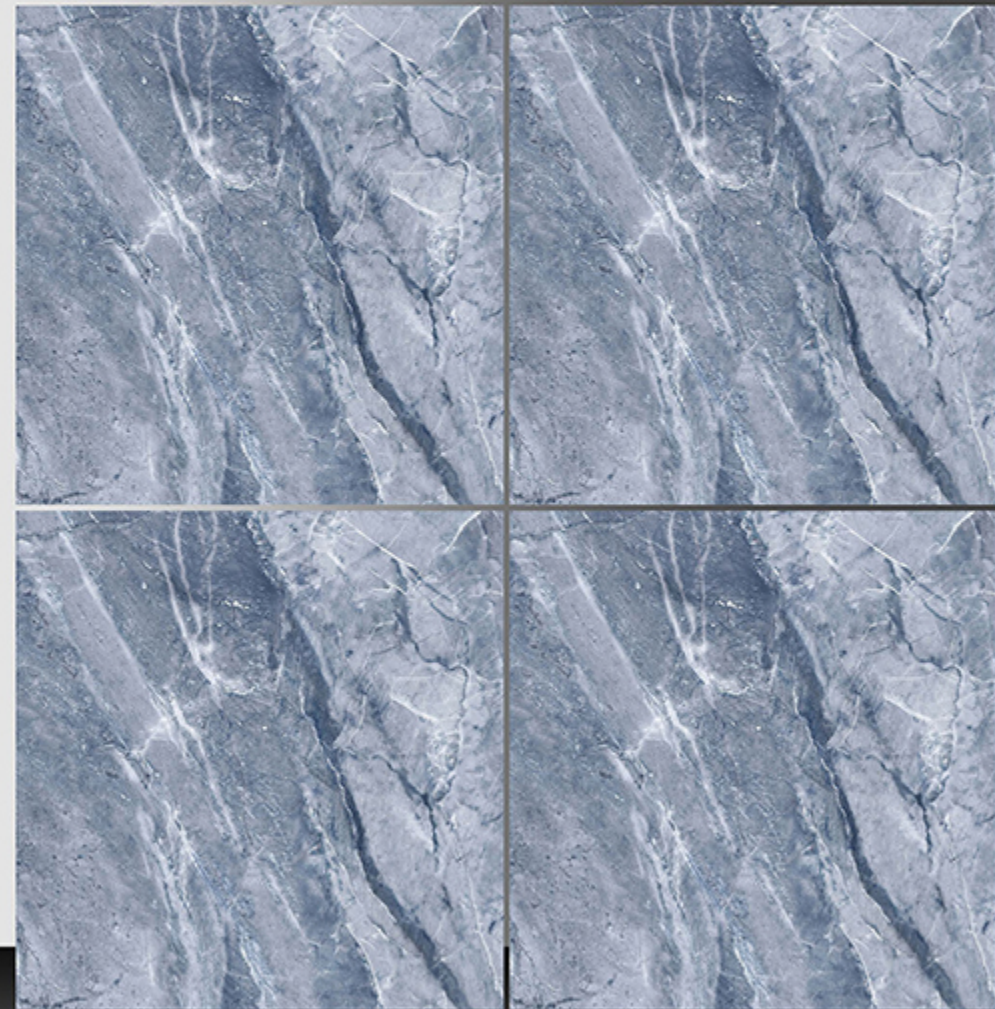

600X600 mm

8031

Marble Series

WHITE BODY

PORCELAIN TILES

600X600 mm

8032

Marble Series