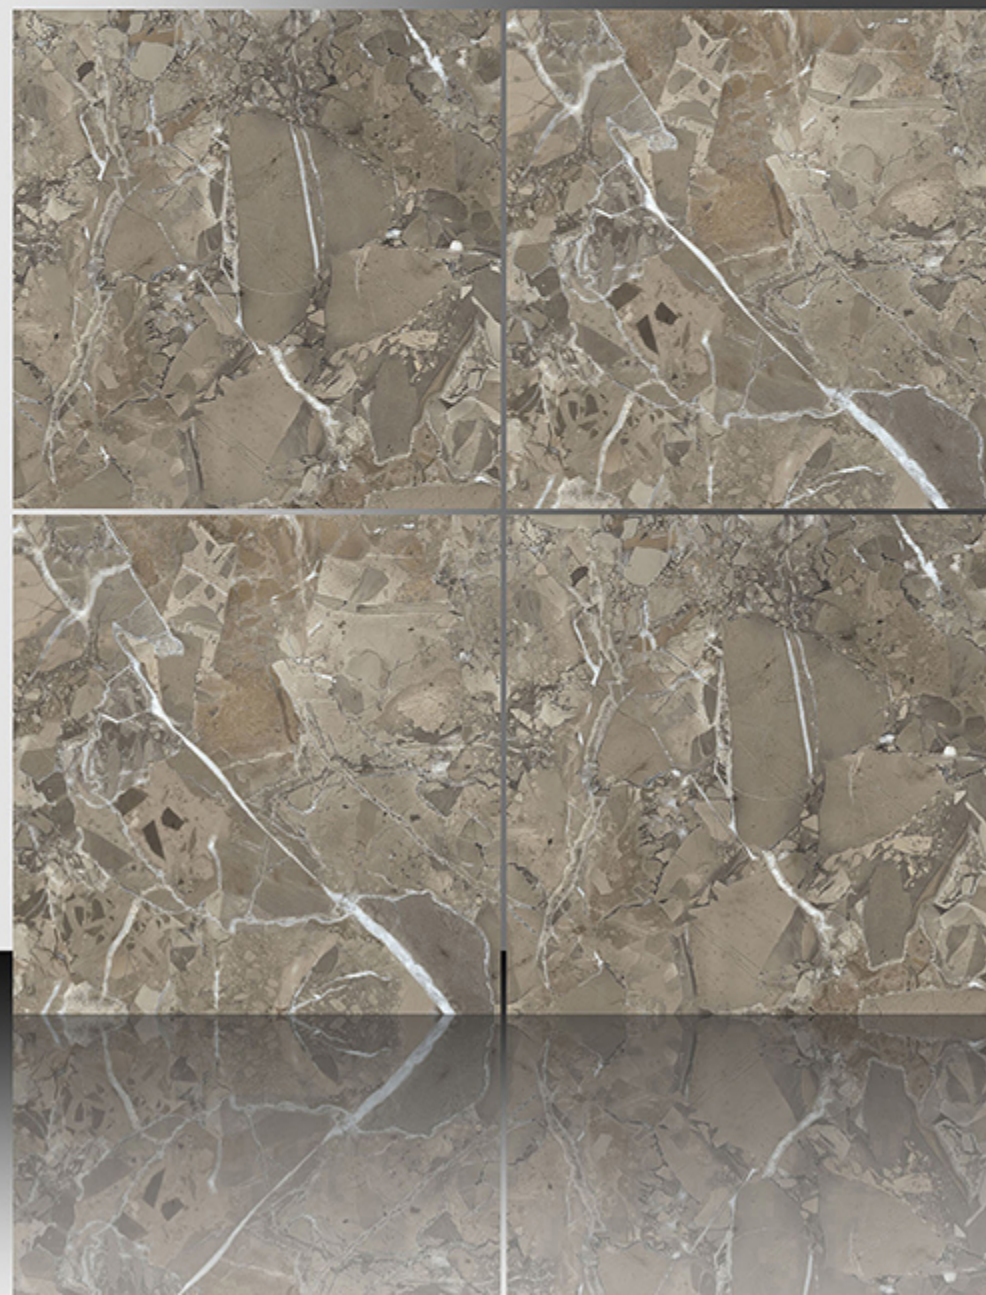

WHITE BODY

PORCELAIN TILES

600X600 mm

8009

Marble Series

WHITE BODY

PORCELAIN TILES

600X600 mm