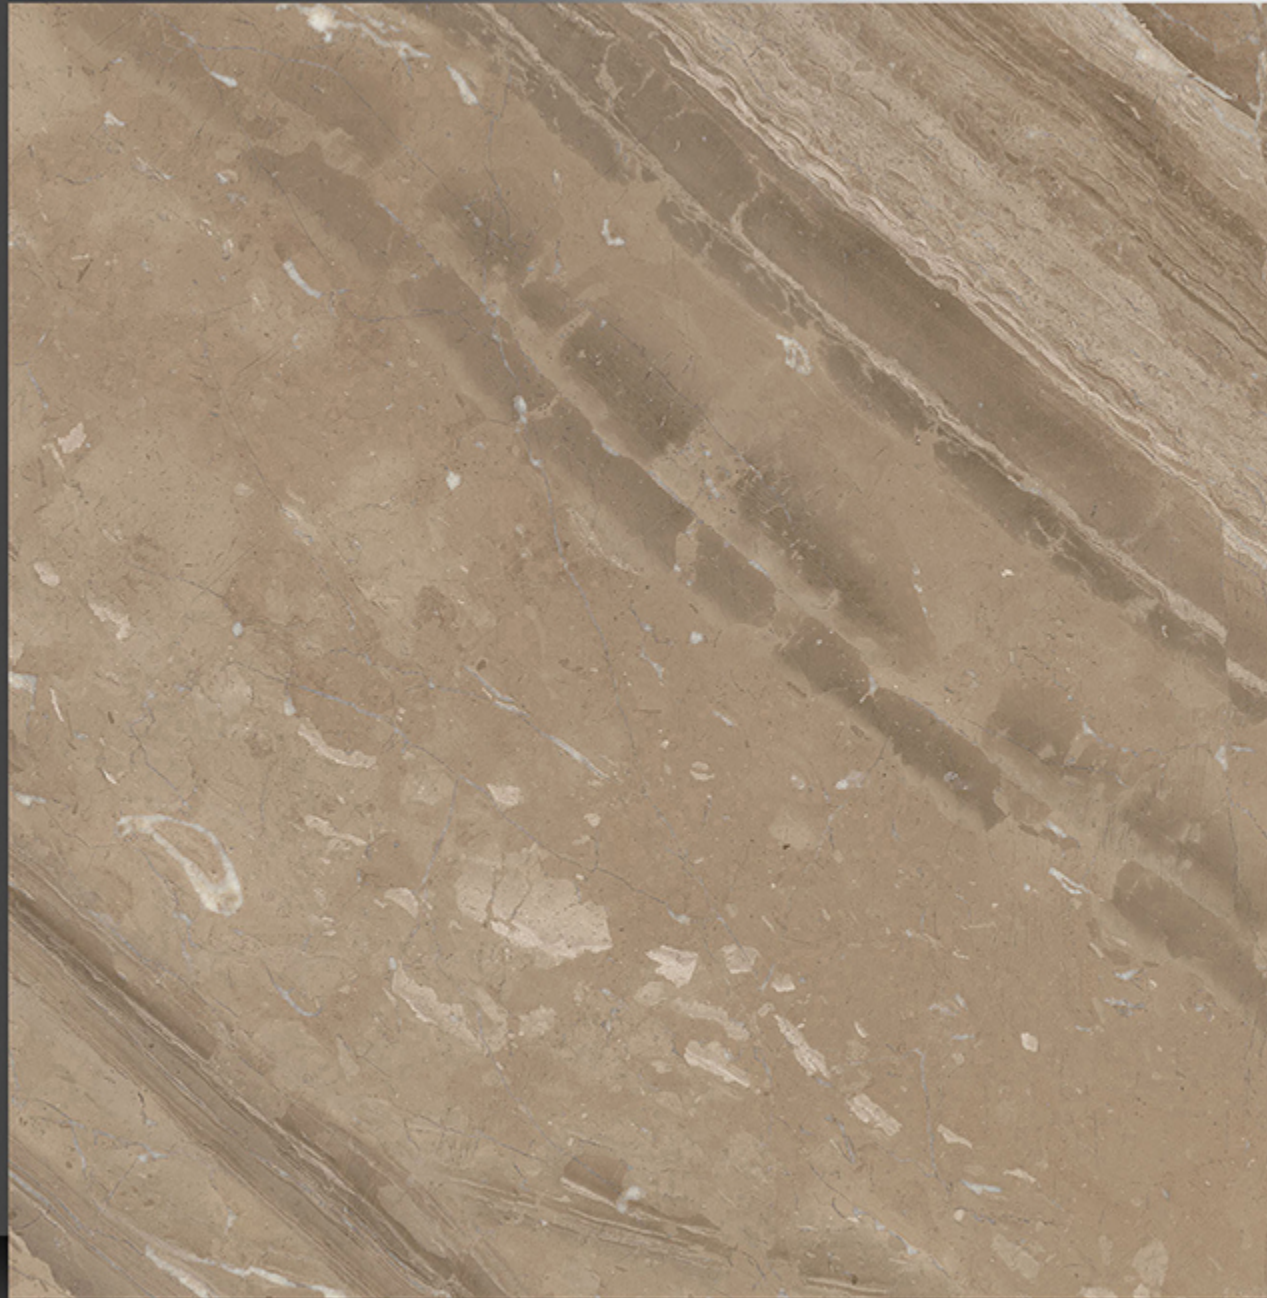

PORCELAIN TILES

600X600 mm

8028

Marble Series

WHITE BODY

PORCELAIN TILES

600X600 mm

8029