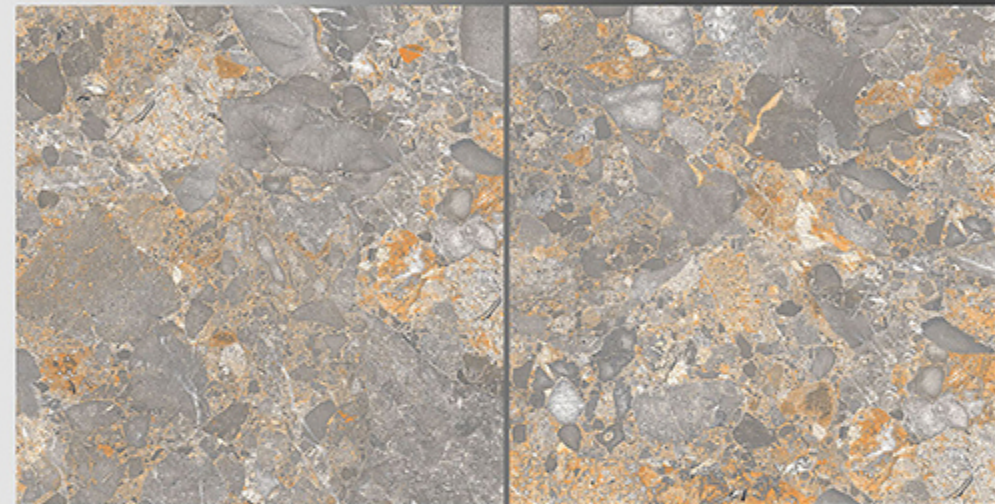

8010

Marble Series