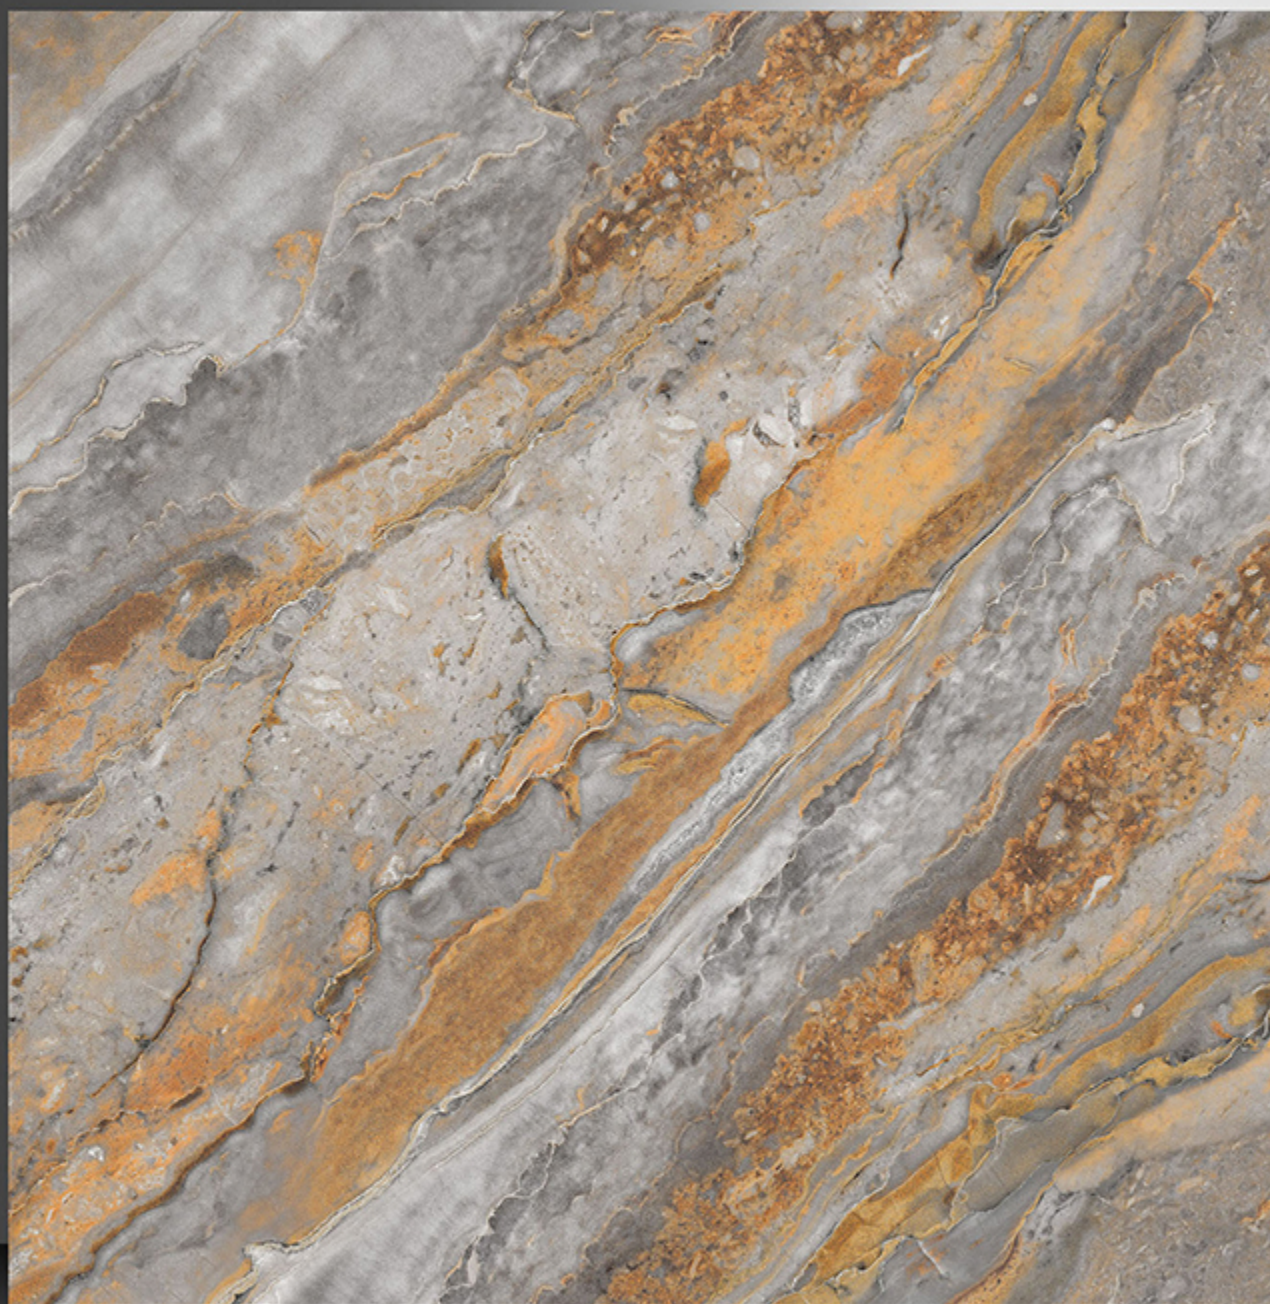

WHITE BODY

PORCELAIN TILES

600X600 mm

8049

Marble Series

WHITE BODY

PORCELAIN TILES

600X600 mm