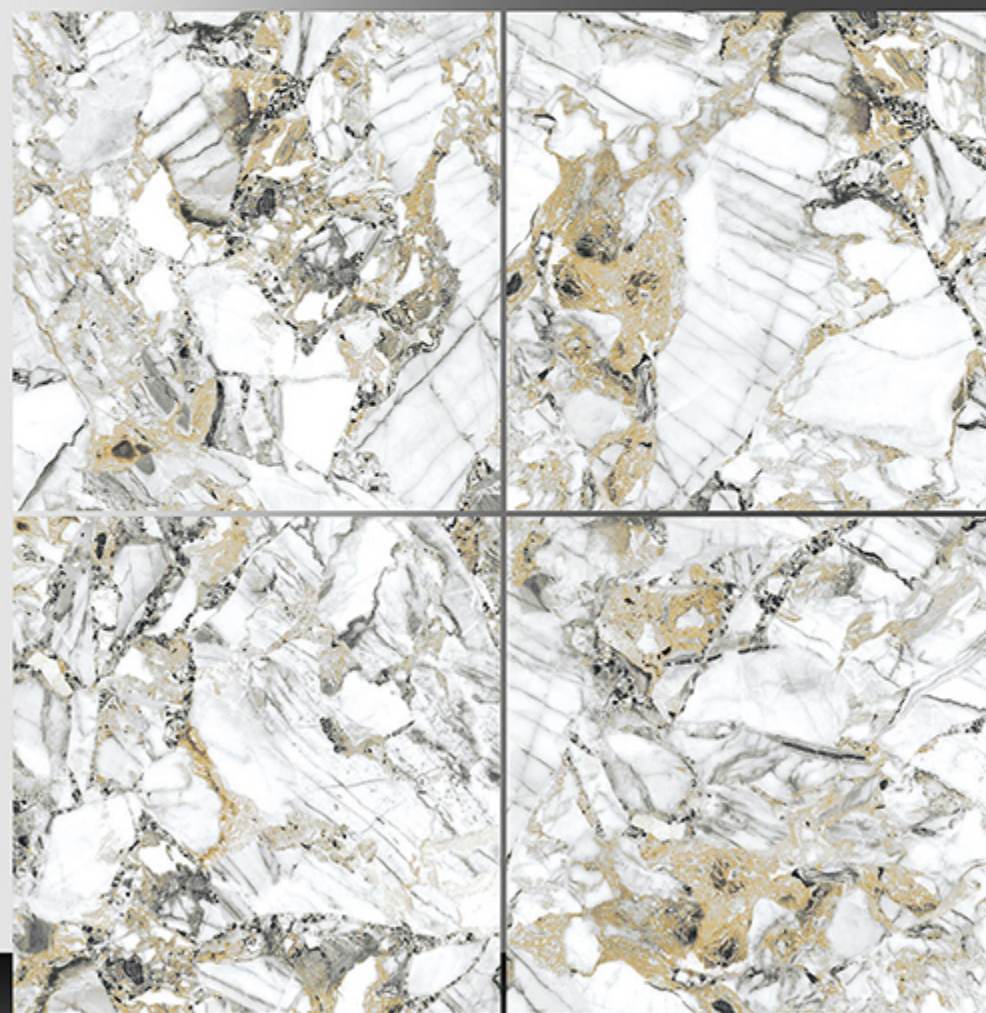

8031

Marble Series