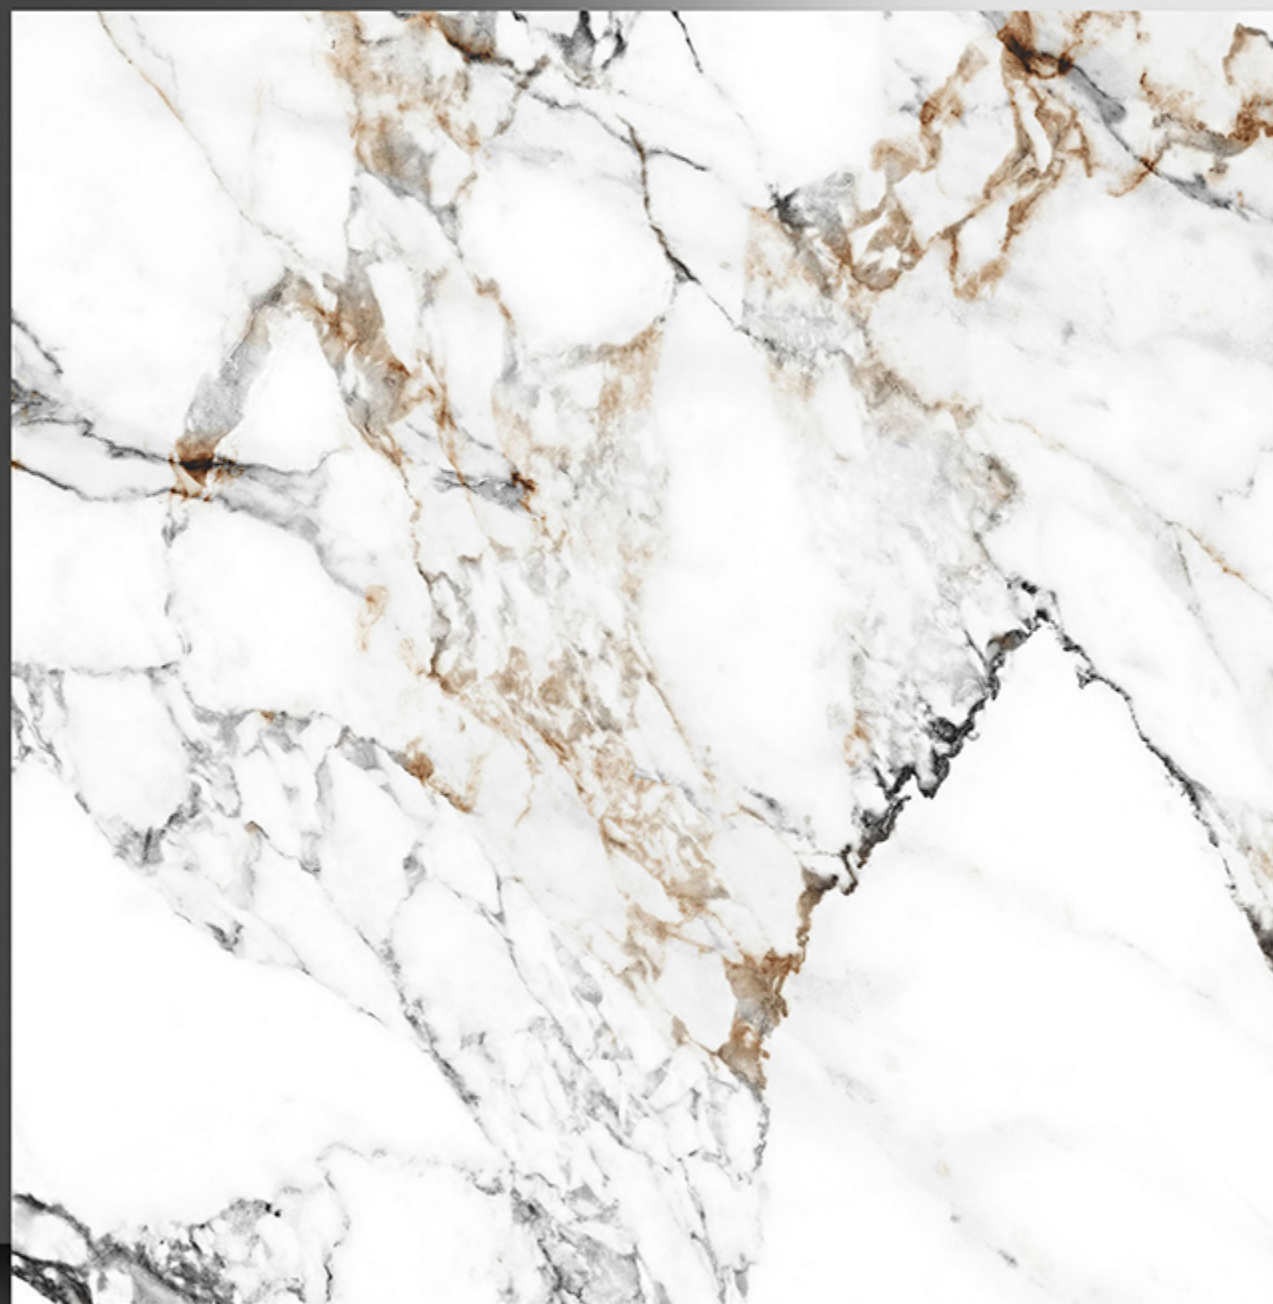

WHITE BODY

PORCELAIN TILES

600X600 mm