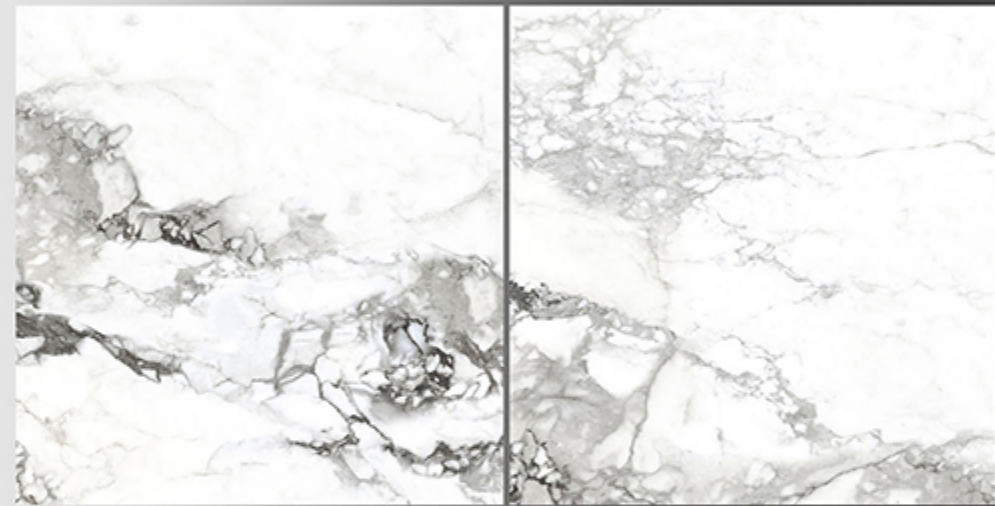

8002

Marble Series