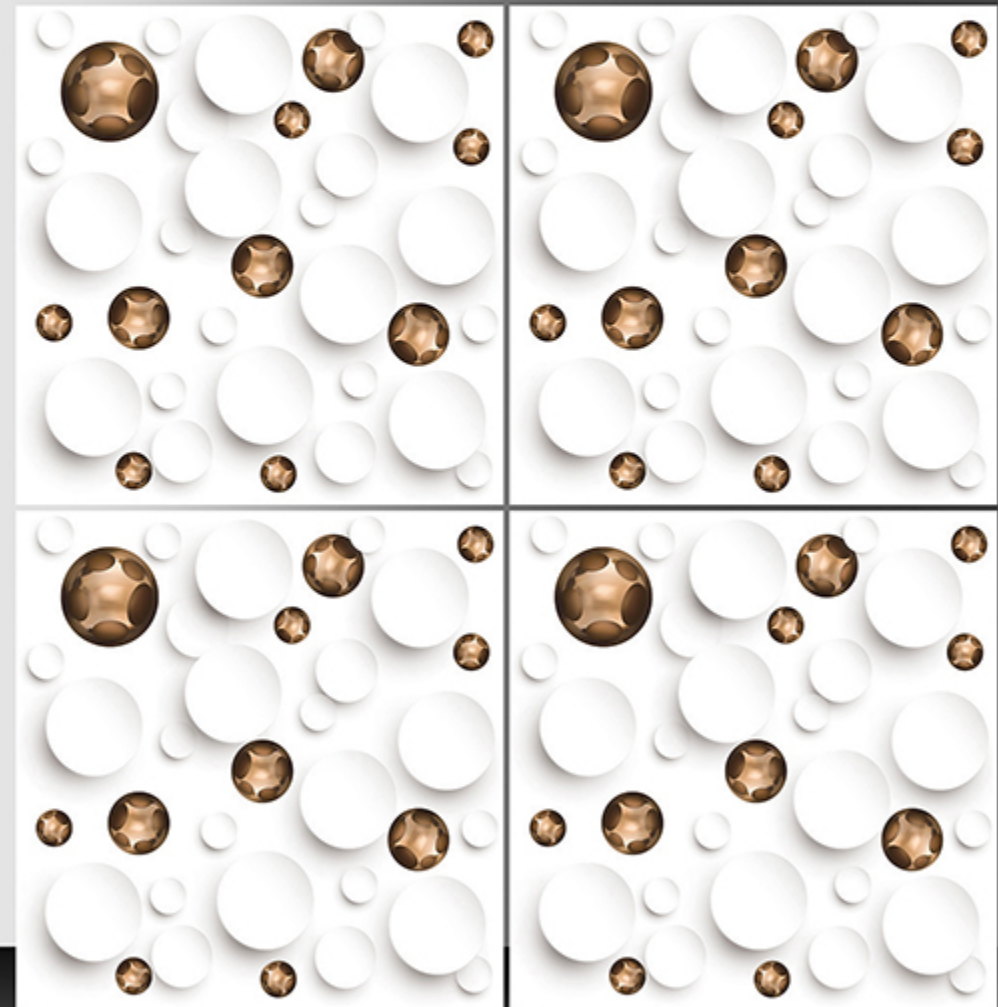

11010

GLOSSY SERIES

WHITE BODY

PORCELAIN TILES

600X600 mm

11011

GLOSSY SERIES

WHITE BODY