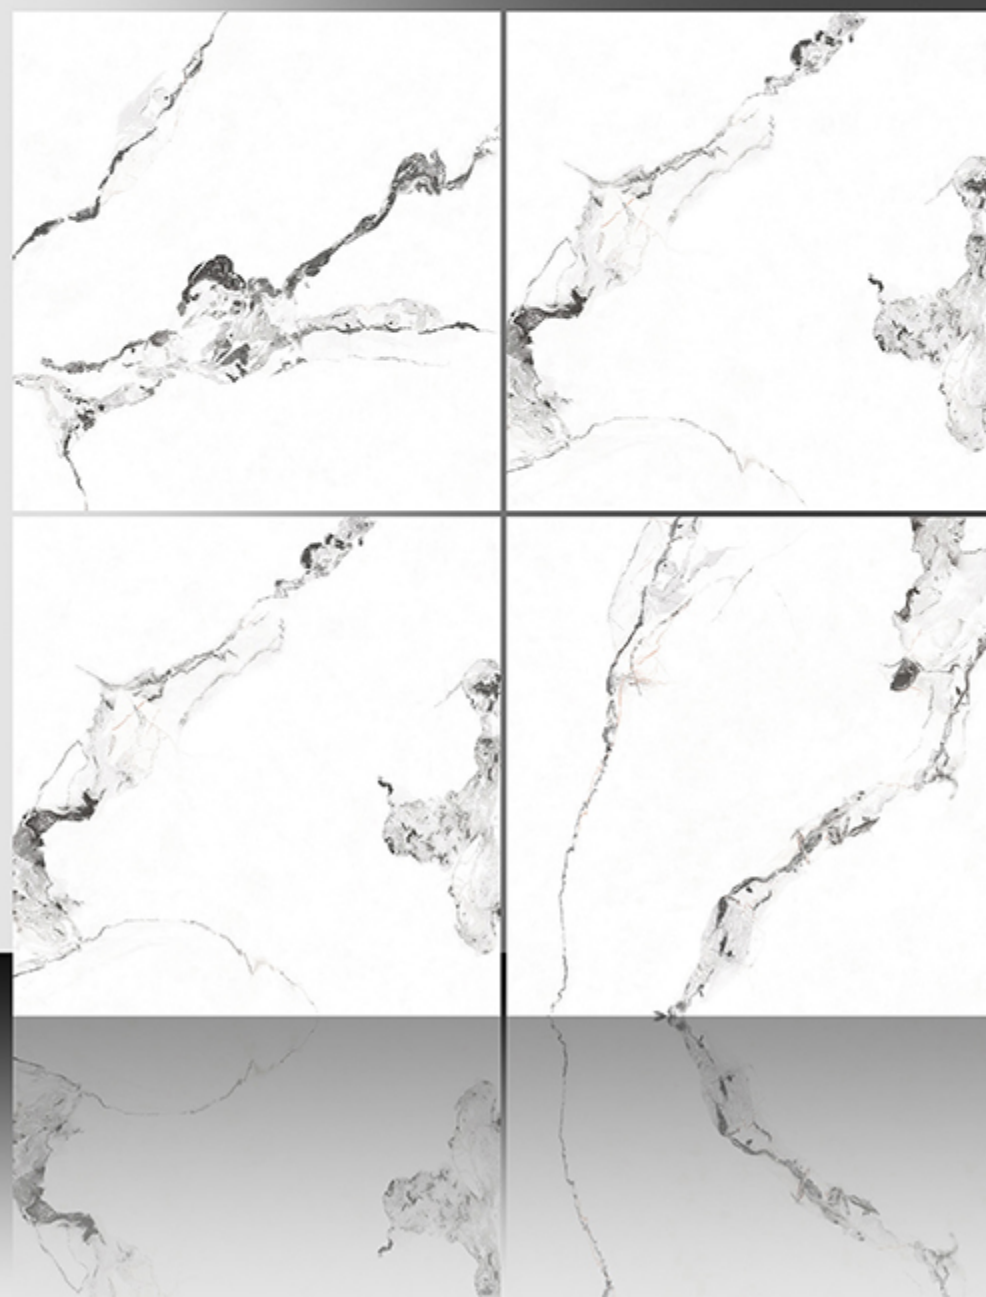

11034

GLOSSY SERIES