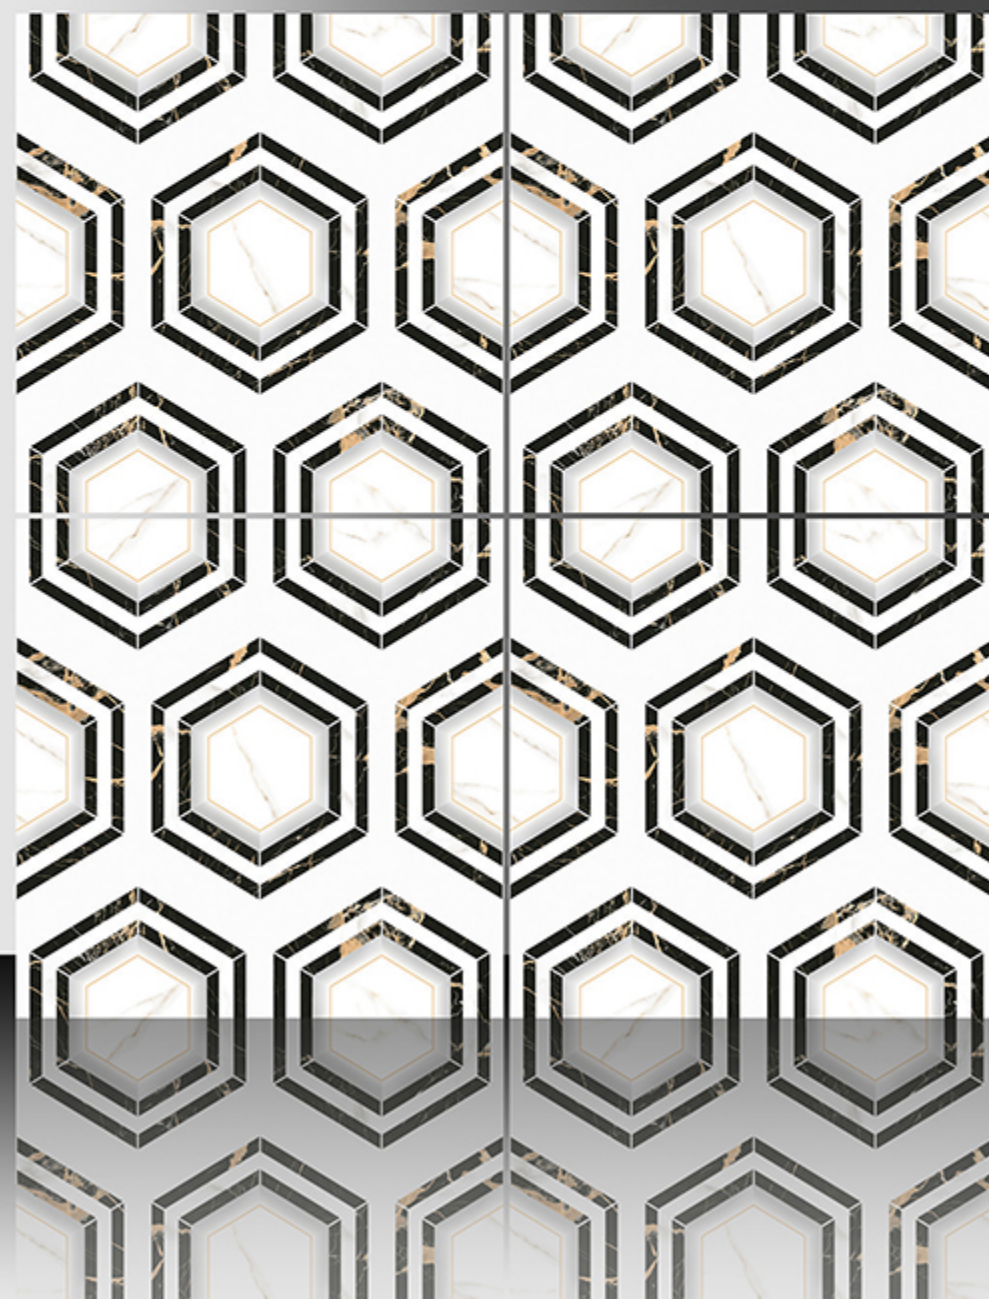

11018

GLOSSY SERIES