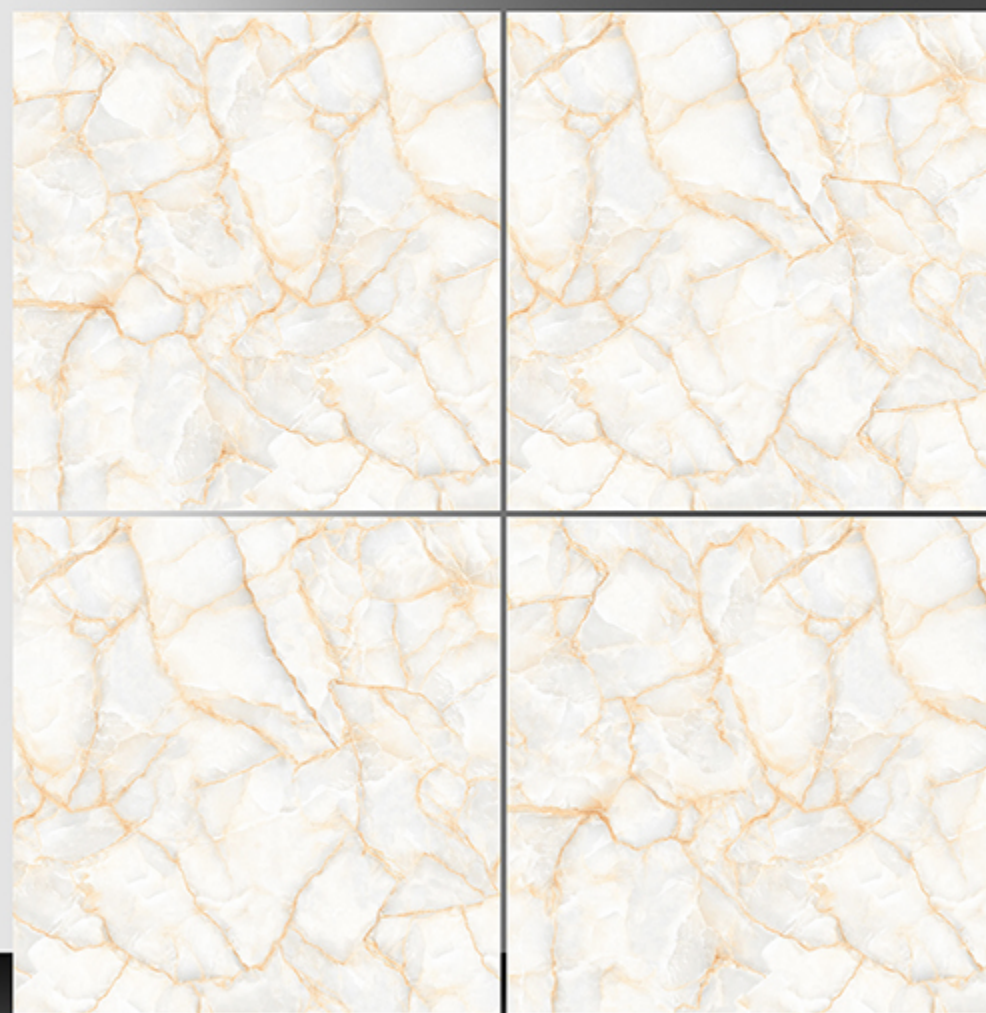

11028

GLOSSY SERIES