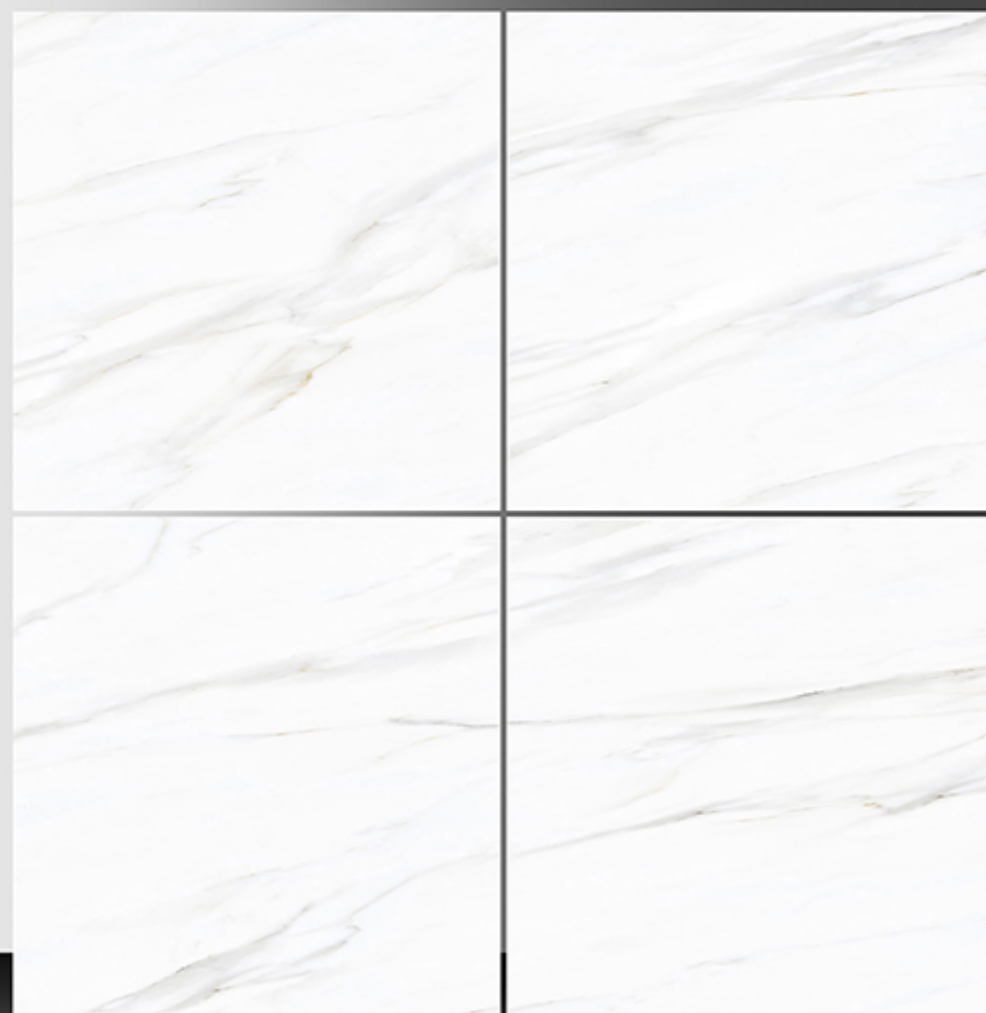

11036

GLOSSY SERIES