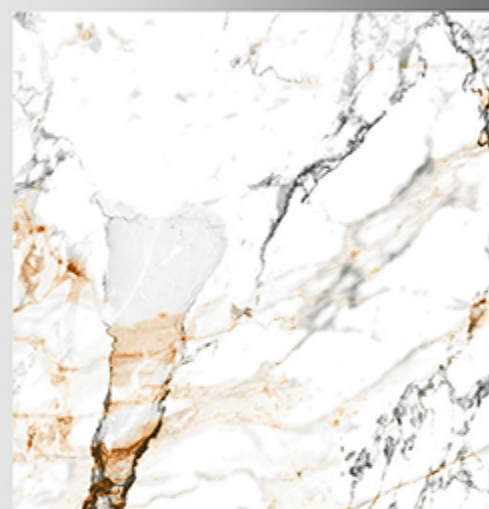

11026

GLOSSY SERIES