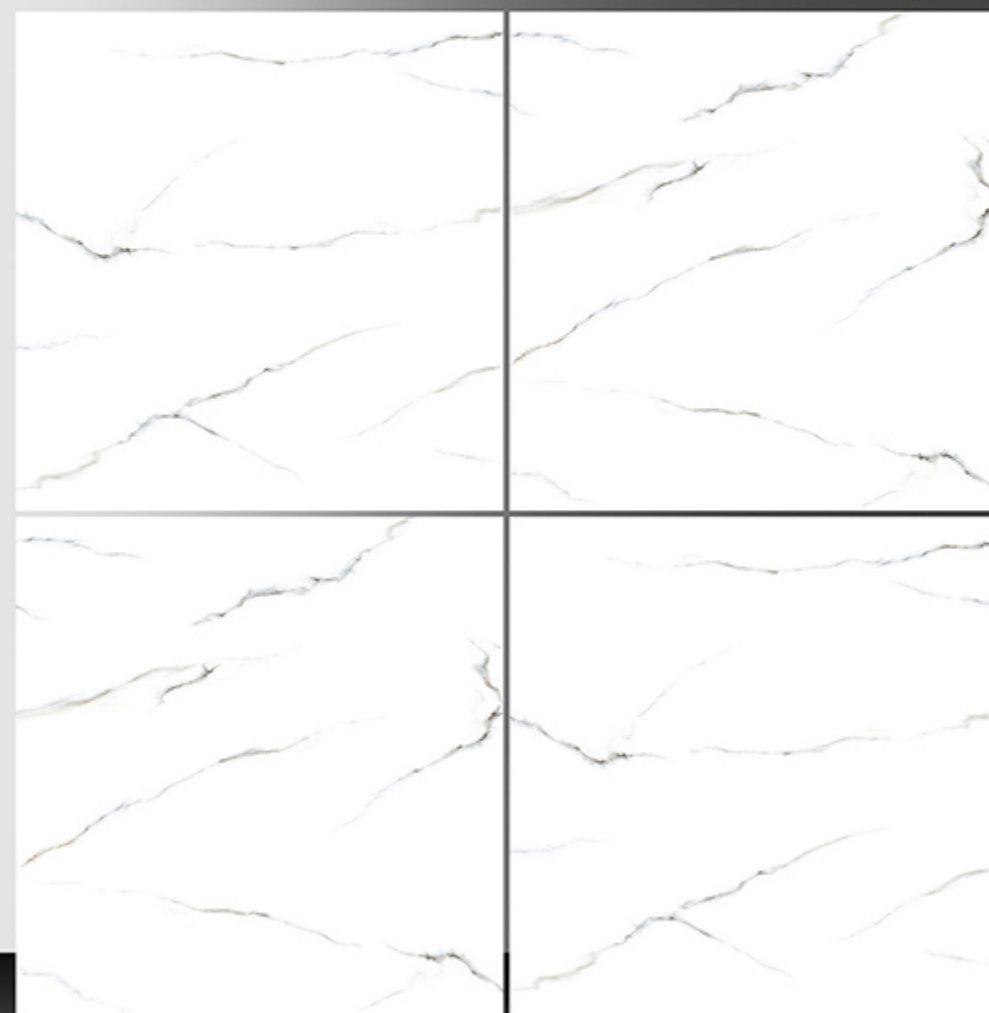

11039

GLOSSY SERIES