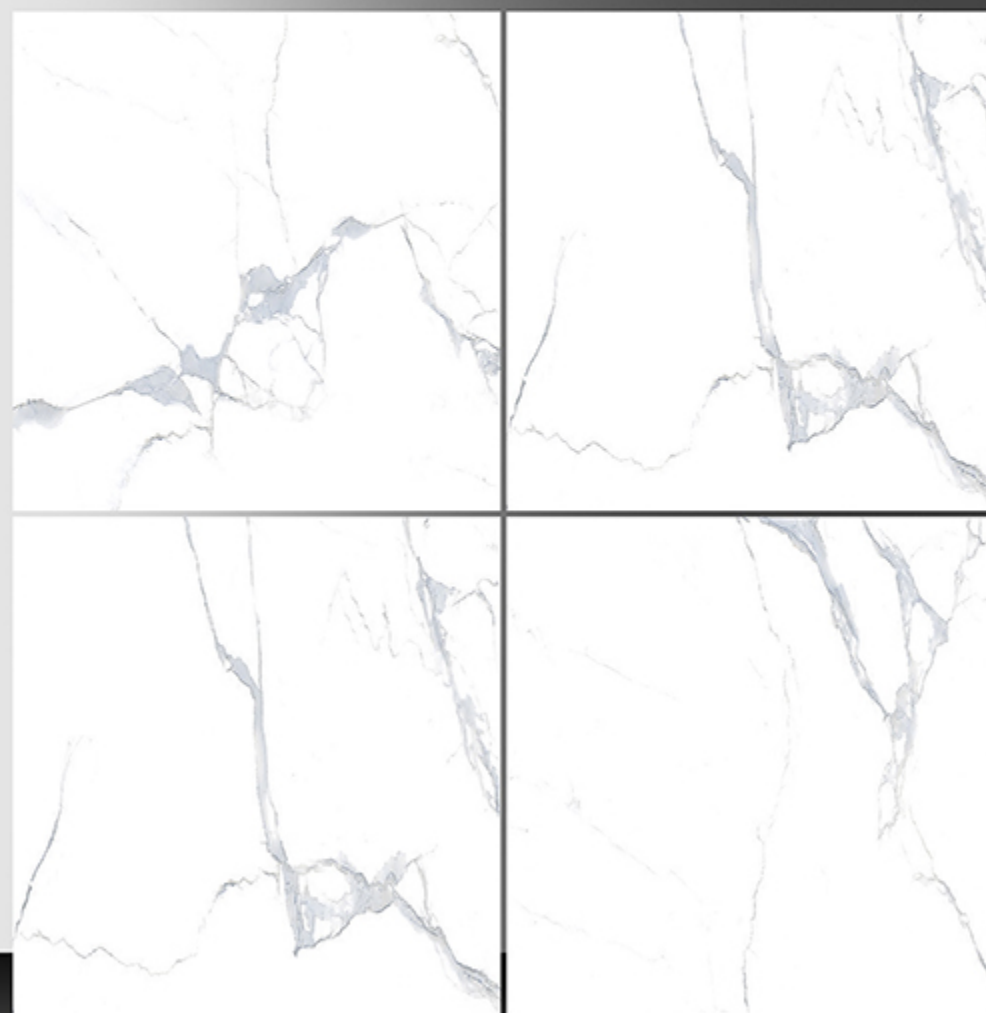

11034

GLOSSY SERIES

WHITE BODY

PORCELAIN TILES

600X600 mm

11035

GLOSSY SERIES

WHITE BODY