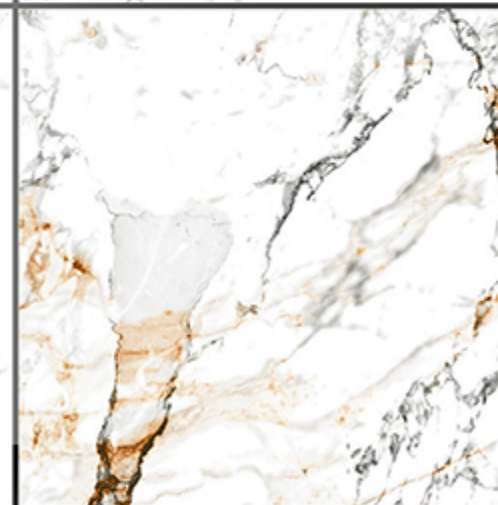

11026

GLOSSY SERIES