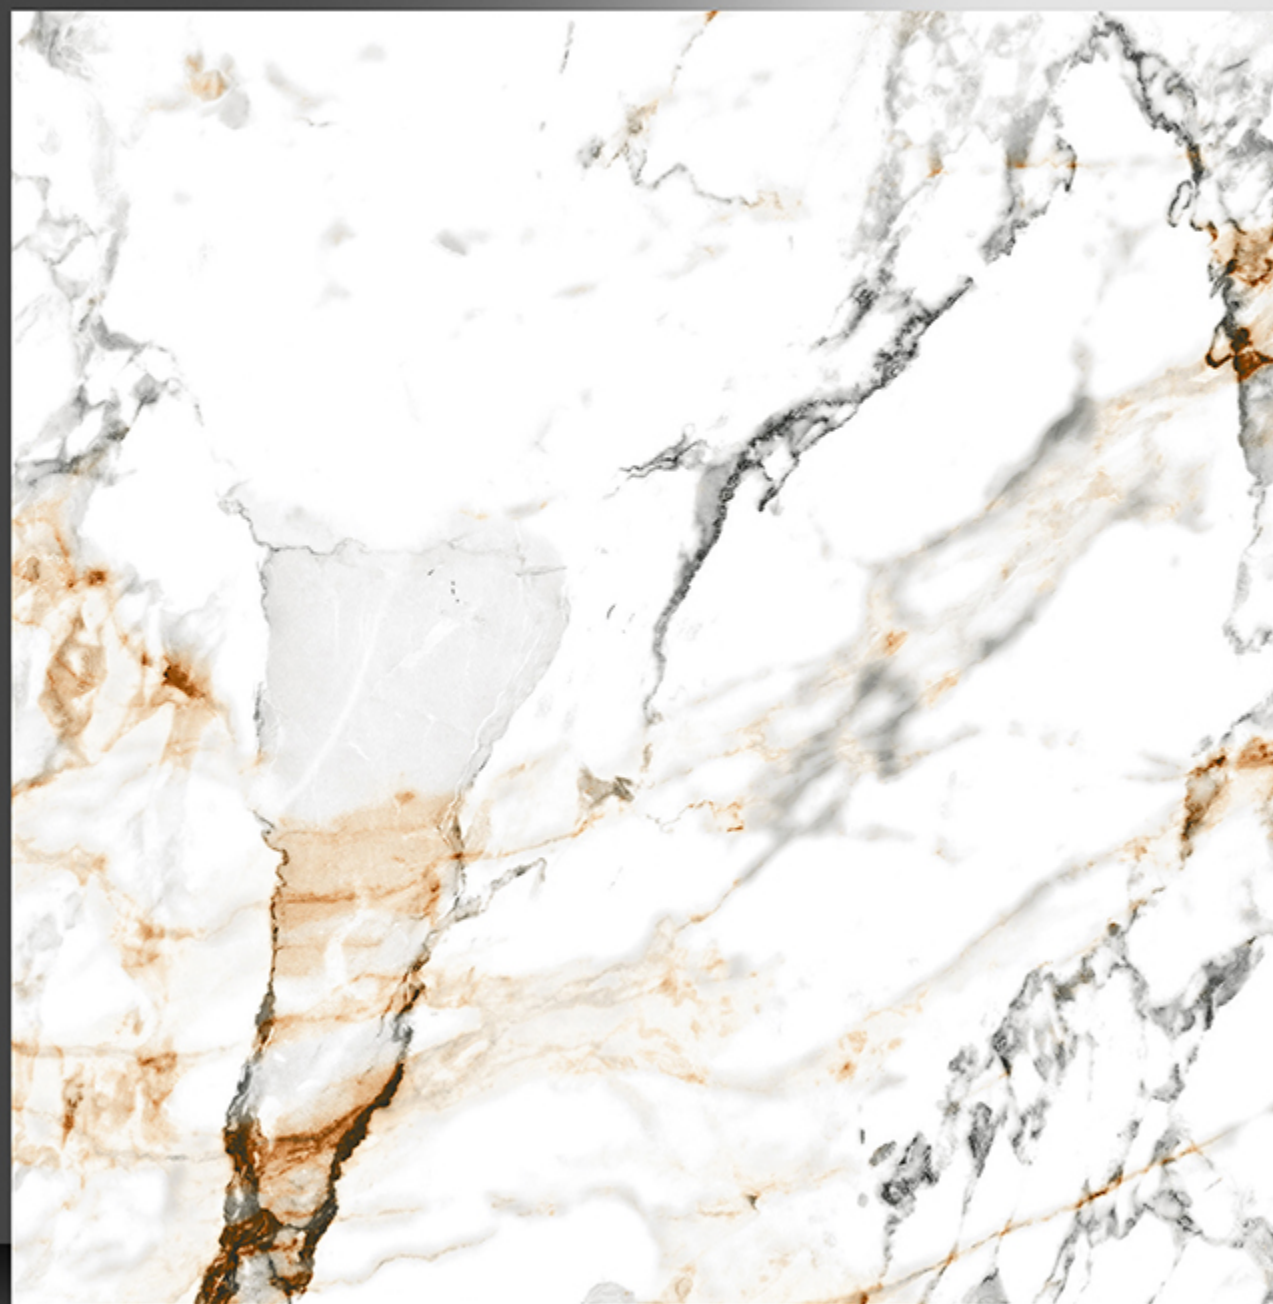

WHITE BODY

PORCELAIN TILES

600X600 mm

11025

GLOSSY SERIES

WHITE BODY

PORCELAIN TILES

600X600 mm