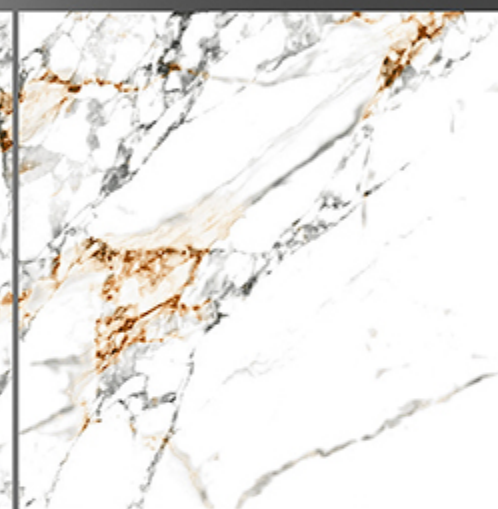

11026

GLOSSY SERIES