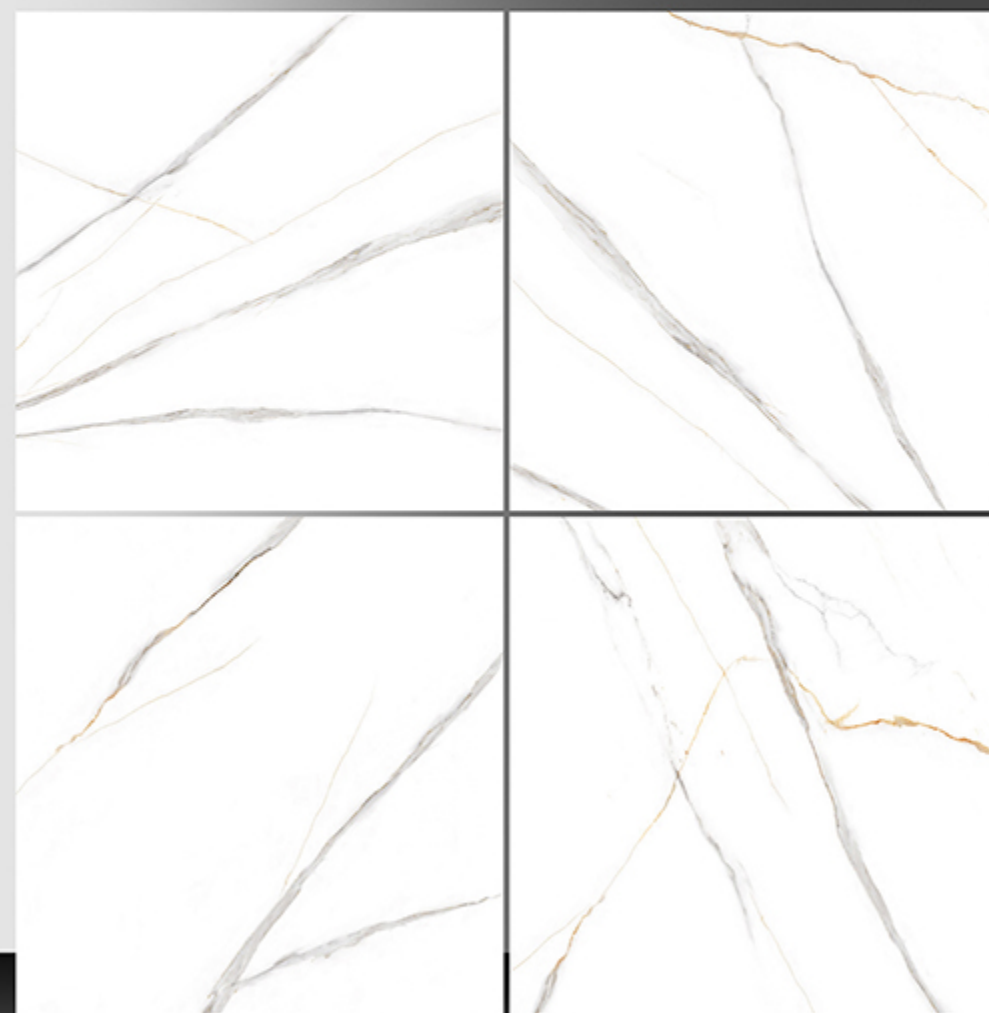

11037

GLOSSY SERIES