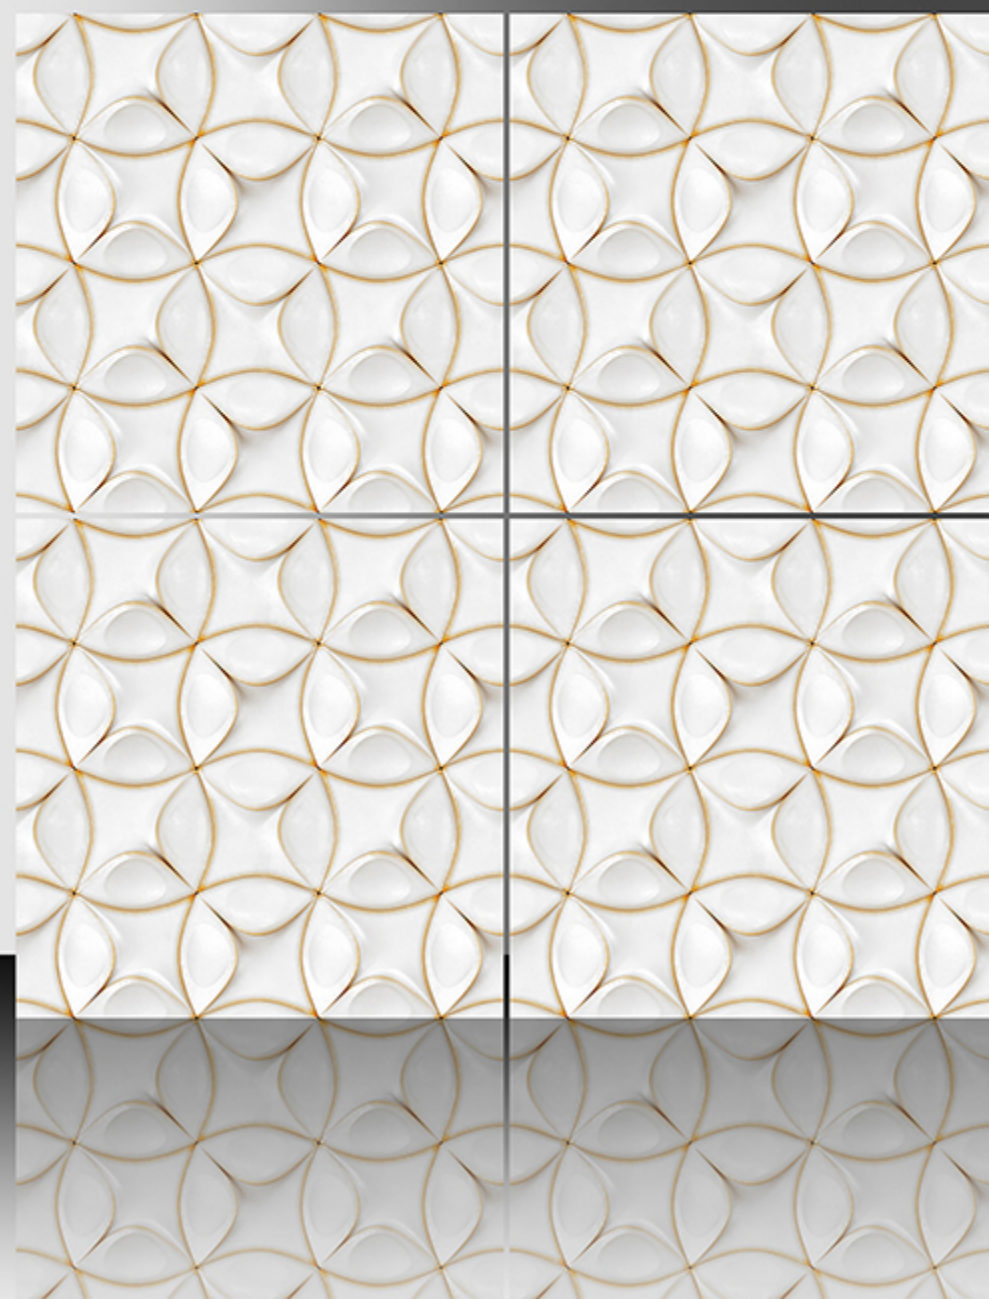

600X600 mm

11015

GLOSSY SERIES

WHITE BODY

PORCELAIN TILES

600X600 mm

11016

GLOSSY SERIES