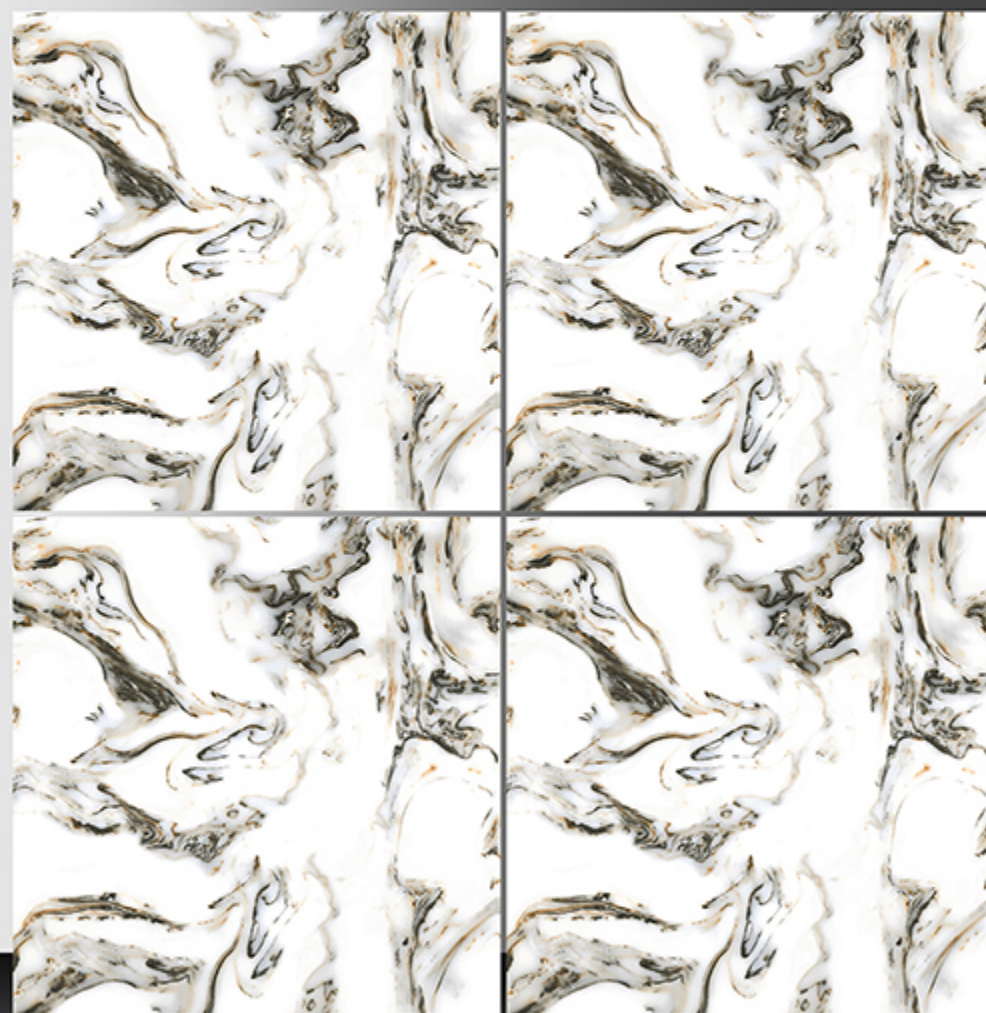

11044

GLOSSY SERIES