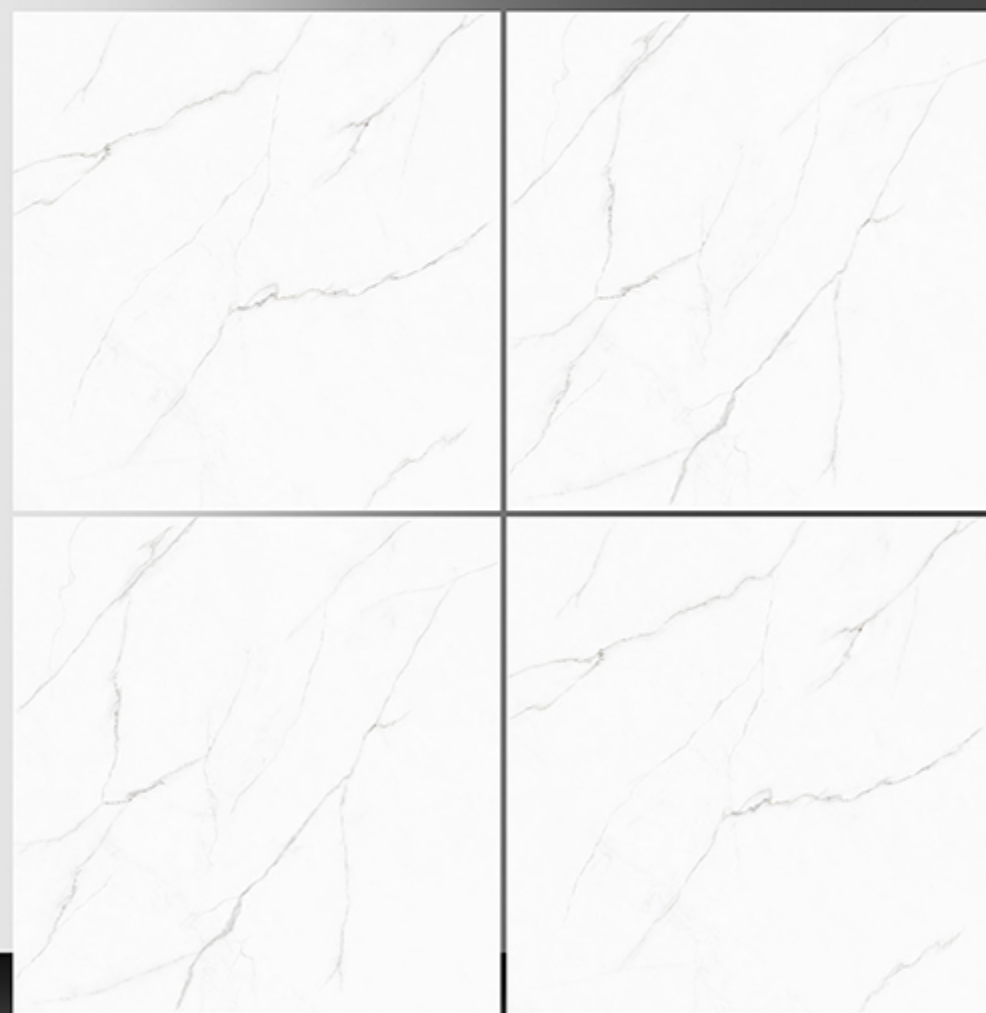

11031

GLOSSY SERIES