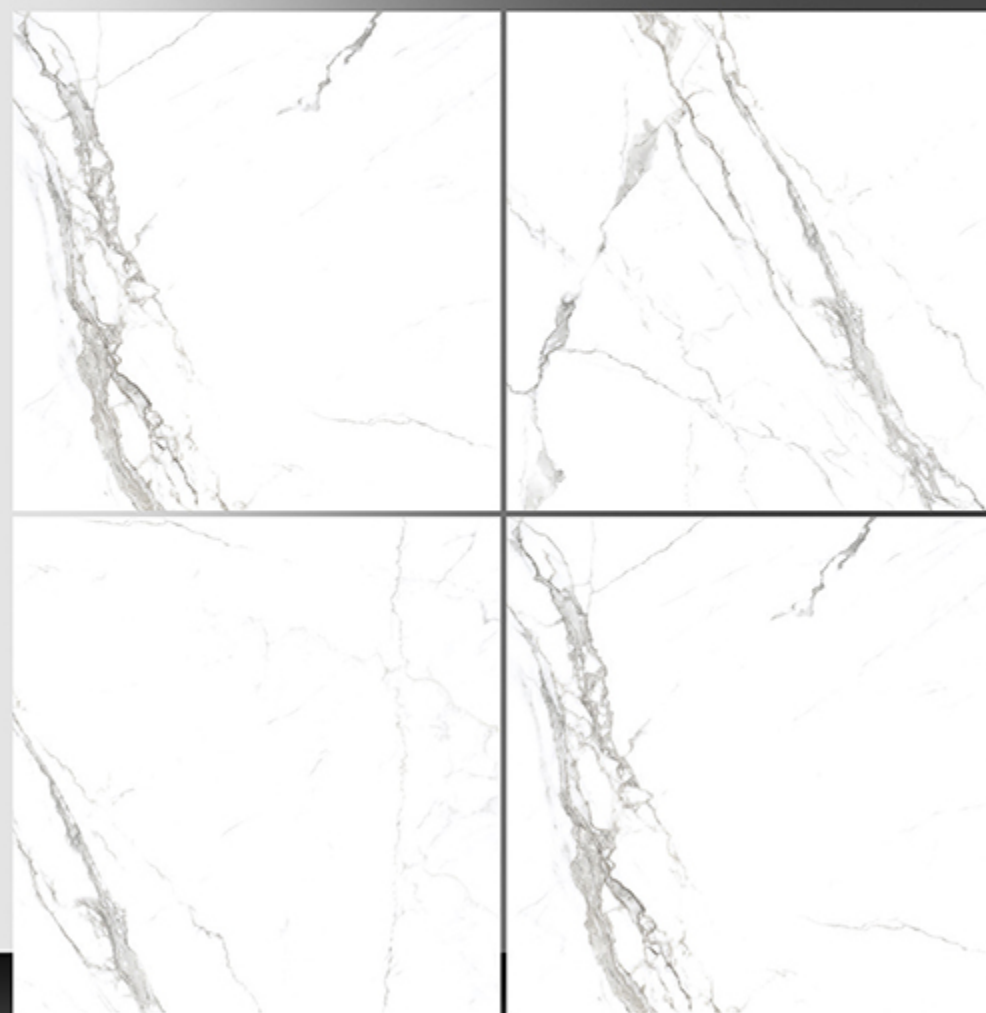

600X600 mm

11031

GLOSSY SERIES

WHITE BODY

PORCELAIN TILES

600X600 mm

11032

GLOSSY SERIES