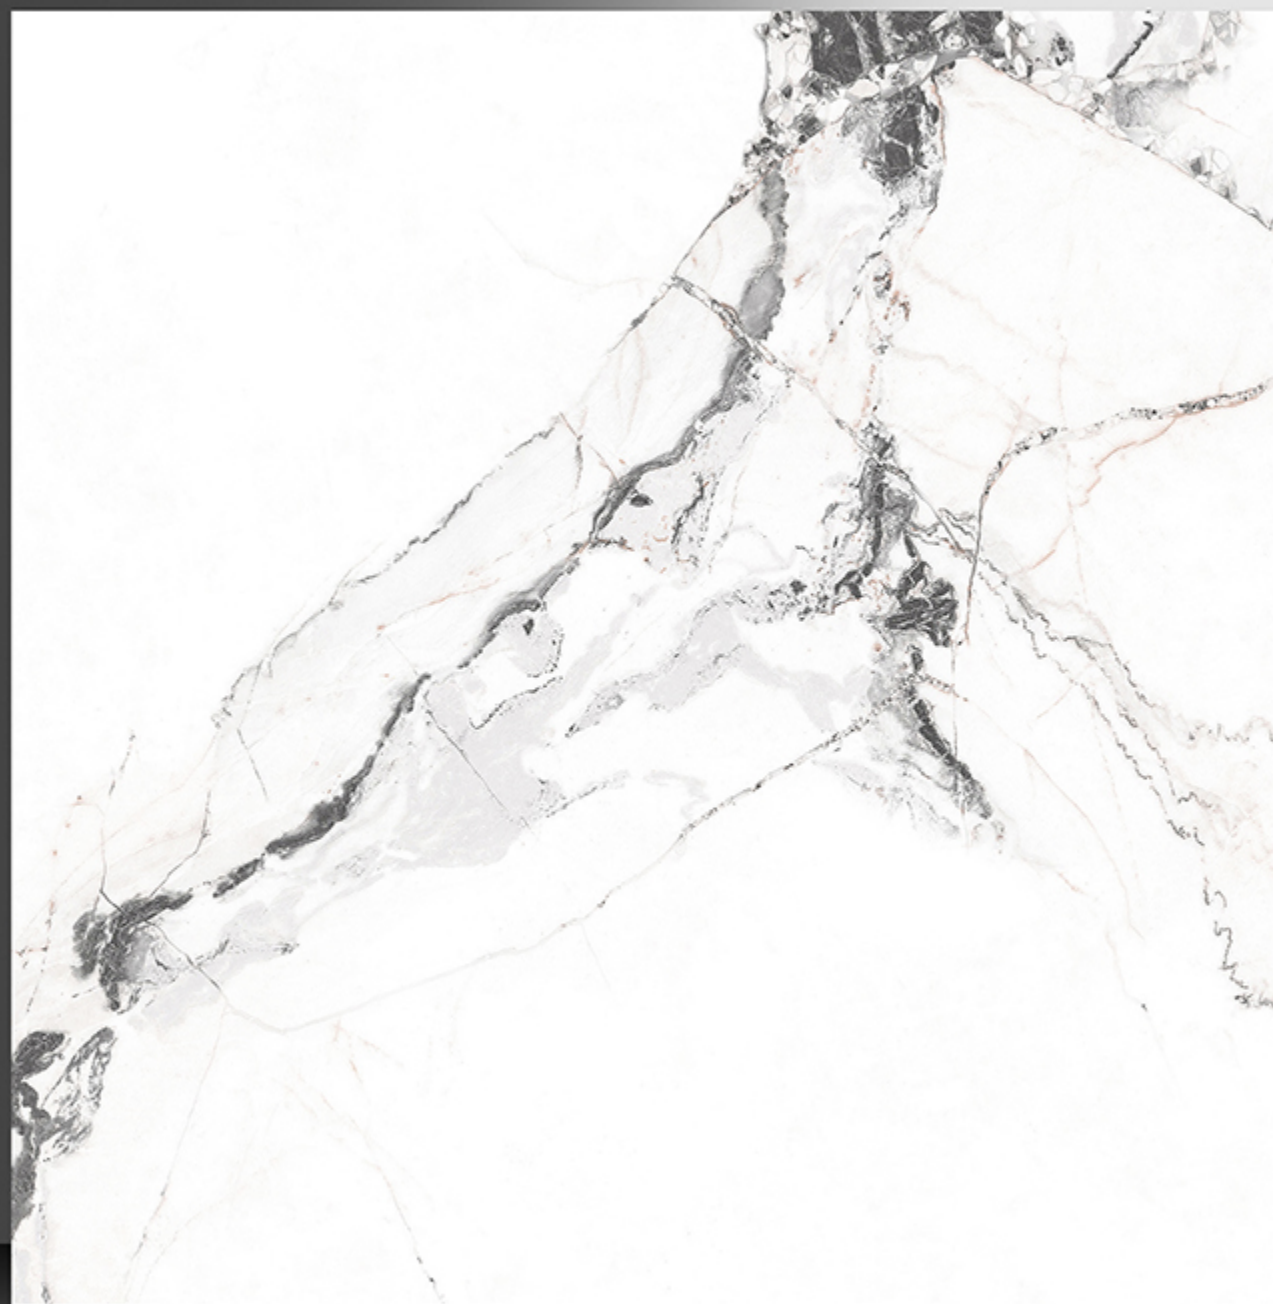

WHITE BODY

PORCELAIN TILES

600X600 mm

11033

GLOSSY SERIES

WHITE BODY

PORCELAIN TILES

600X600 mm