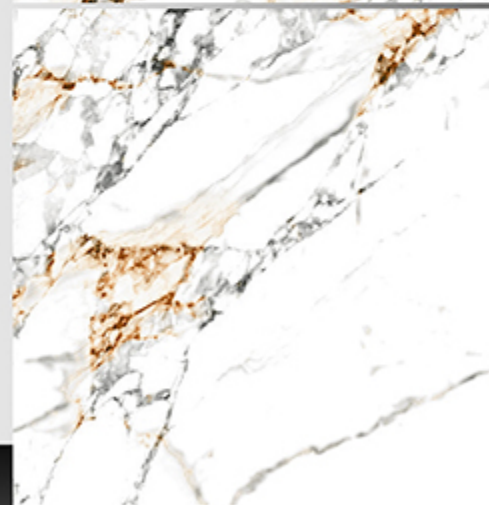

11026

GLOSSY SERIES