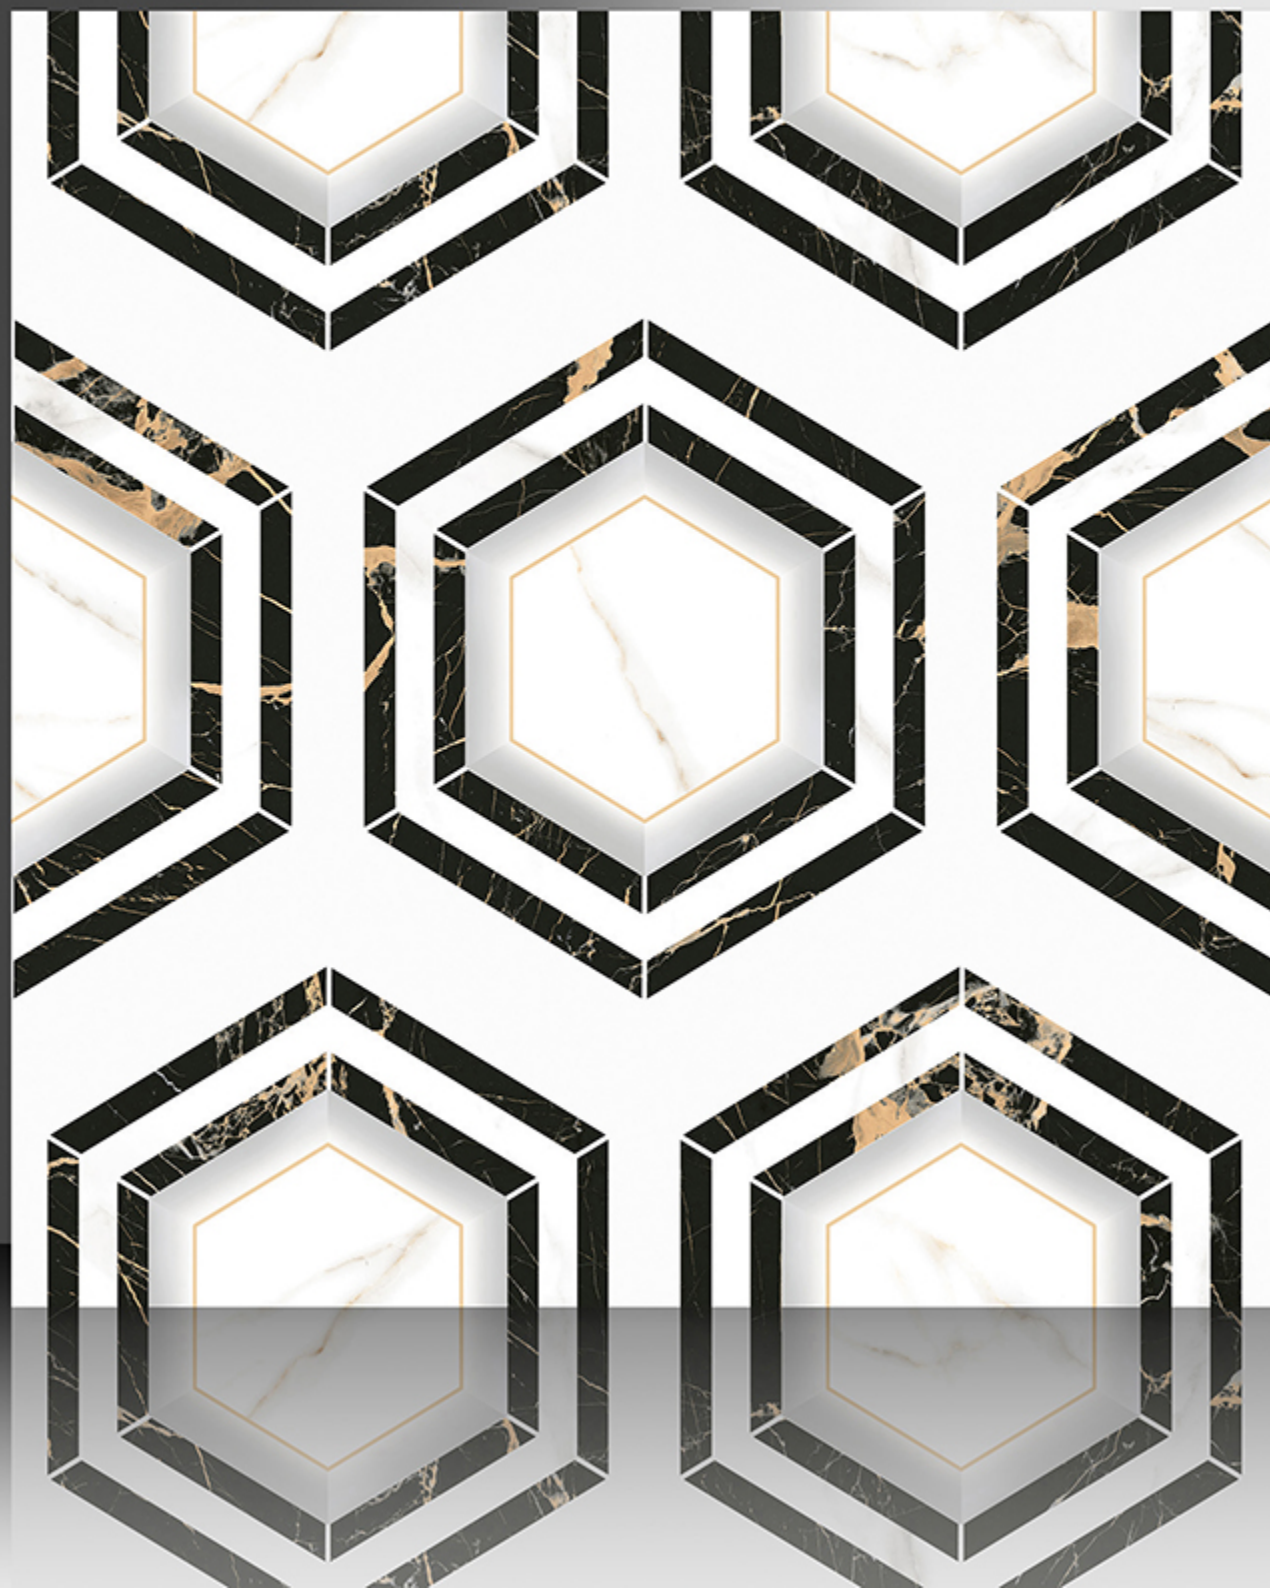

WHITE BODY

PORCELAIN TILES

600X600 mm

11017

GLOSSY SERIES

WHITE BODY

PORCELAIN TILES

600X600 mm