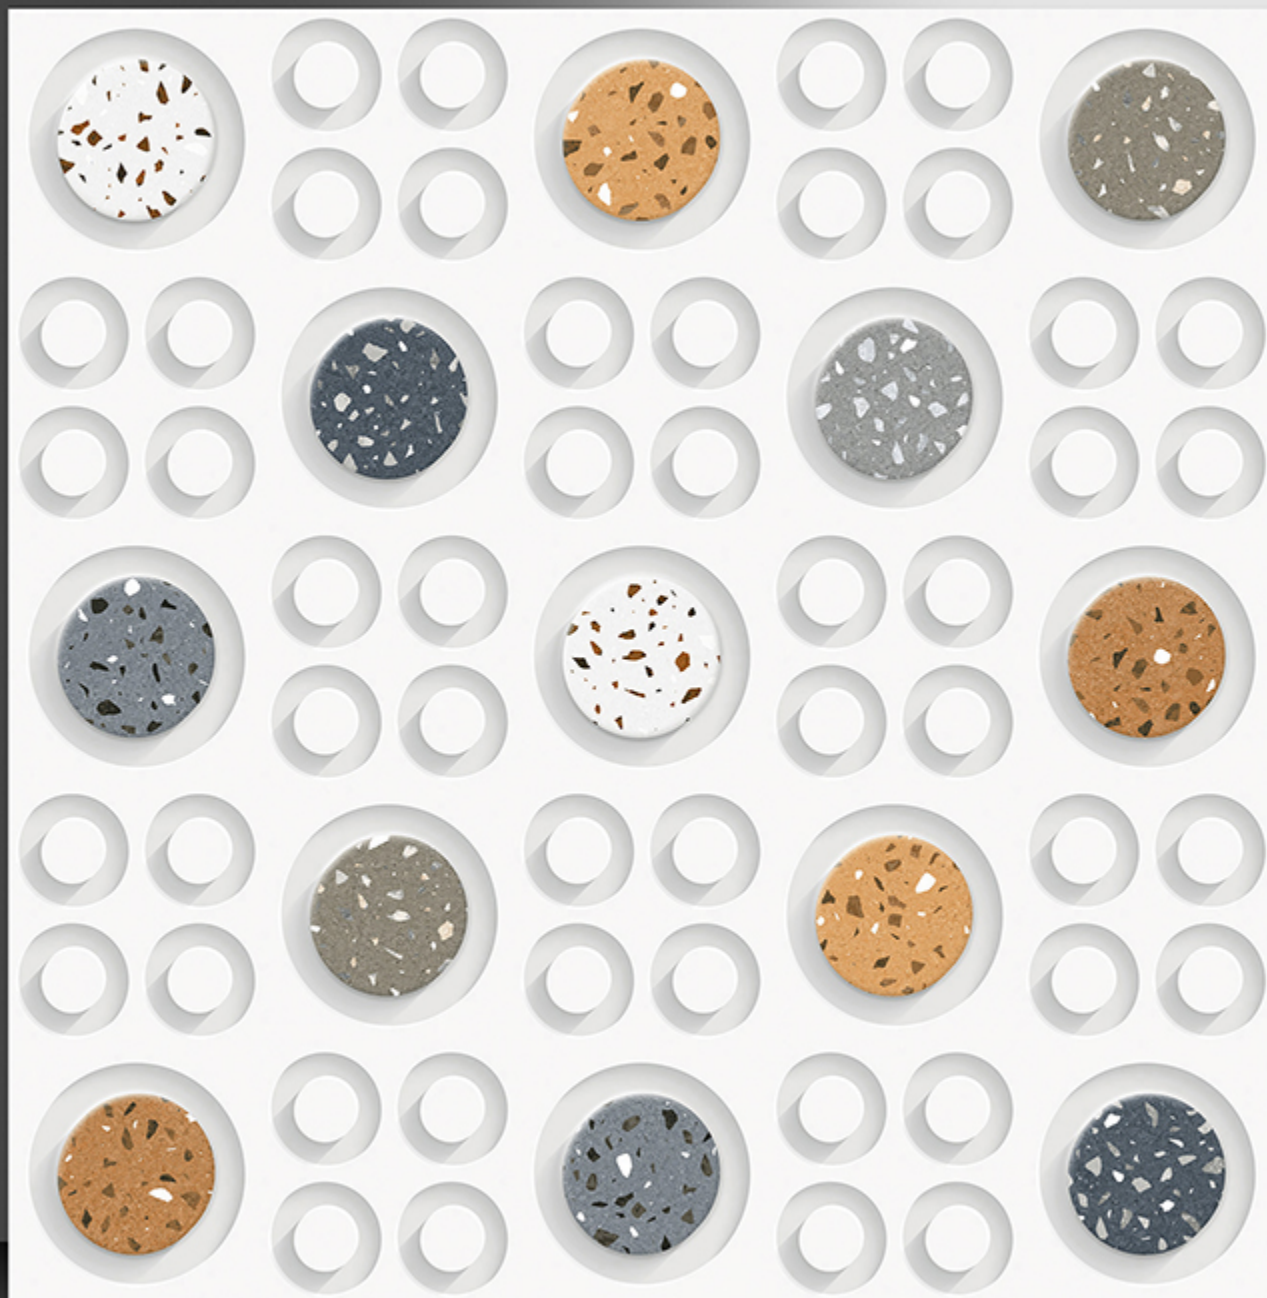

WHITE BODY

PORCELAIN TILES

600X600 mm