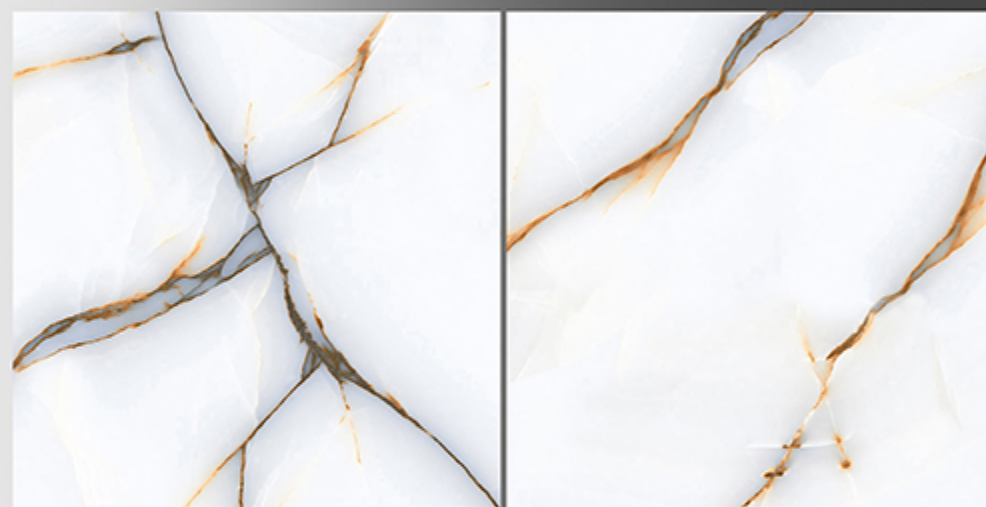

11029

GLOSSY SERIES