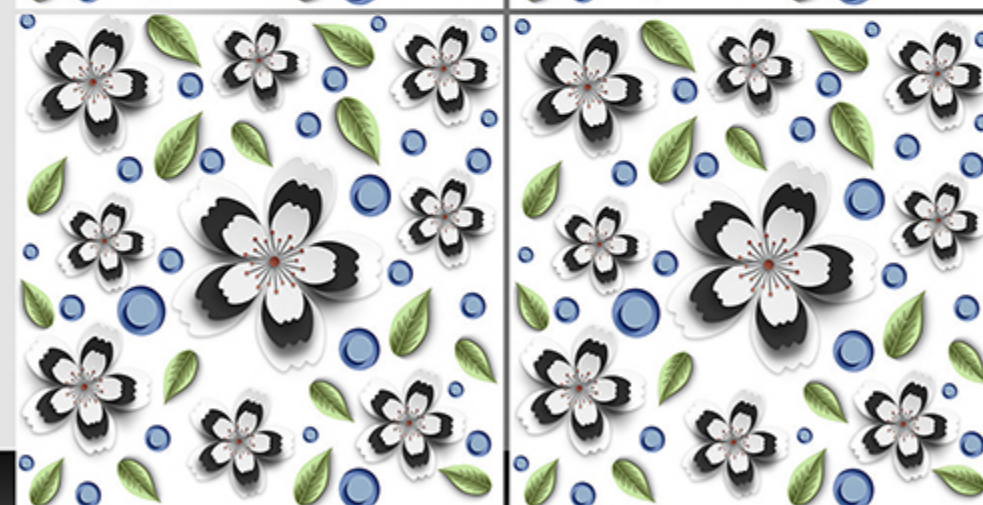

5018

3D SERIES

WHITE BODY

PORCELAIN TILES

600X600 mm

5019

3D SERIES

WHITE BODY