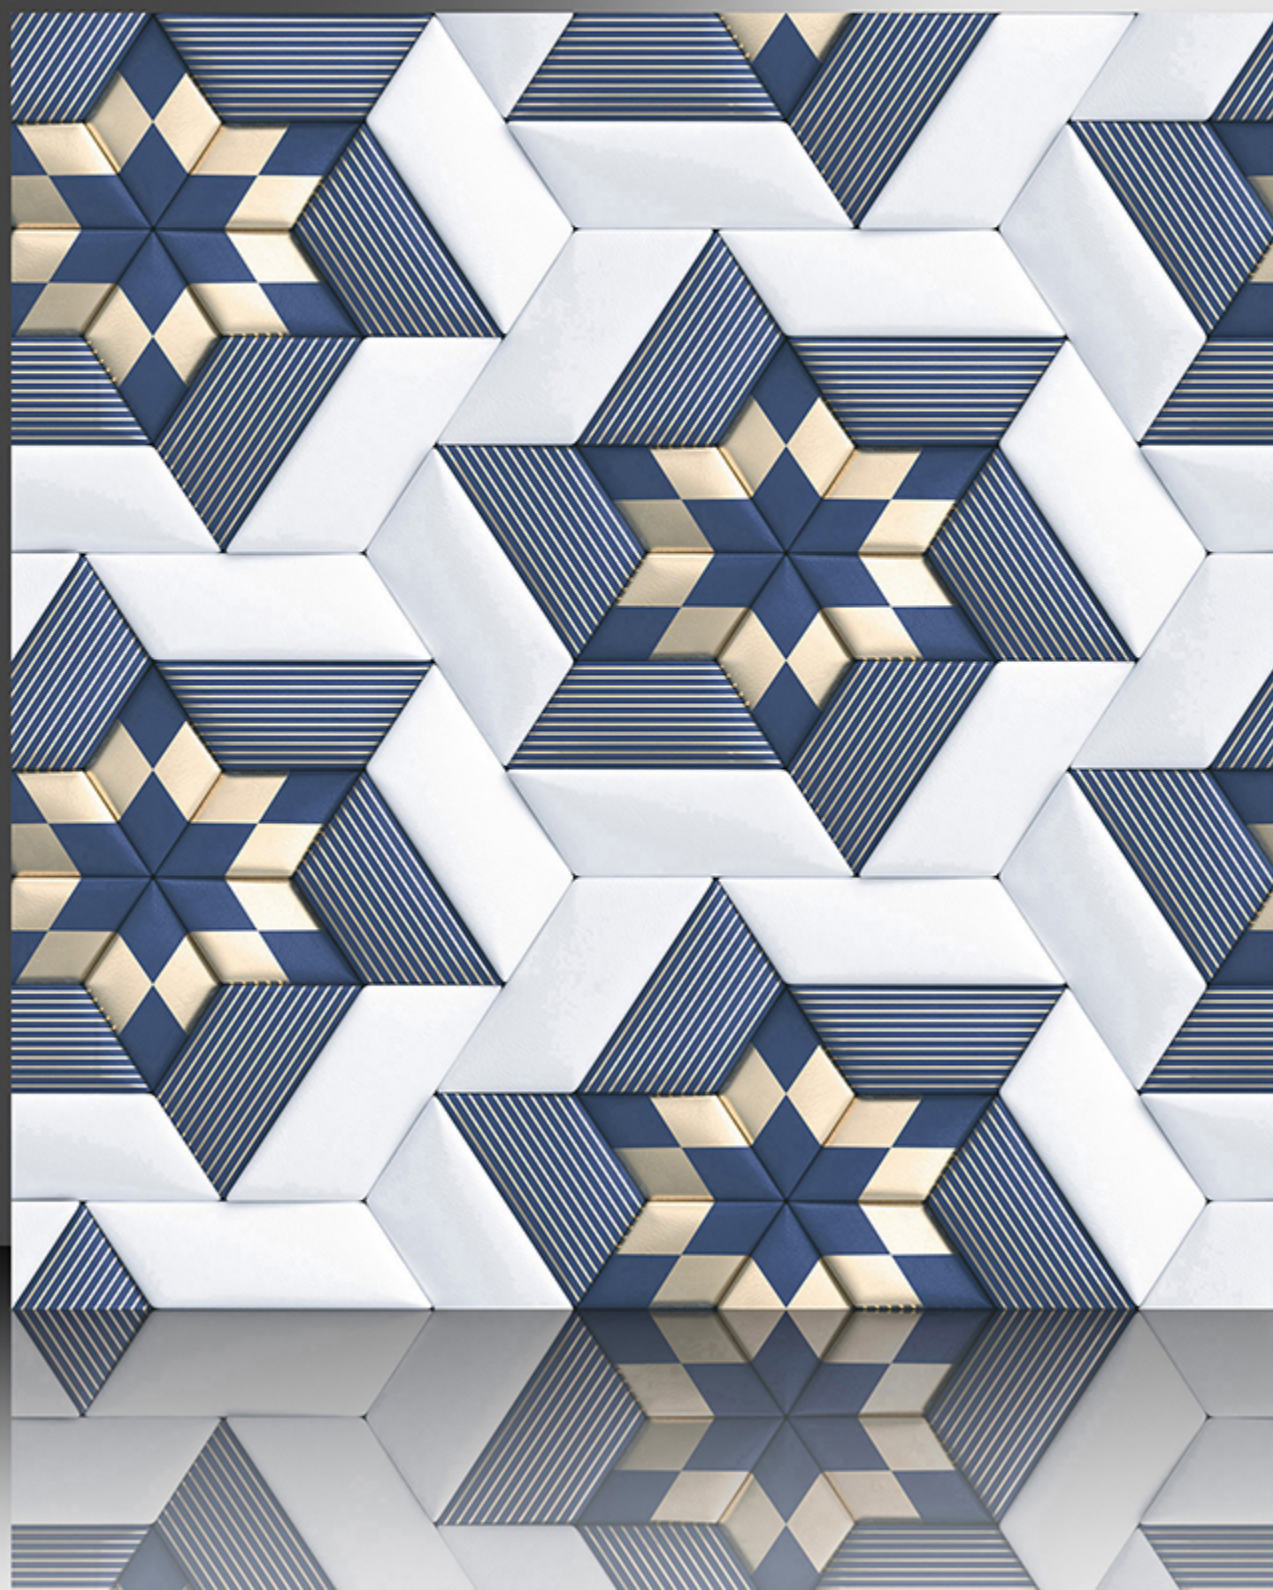

WHITE BODY

PORCELAIN TILES

600X600 mm