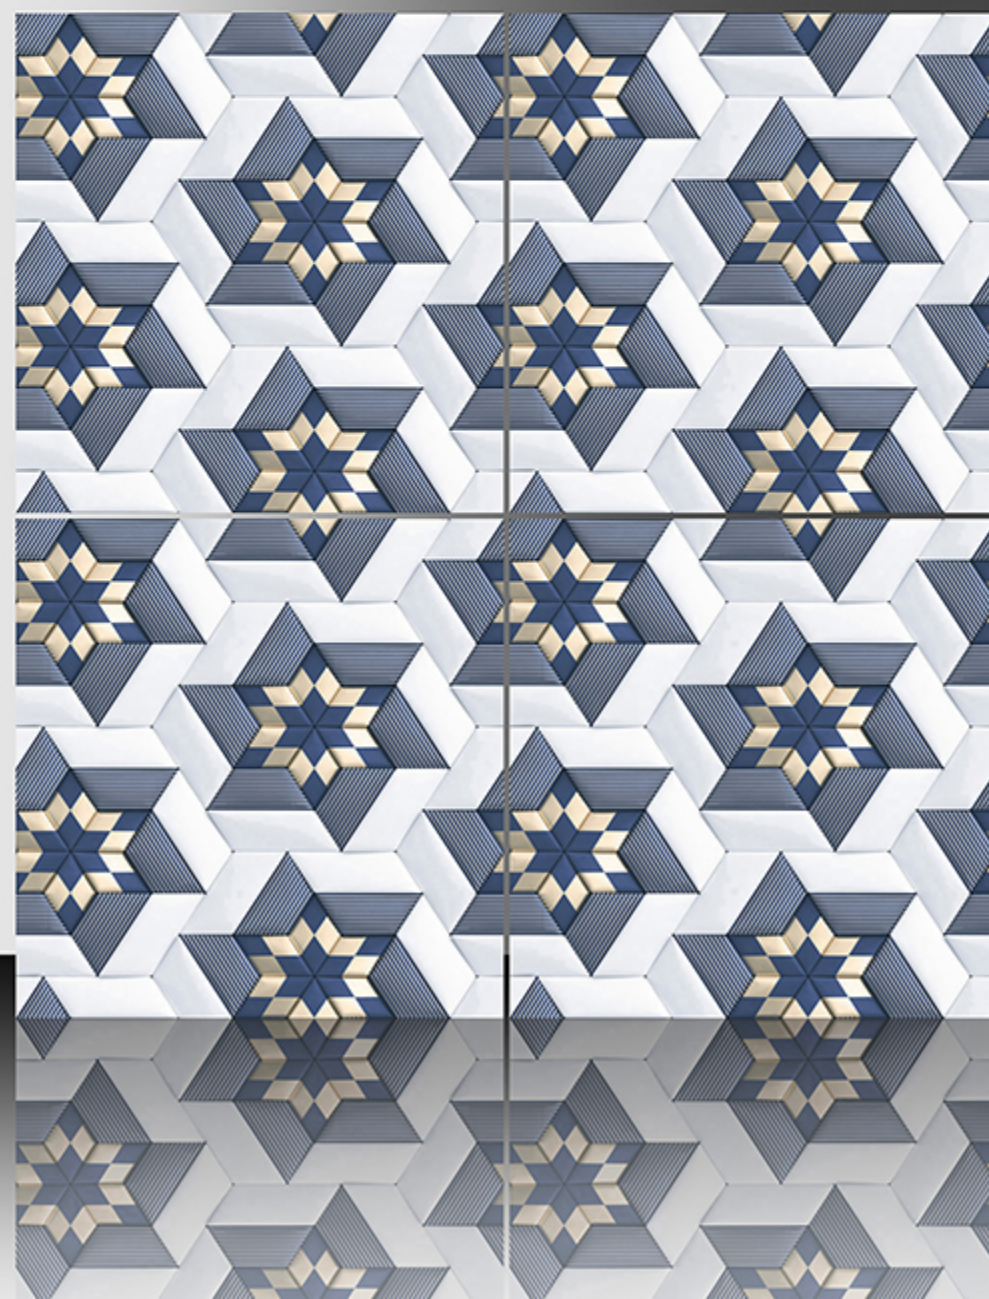

5015

3D SERIES