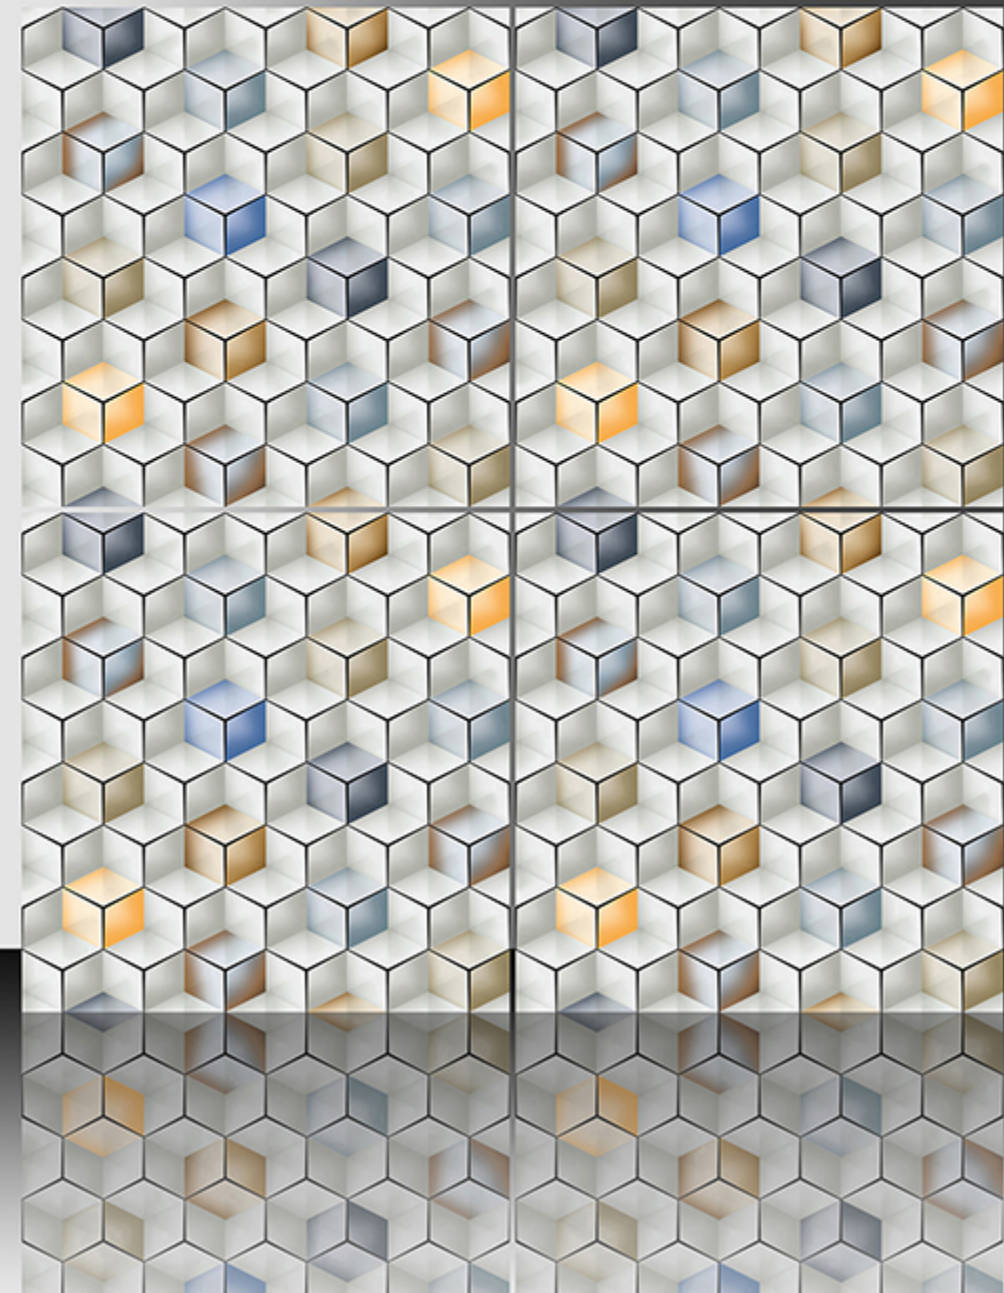

WHITE BODY

PORCELAIN TILES

600X600 mm

5009

3D SERIES

WHITE BODY

PORCELAIN TILES

600X600 mm