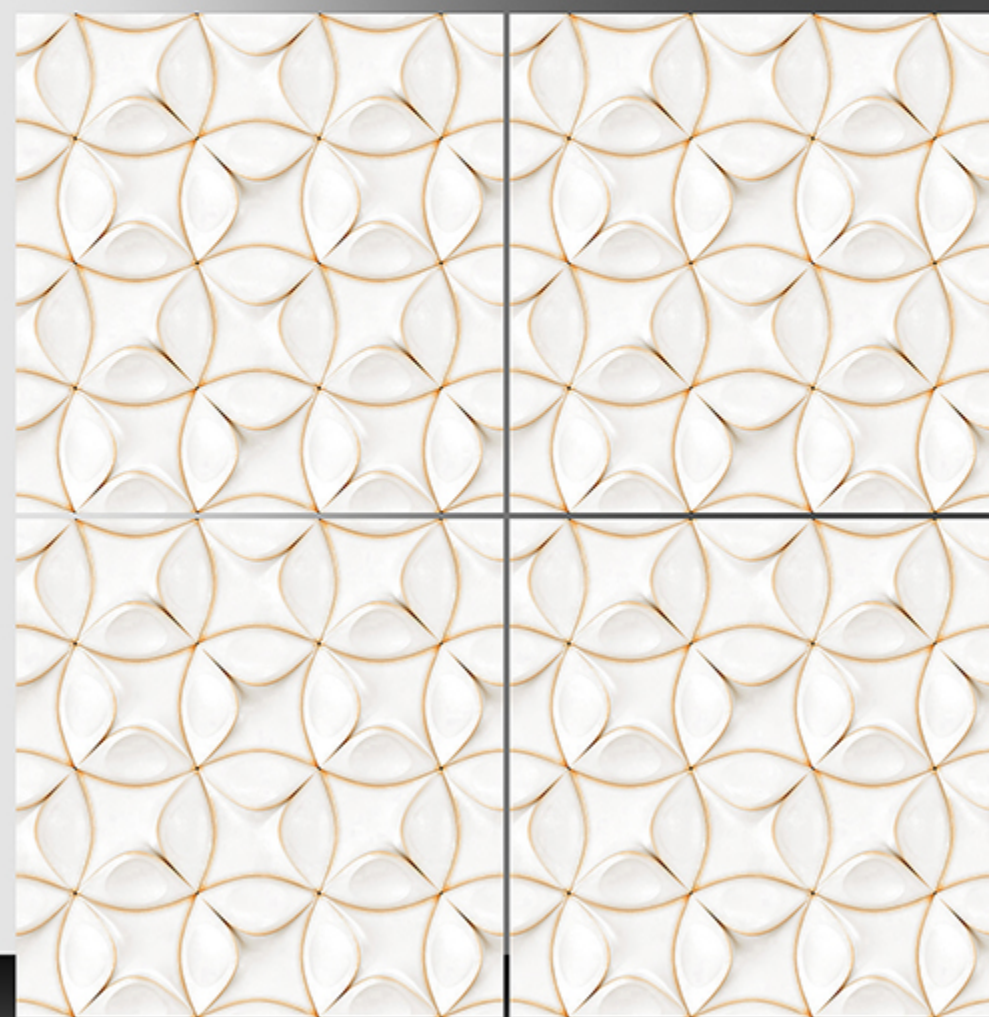

5037

3D SERIES