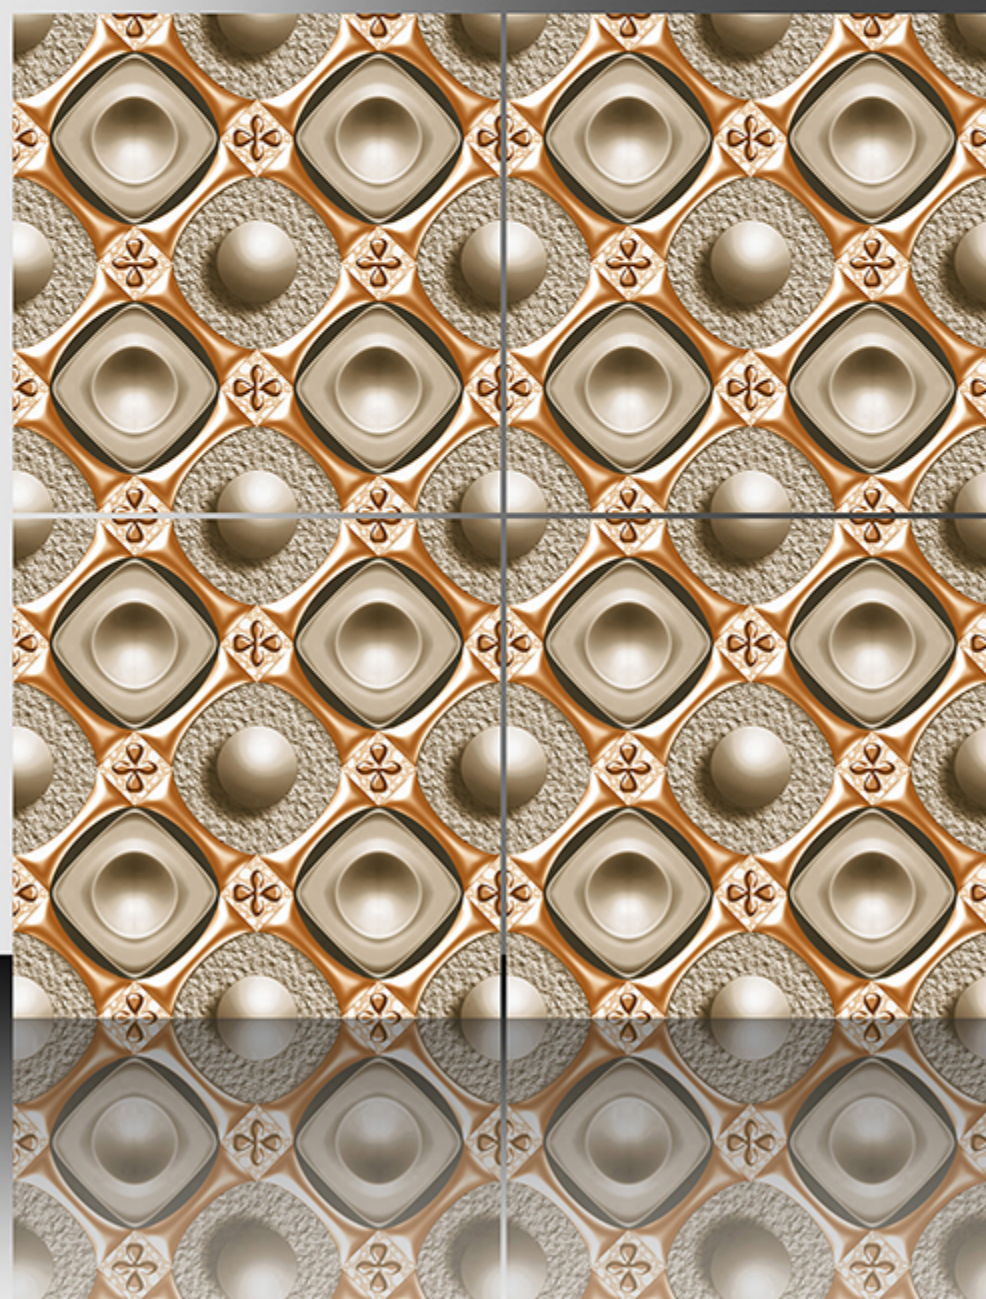

3D SERIES

WHITE BODY

PORCELAIN TILES

600X600 mm

5038

3D SERIES

WHITE BODY

PORCELAIN TILES