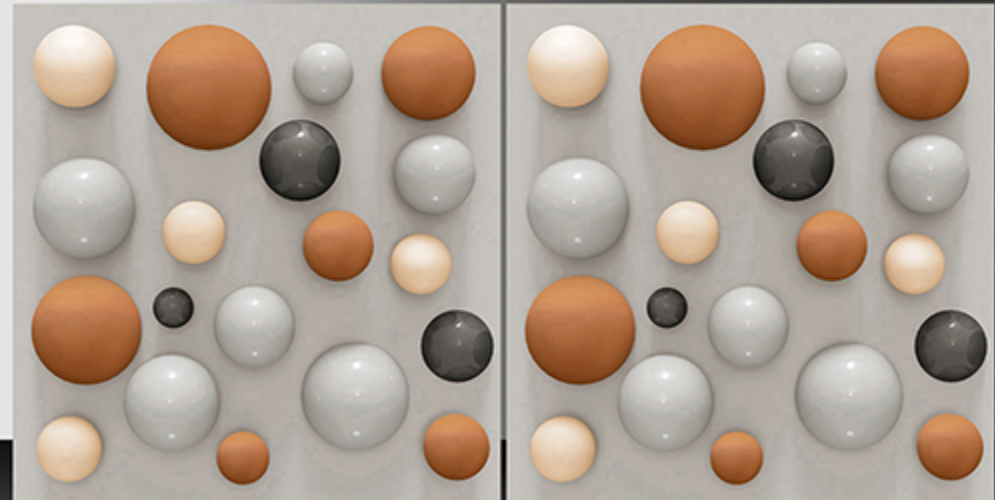

5026

3D SERIES