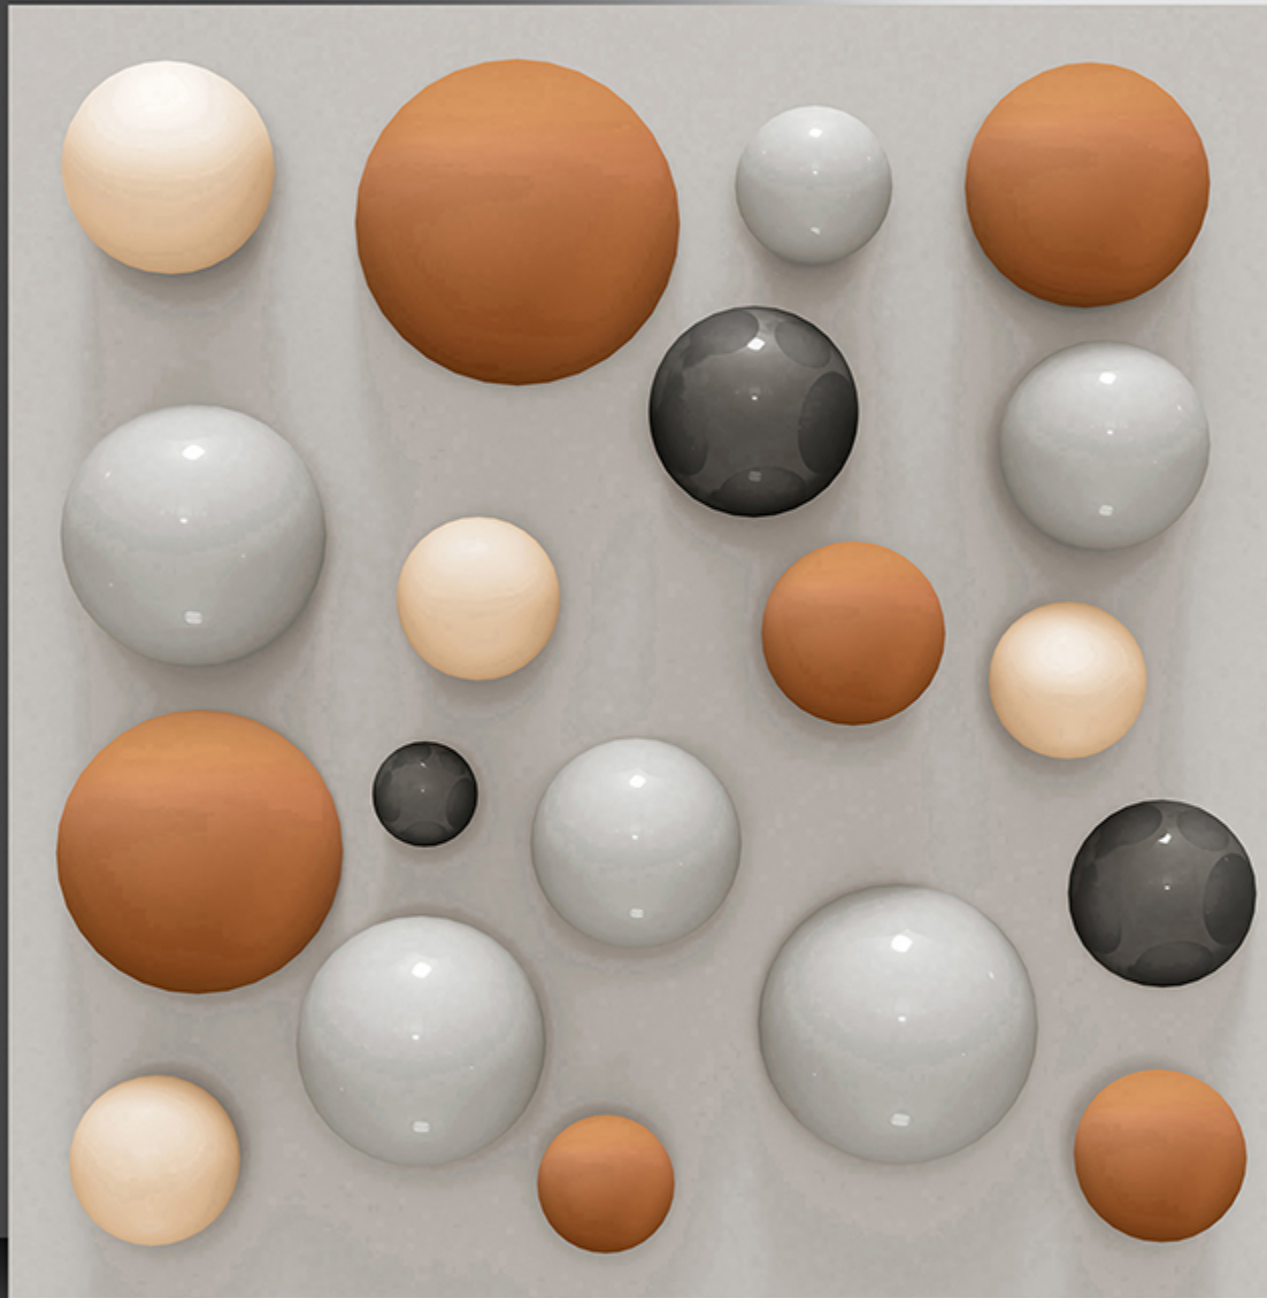

WHITE BODY

PORCELAIN TILES

600X600 mm

5025

3D SERIES

WHITE BODY

PORCELAIN TILES

600X600 mm