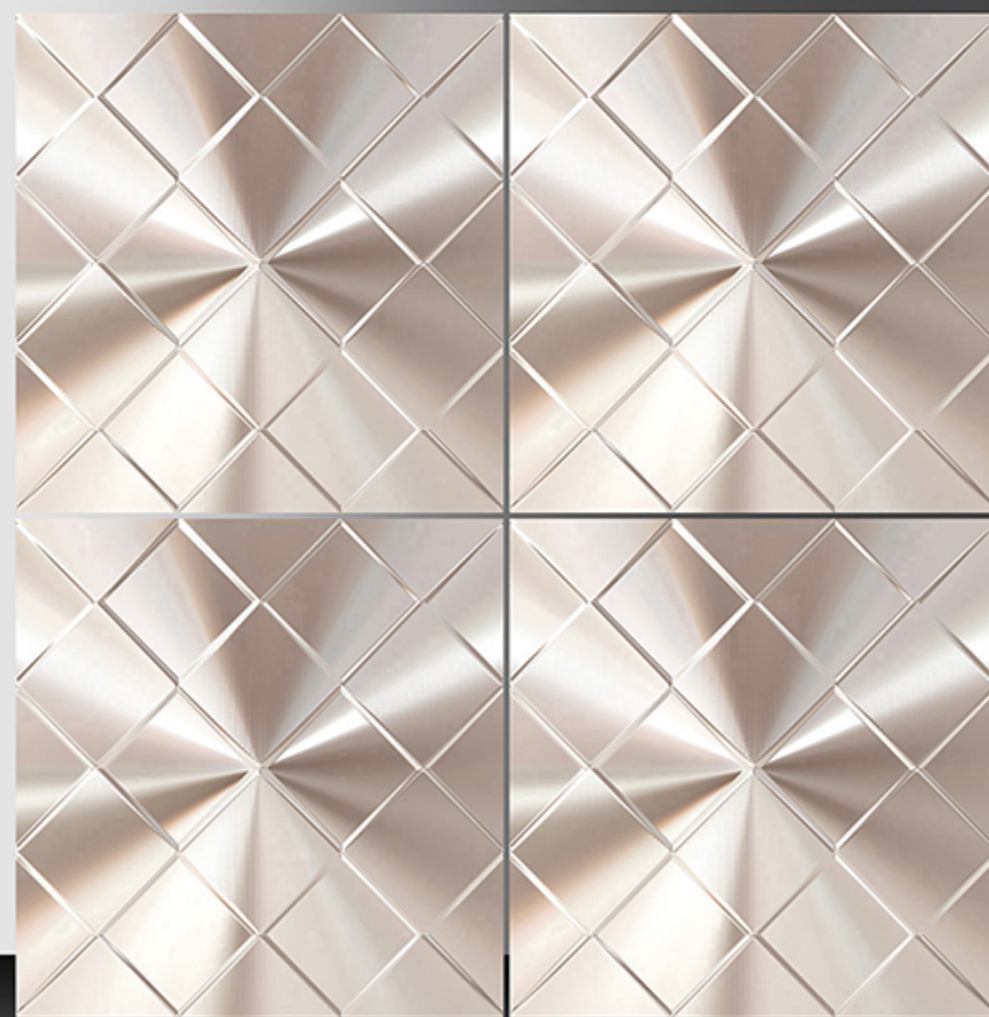

5034

3D SERIES