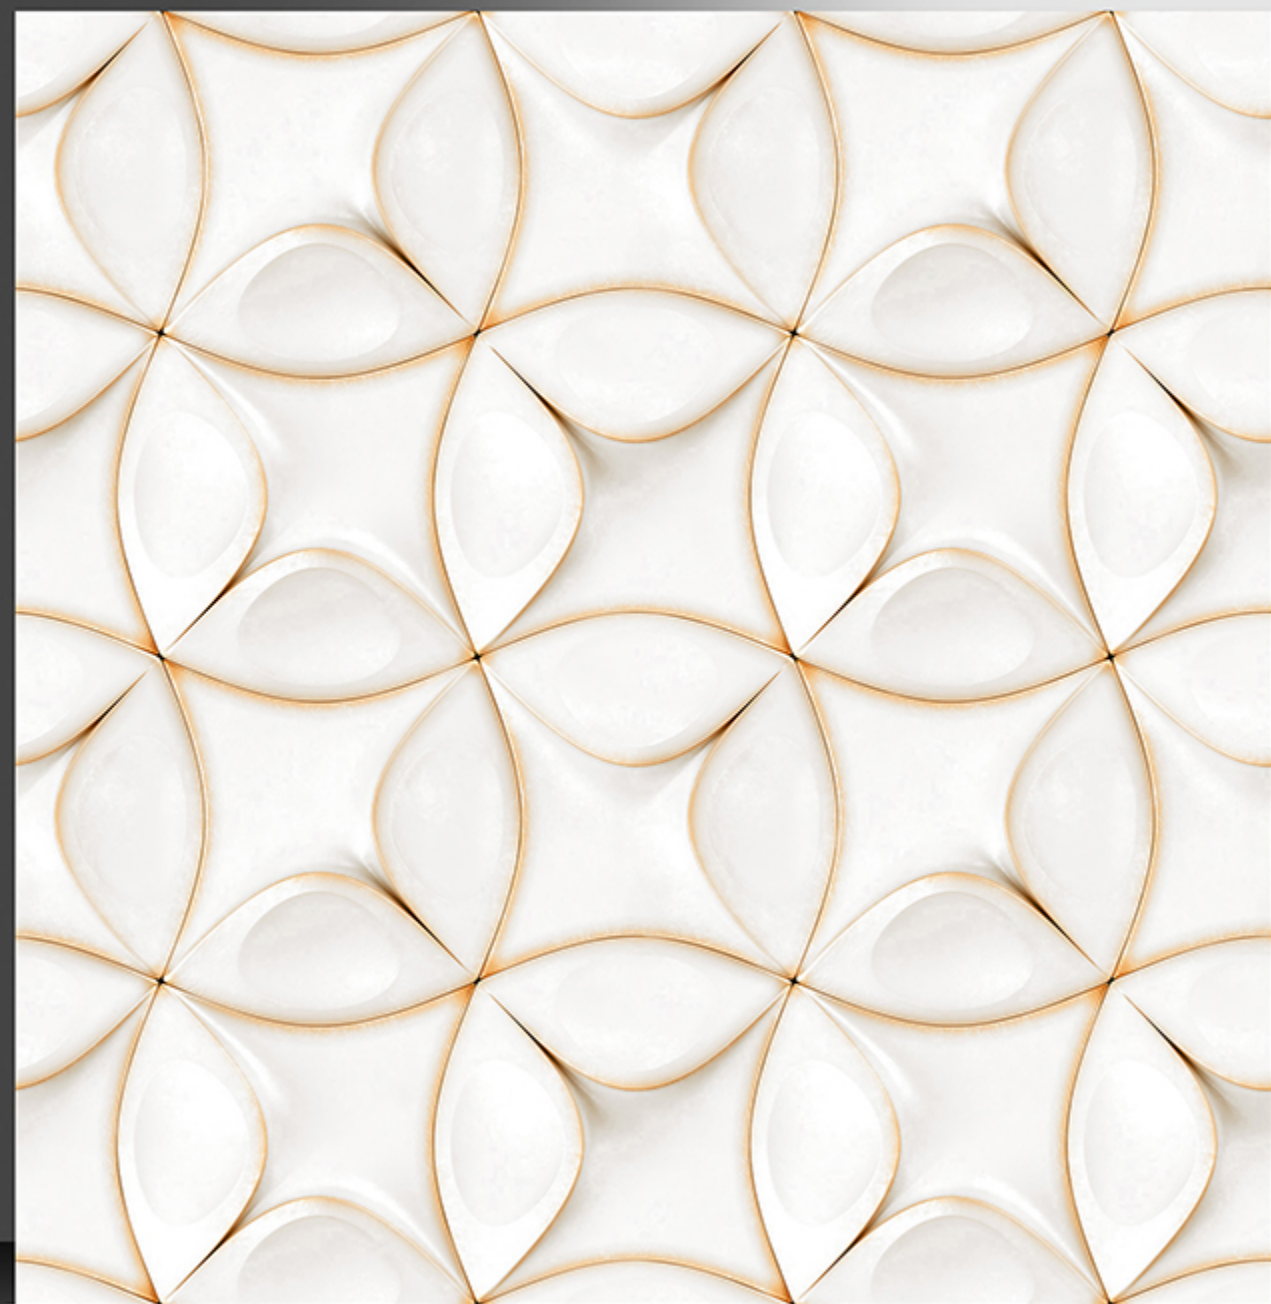

PORCELAIN TILES

600X600 mm

5036

3D SERIES

WHITE BODY

PORCELAIN TILES

600X600 mm

5037