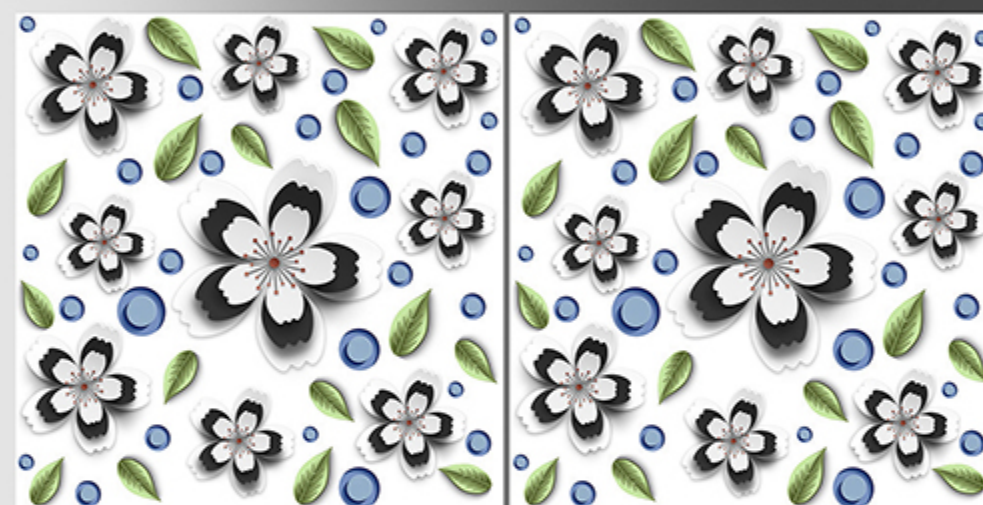

5018

3D SERIES

WHITE BODY

PORCELAIN TILES

600X600 mm

5019

3D SERIES

WHITE BODY