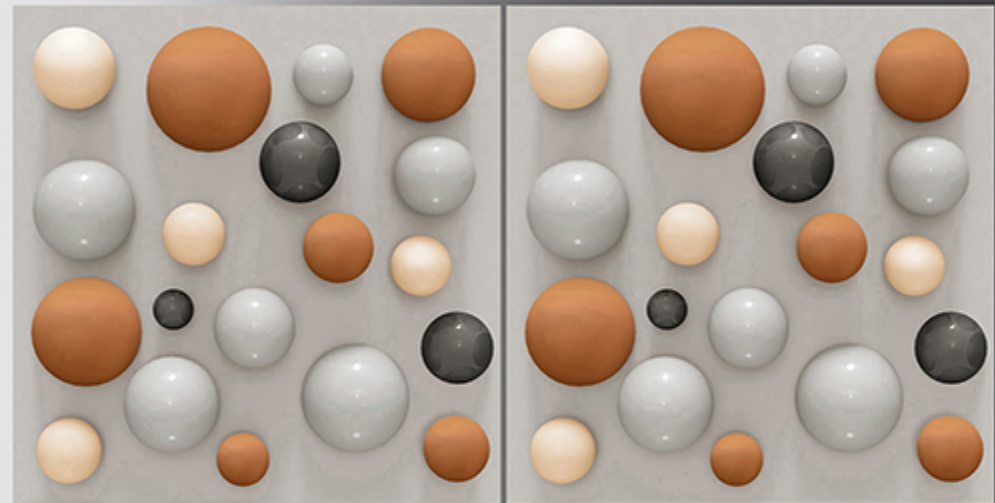

5026

3D SERIES