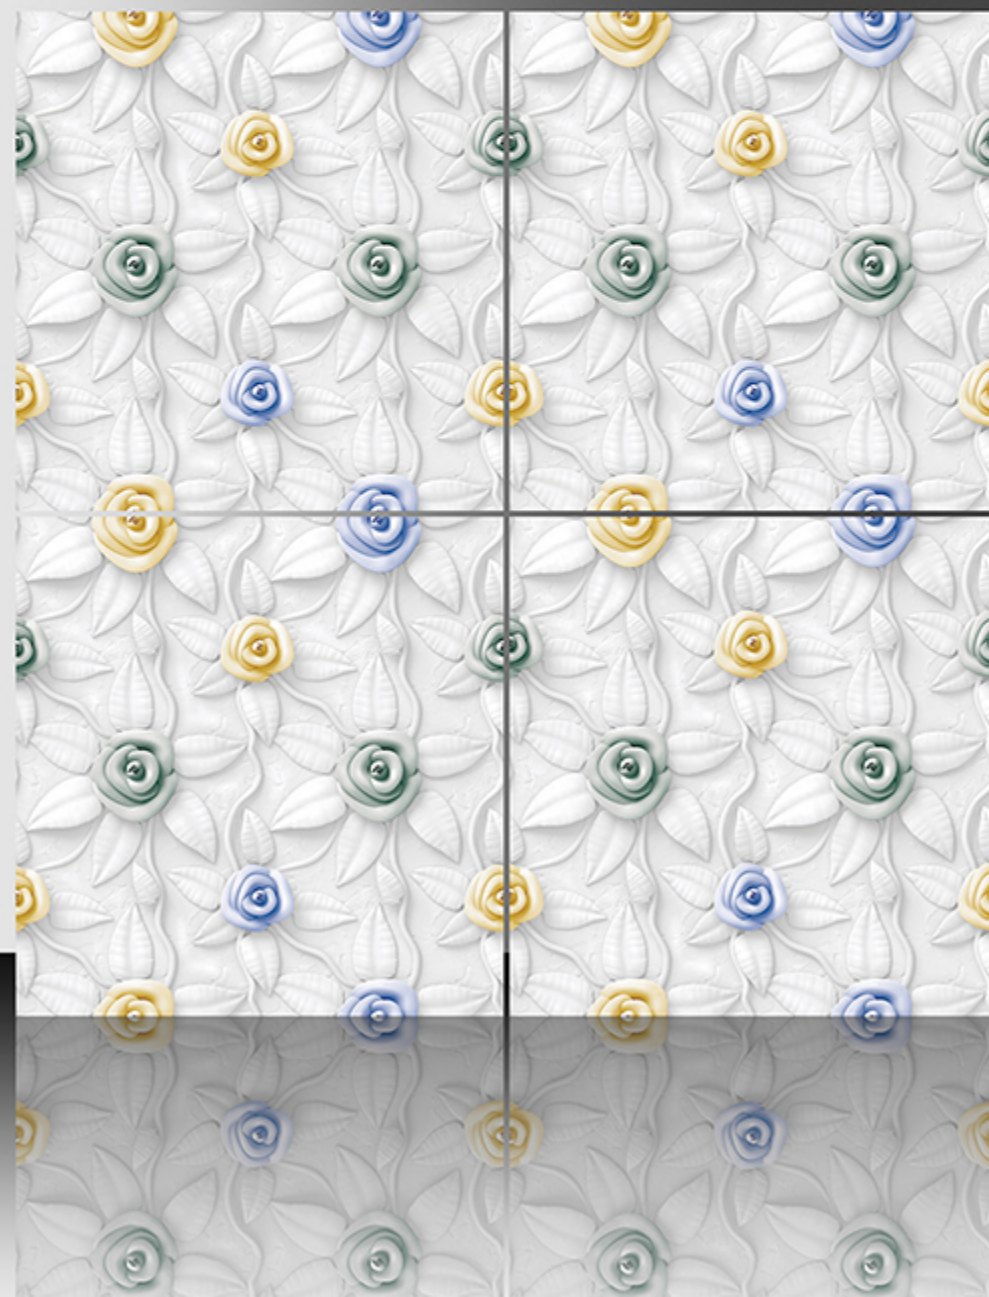

3D SERIES

WHITE BODY

PORCELAIN TILES

600X600 mm

5006

3D SERIES

WHITE BODY

PORCELAIN TILES