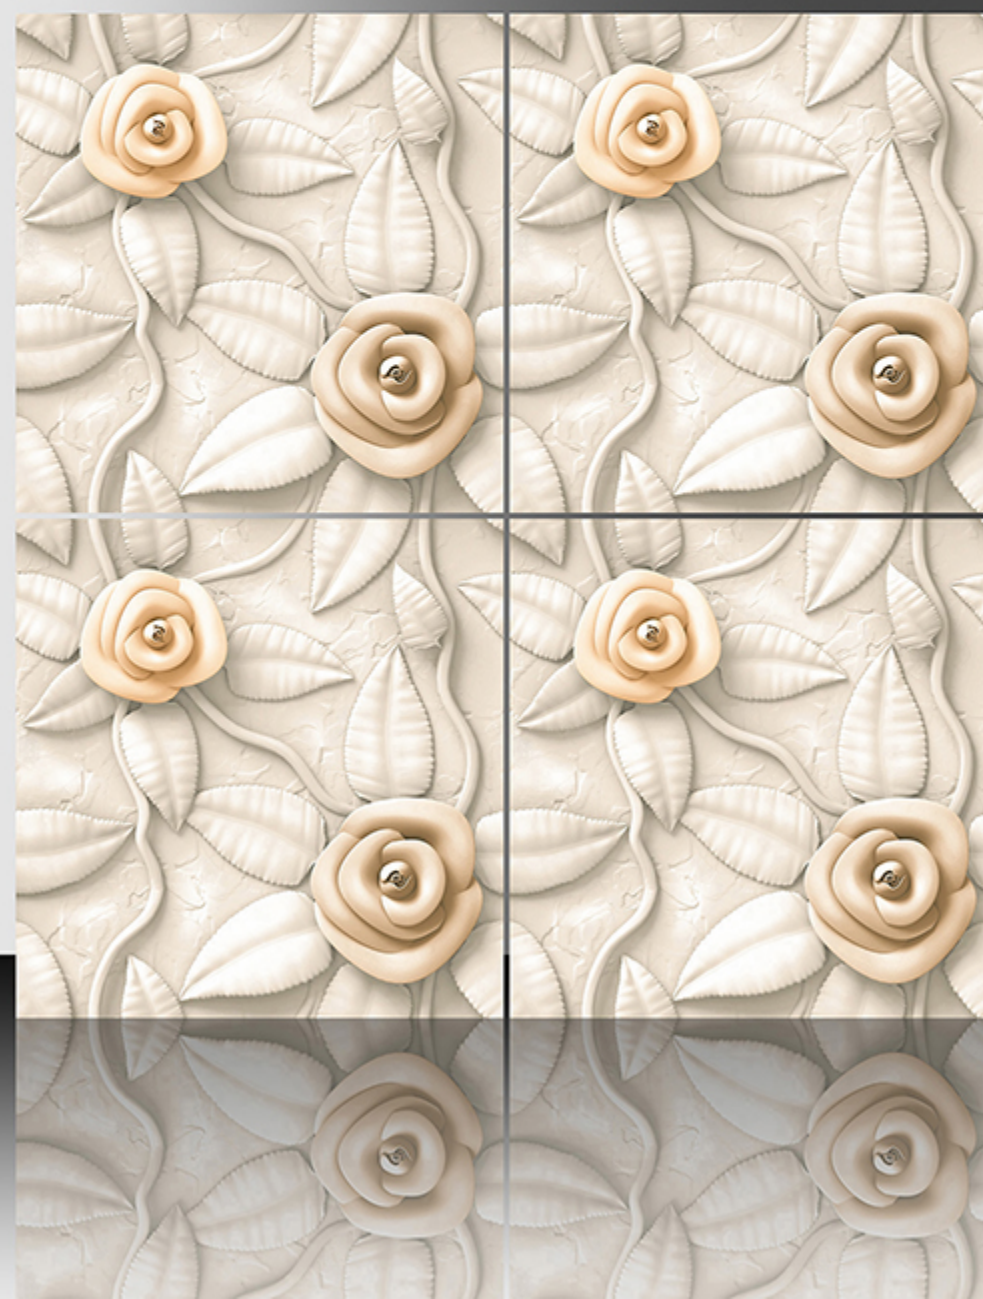

5013

3D SERIES